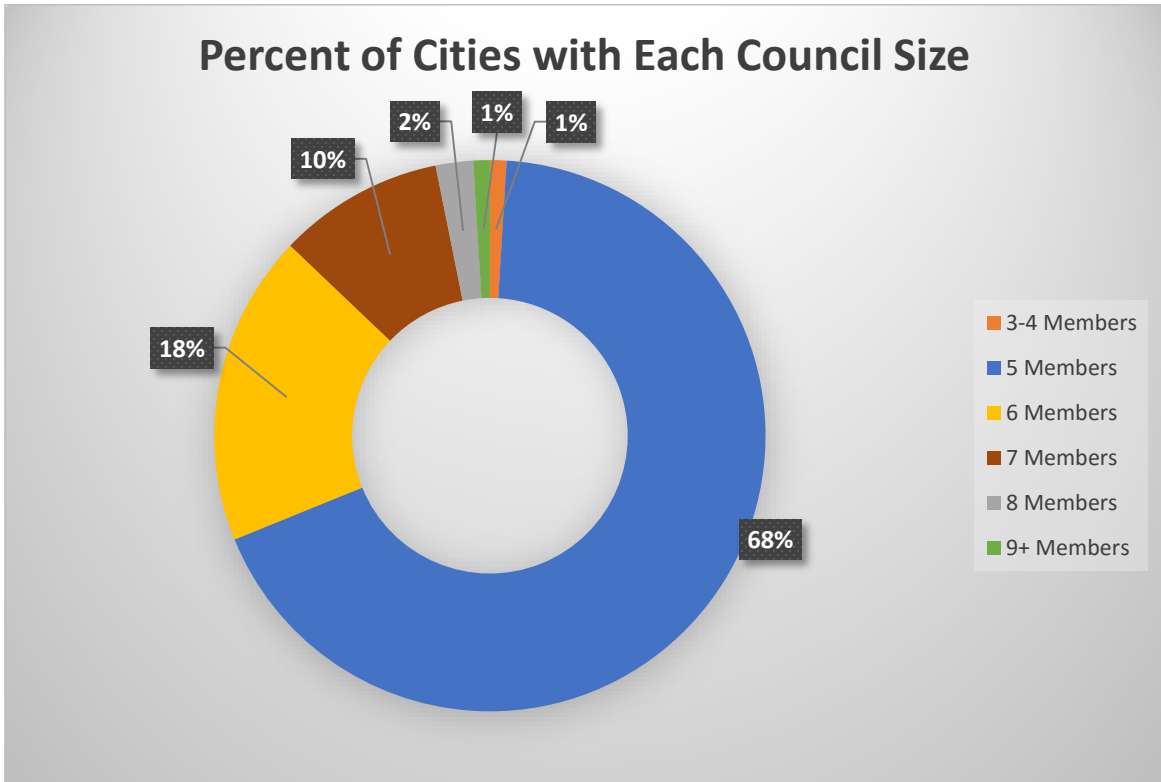

Florida Municipal Council Size Analysis

*as of September 2016