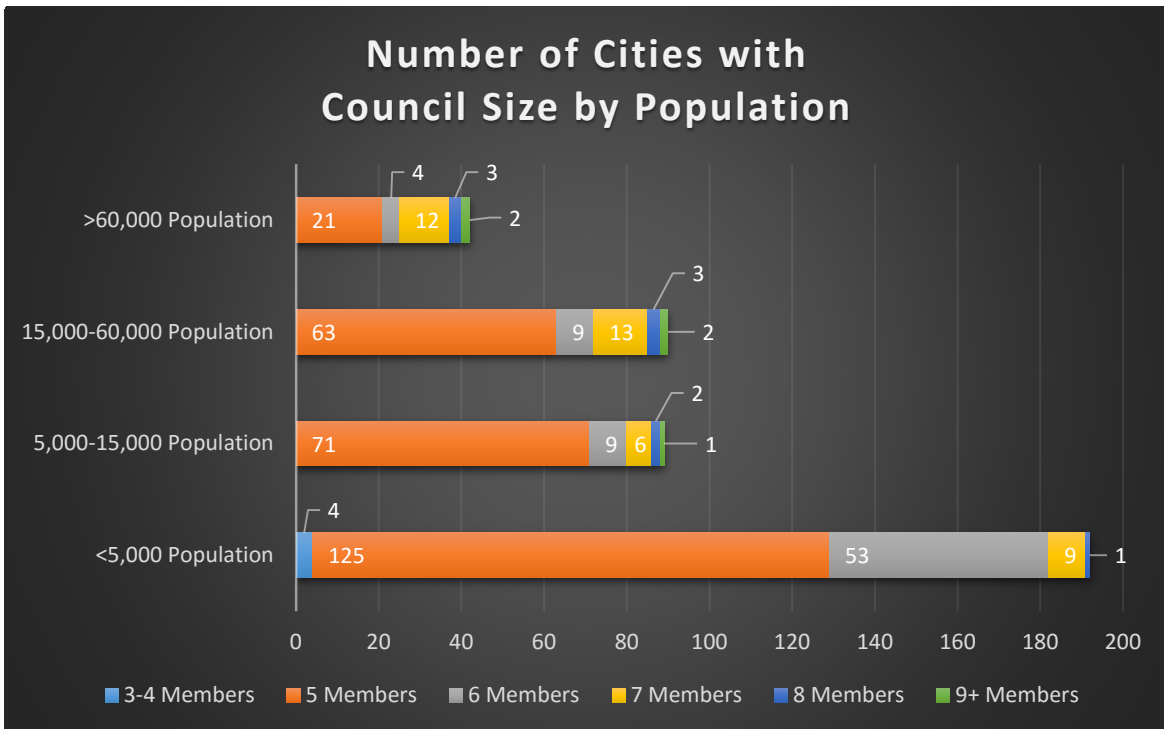

Florida Municipal Council Size Analysis

*as of September 2016