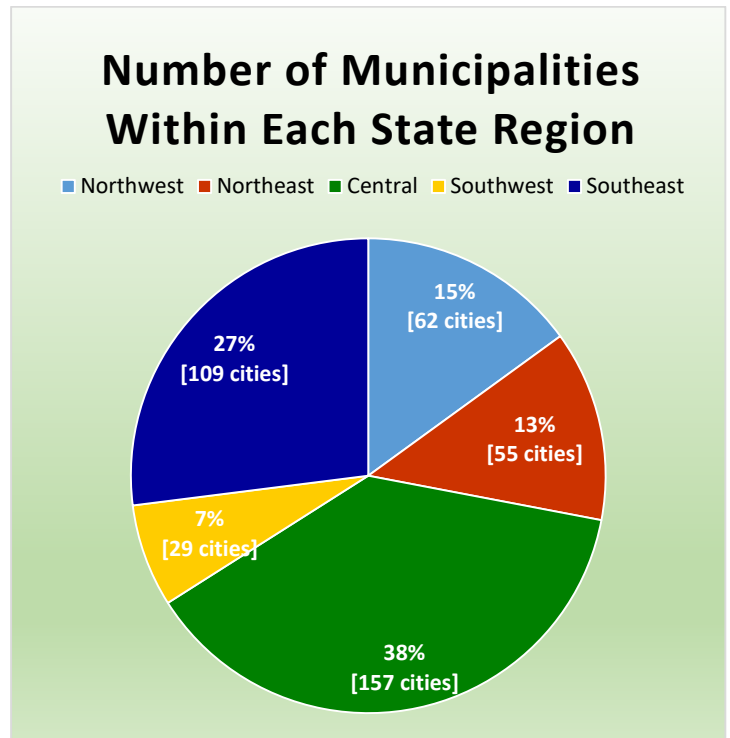

CityStats Central Florida Regional Trend Analysis

Population Source: University of Florida, Bureau of Economic and Business Research, December 2016.