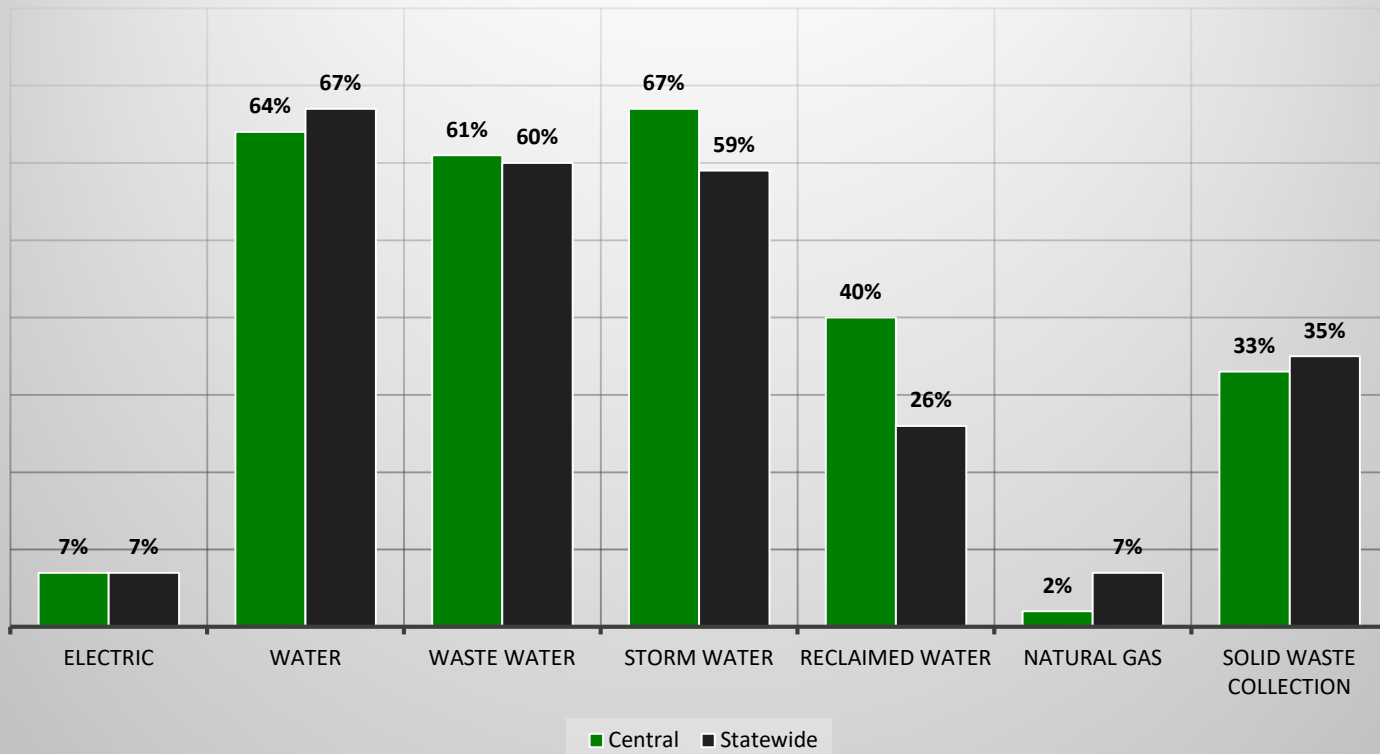

Utilities Services

average percentage 2013-2017

Central Florida Cities Providing Water/Waste Water Services To Other Jurisdictions
average percentage 2013-2017