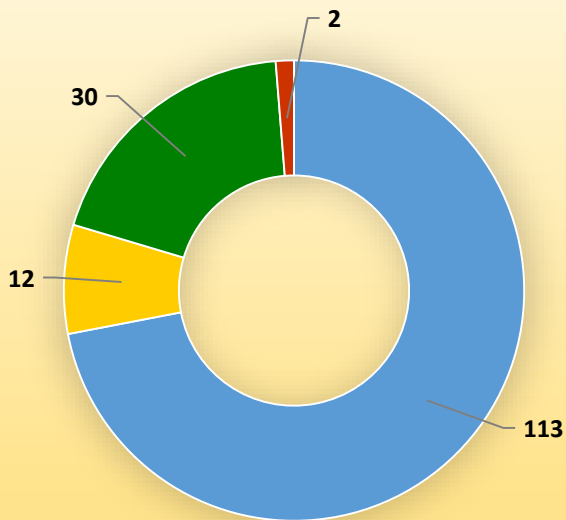

Number of Central Florida Cities with Each Form of Government

- Council-Manager
- Council-Strong Mayor
- Council-Weak Mayor
- Commission
- Hybrid