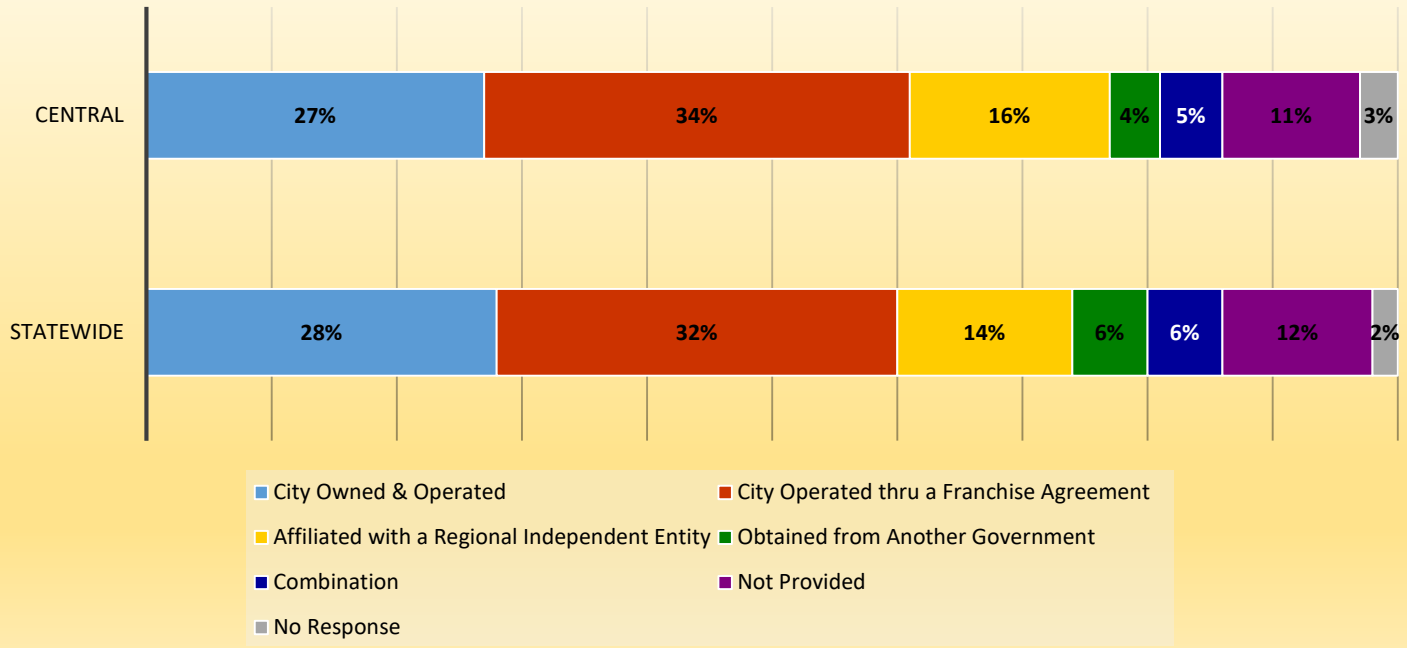

Solid Waste Collection Services

average percentage 2013-2017