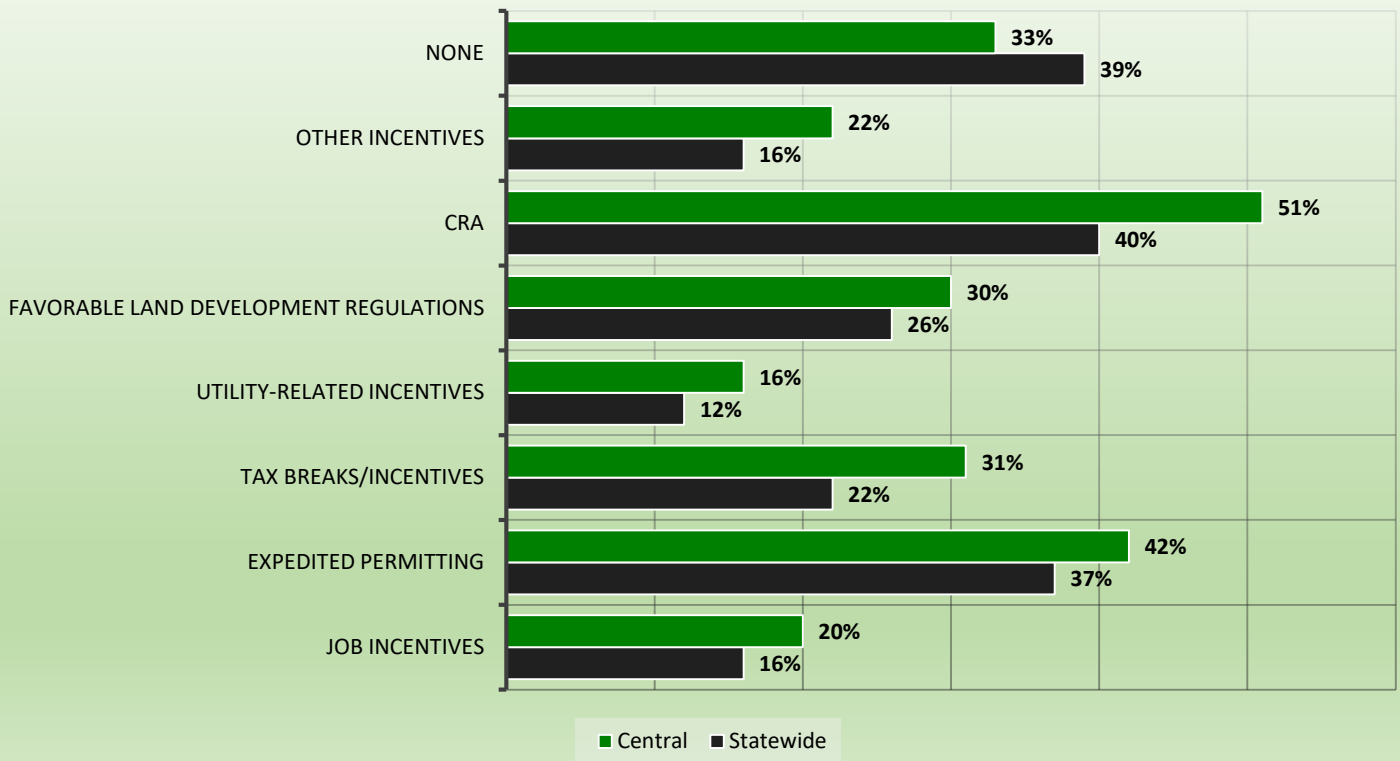

CityStats Central Florida Trends

Research Analyst Liane Schrader, CAE
Center for Municipal Research & Innovation
Florida League of Cities

CityStats Central Florida Regional Trend Analysis

Population Source: University of Florida, Bureau of Economic and Business Research, December 2016.

Economic Development Incentives

average percentage 2013-2017

Number of Central Florida Cities with Each Form of Government

- Council-Manager
- Council-Strong Mayor
- Council-Weak Mayor
- Commission
- Hybrid