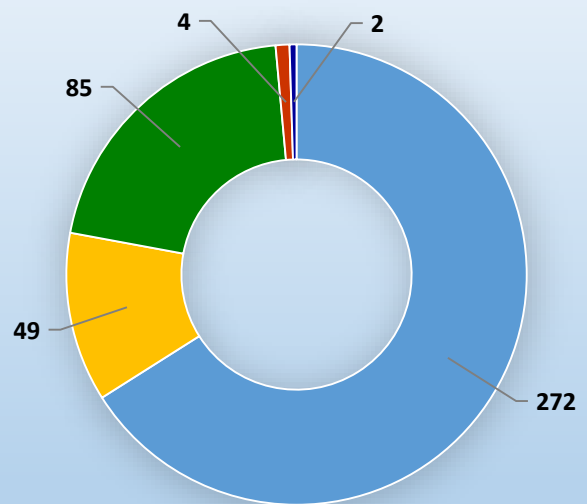

Number of Cities Statewide with Each Form of Government

- Council-Manager
- Council-Strong Mayor
- Council-Weak Mayor
- Commission
- Hybrid