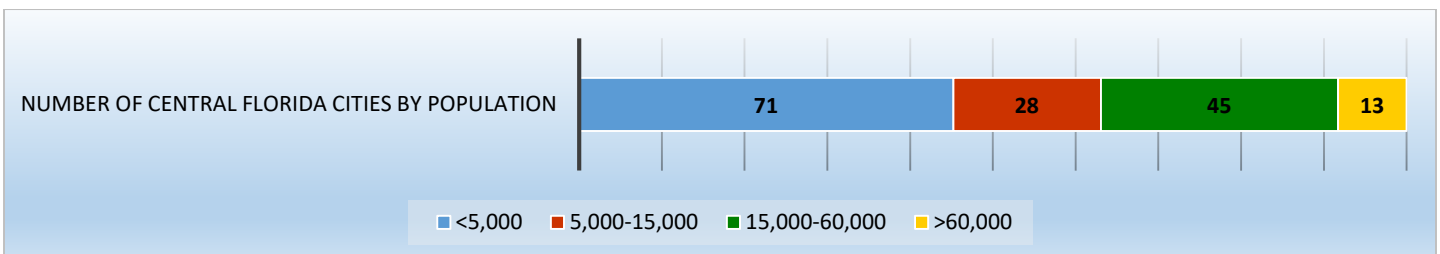

CityStats Central Florida Trends

Research Analyst Liane Schrader, CAE
Center for Municipal Research & Innovation
Florida League of Cities

CityStats Central Florida Regional Trend Analysis

Population Source: University of Florida, Bureau of Economic and Business Research, December 2016.