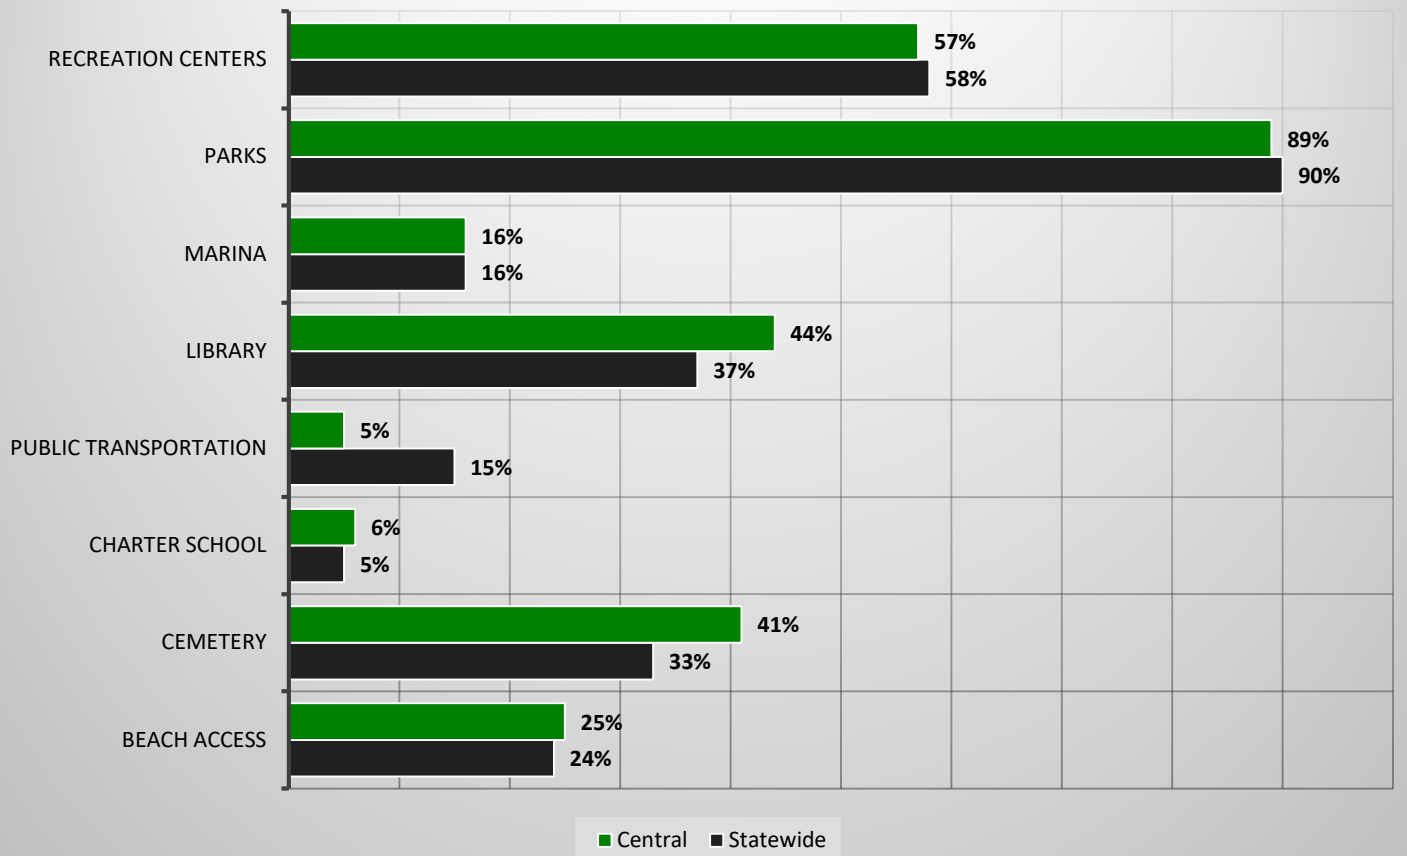

Statewide Cities Providing Water/Waste Water Services To Other Jurisdictions
average percentage 2013-2017

Solid Waste Collection Services

average percentage 2013-2017

City-Run Services

average percentage 2013-2017