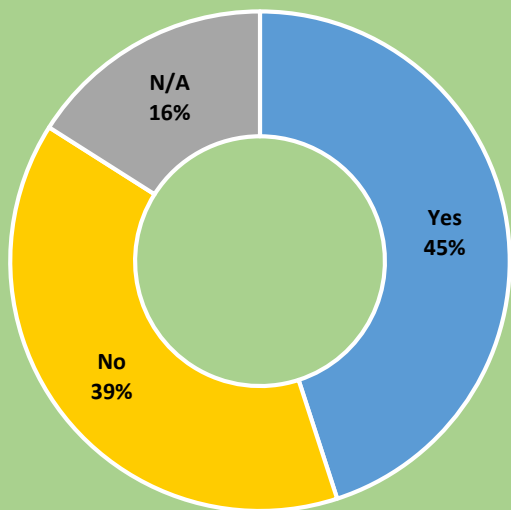

Number of Cities Statewide with Each Form of Government

- Council-Manager
- Council-Strong Mayor
- Council-Weak Mayor
- Commission
- Hybrid

Utilities Services

average percentage 2013-2017

Central Florida Cities Providing Water/Waste Water Services To Other Jurisdictions
average percentage 2013-2017