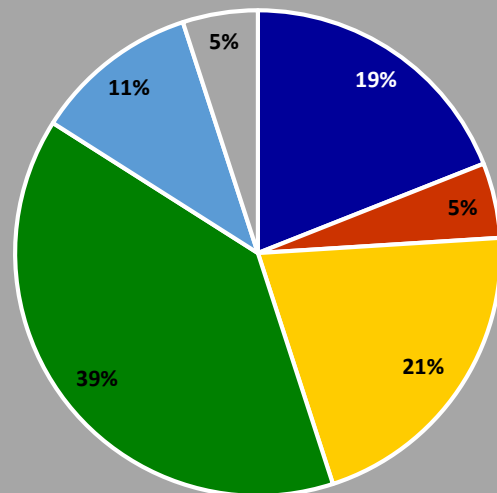

Statewide Florida Cities FTE Pay Raises

average annual percentage 2014-2017

■ No Raise   ■ 1% Raise   ■ 2% Raise
■ 3% Raise   ■ 4% or more   ■ No Answer