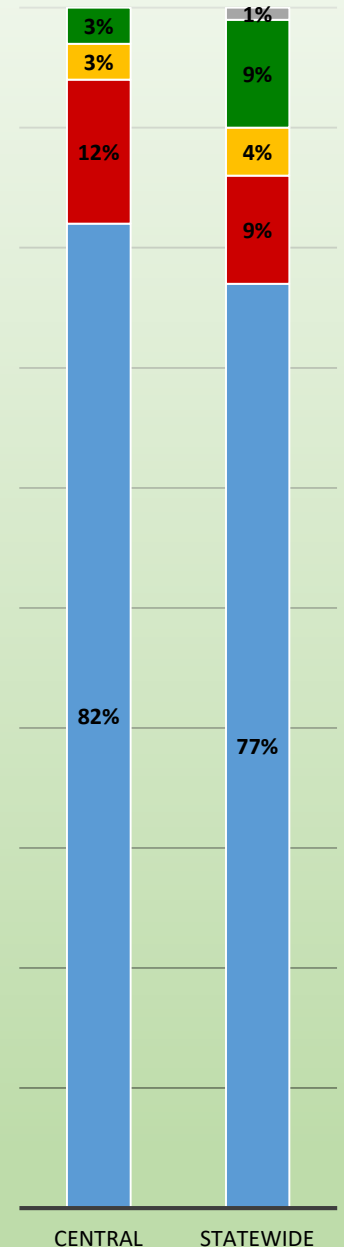

Fire Services Breakdowns

average percentage 2014-2017