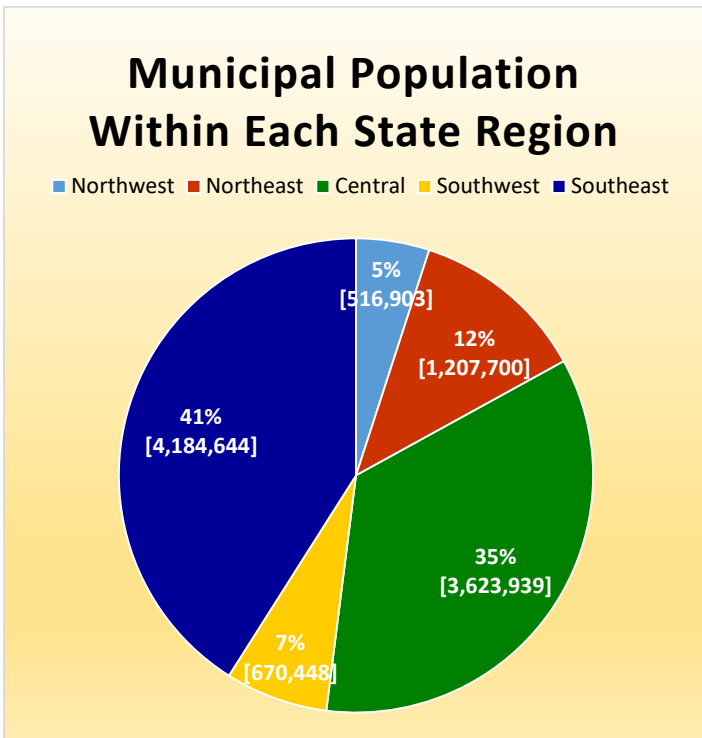

CityStats Central Florida Regional Trend Analysis

Population Source: University of Florida, Bureau of Economic and Business Research, December 2016.