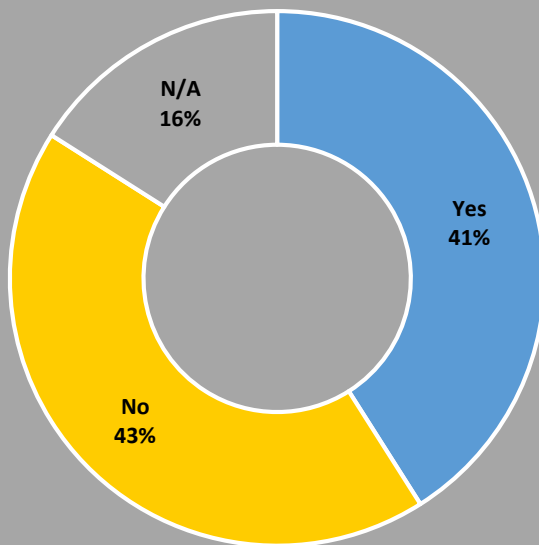

Statewide Cities Providing Water/Waste Water Services To Other Jurisdictions
average percentage 2013-2017