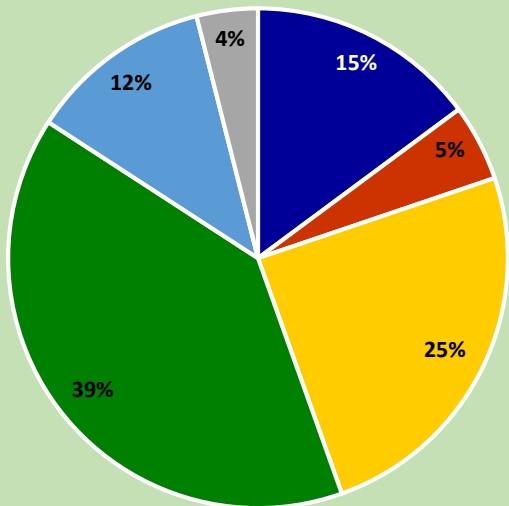

average percentage 2014-2017

Municipal Employees per City

average number 2013-2017

Number of Residents per One Municipal Employee

average number 2014-2017

Central Florida Cities FTE Pay Raises

average annual percentage 2014-2017