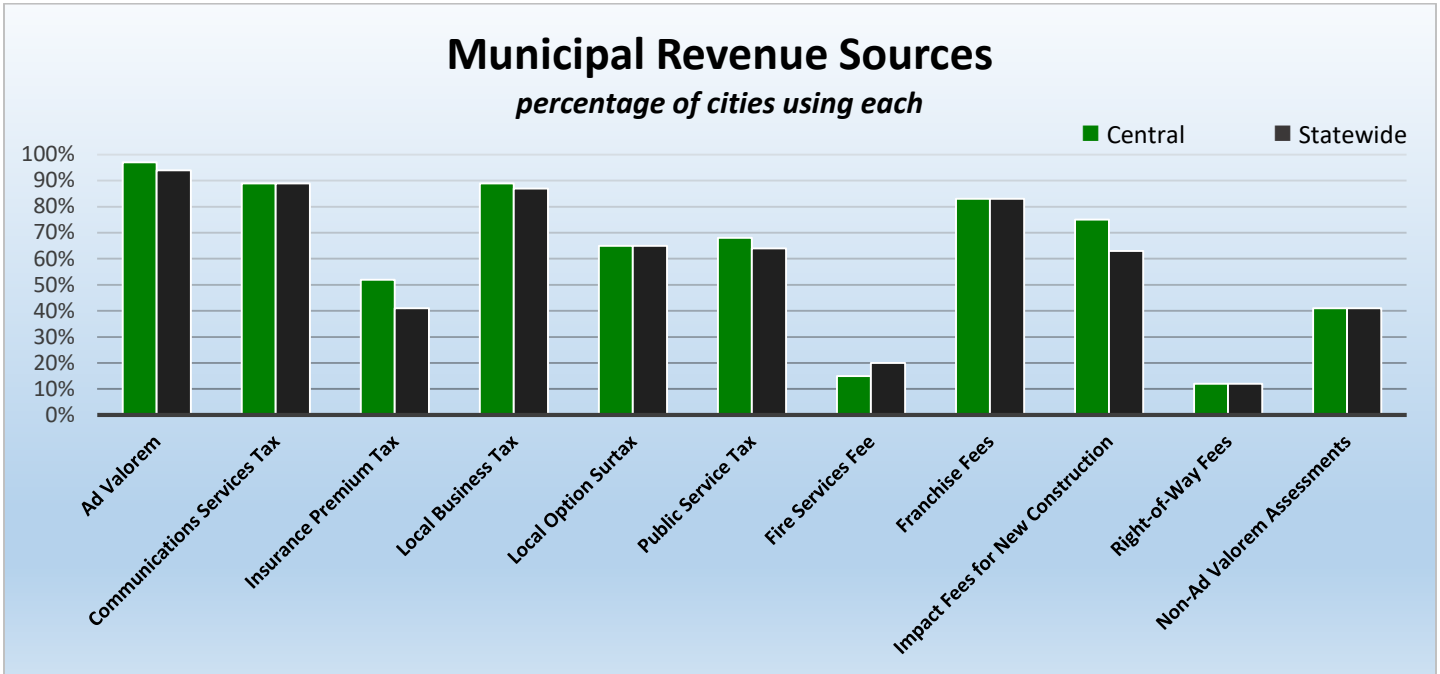

CityStats Central Florida Regional Trend Analysis

Population Source: University of Florida, Bureau of Economic and Business Research, December 2016.