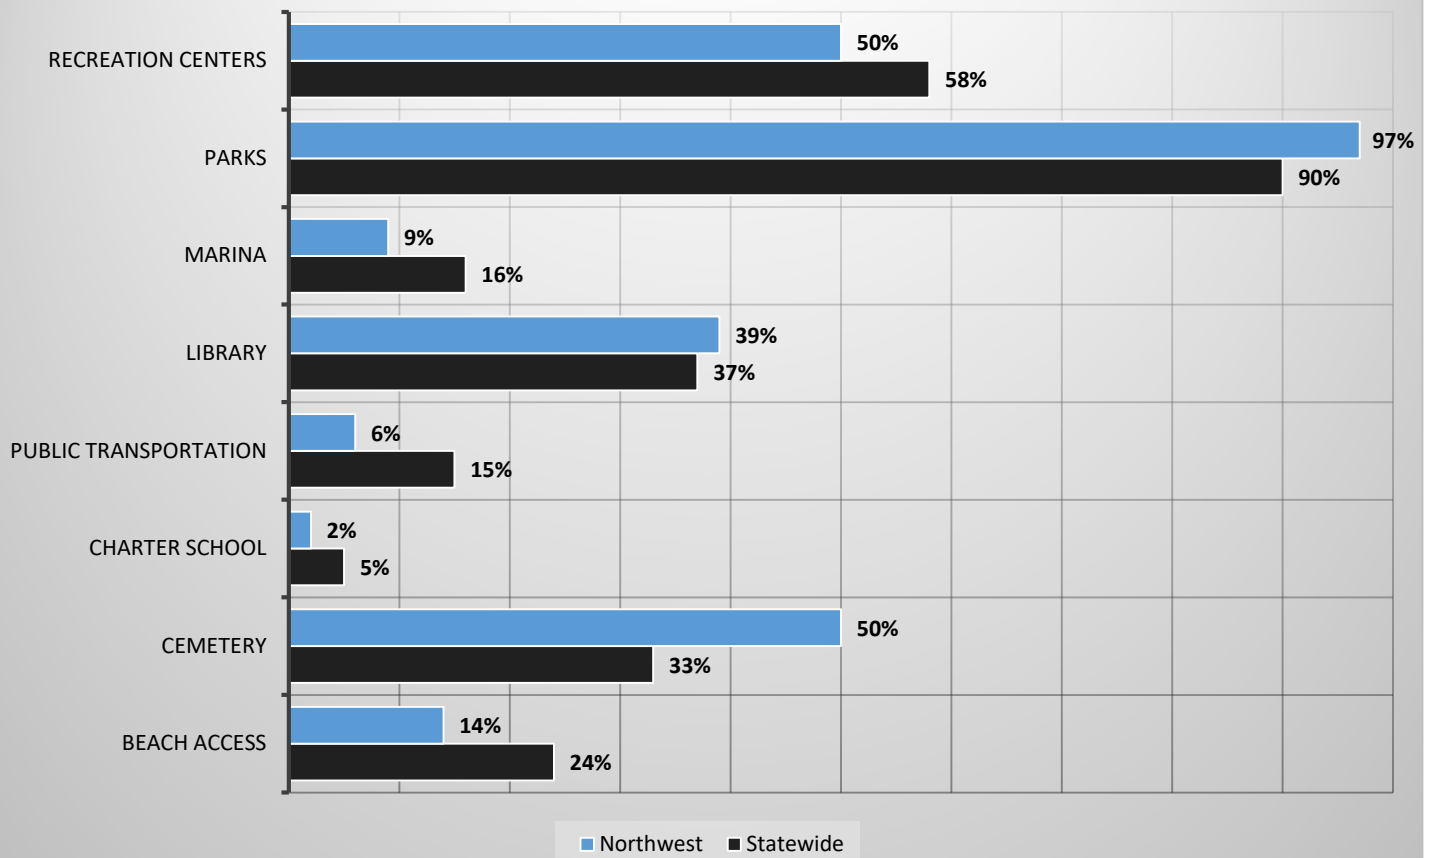

Statewide Cities Providing Water/Waste Water Services To Other Jurisdictions
average percentage 2013-2017

Solid Waste Collection Services

average percentage 2013-2017

City-Run Services

average percentage 2013-2017