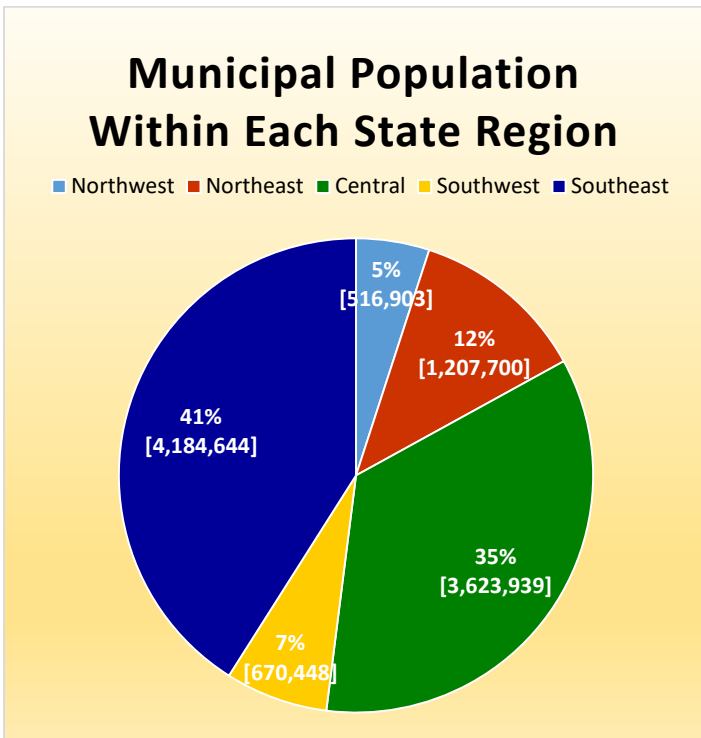

CityStats Northwest Florida Trends

Research Analyst Liane Schrader, CAE
Center for Municipal Research & Innovation
Florida League of Cities

CityStats Northwest Florida Regional Trend Analysis

Population Source: University of Florida, Bureau of Economic and Business Research, December 2016.