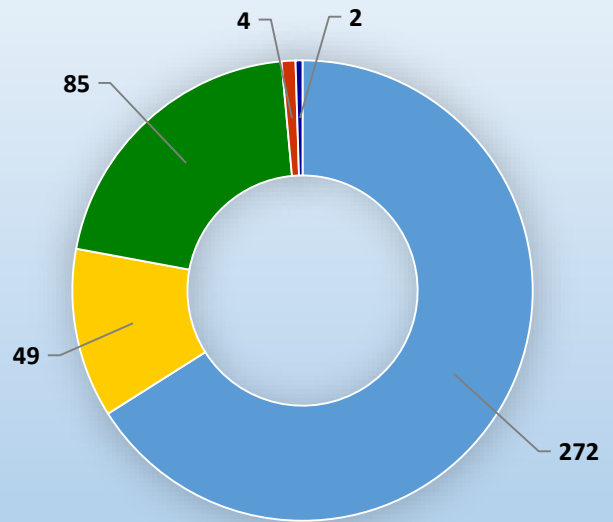

Number of Cities Statewide with Each Form of Government

■ Council-Manager   ■ Council-Strong Mayor
■ Council-Weak Mayor   ■ Commission
■ Hybrid