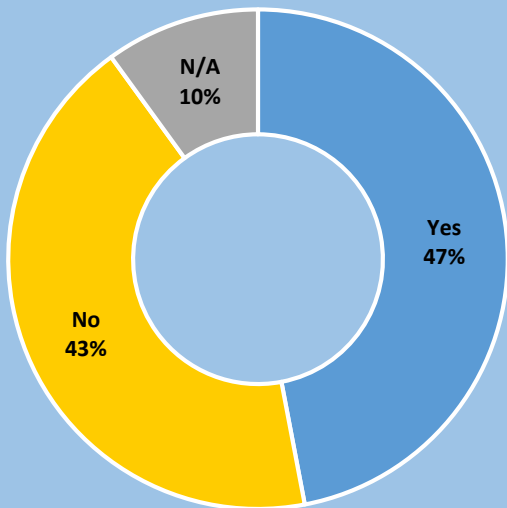

Number of Cities Statewide with Each Form of Government

■ Council-Manager ■ Council-Strong Mayor
■ Council-Weak Mayor ■ Commission
■ Hybrid

Utilities Services

average percentage 2013-2017

Northwest Florida Cities Providing Water/Waste Water Services To Other Jurisdictions
average percentage 2013-2017