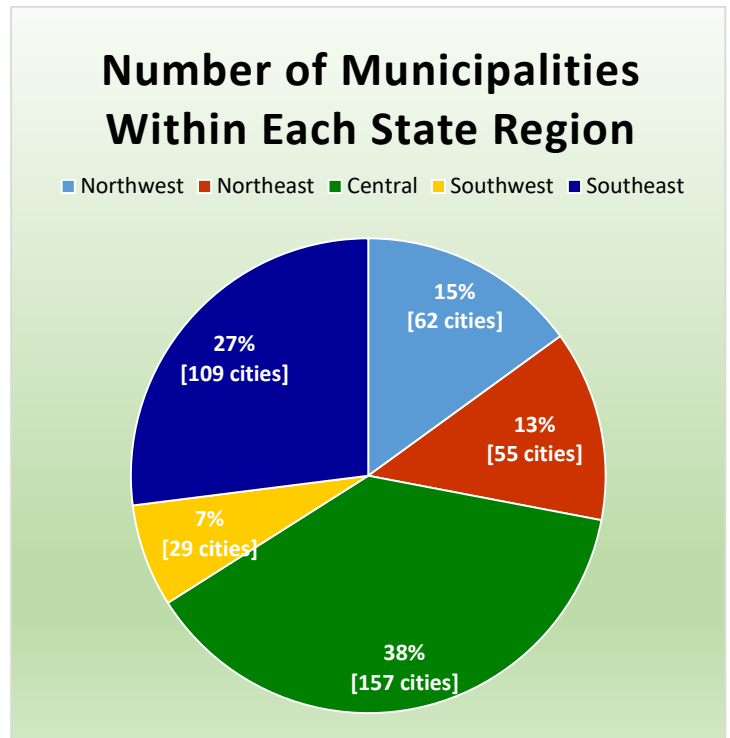

CityStats Northwest Florida Trends

Research Analyst Liane Schrader, CAE
Center for Municipal Research & Innovation
Florida League of Cities

CityStats Northwest Florida Regional Trend Analysis

Population Source: University of Florida, Bureau of Economic and Business Research, December 2016.

Economic Development Incentives

average percentage 2013-2017

Number of Northwest Florida Cities with Each Form of Government

■ Council-Manager ■ Council-Strong Mayor
■ Council-Weak Mayor ■ Commission
■ Hybrid