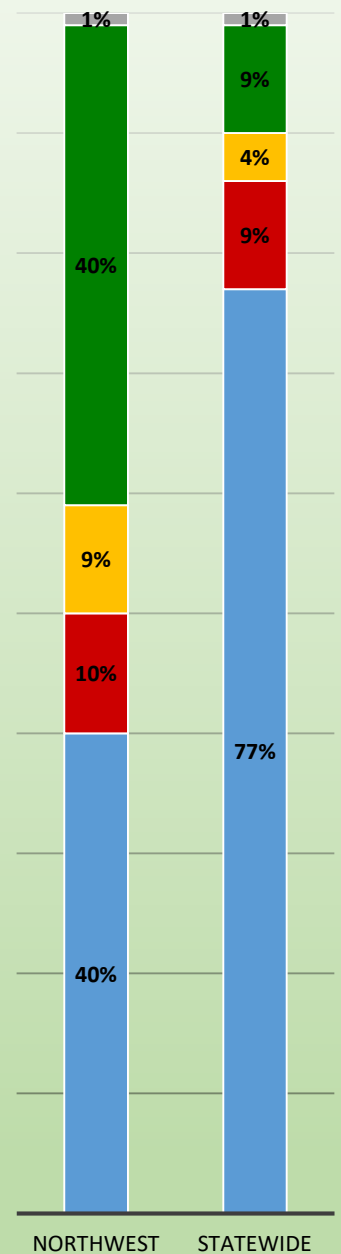

Economic Development Incentives

average percentage 2013-2017

Number of Northwest Florida Cities with Each Form of Government

■ Council-Manager ■ Council-Strong Mayor
■ Council-Weak Mayor ■ Commission
■ Hybrid

Statewide Cities Providing Water/Waste Water Services To Other Jurisdictions
average percentage 2013-2017

Solid Waste Collection Services

average percentage 2013-2017

City-Run Services

average percentage 2013-2017

How Police Services Are Provided

average percentage 2014-2017

How Emergency Medical Services Are Provided

average percentage 2014-2017

How Fire Services Are Provided

average percentage 2014-2017

Fire Services Breakdowns

average percentage 2014-2017

NORTHWEST STATEWIDE

Municipal Employees per City

average number 2013-2017

Number of Residents per One Municipal Employee

average number 2014-2017

Northwest Florida Cities FTE Pay Raises