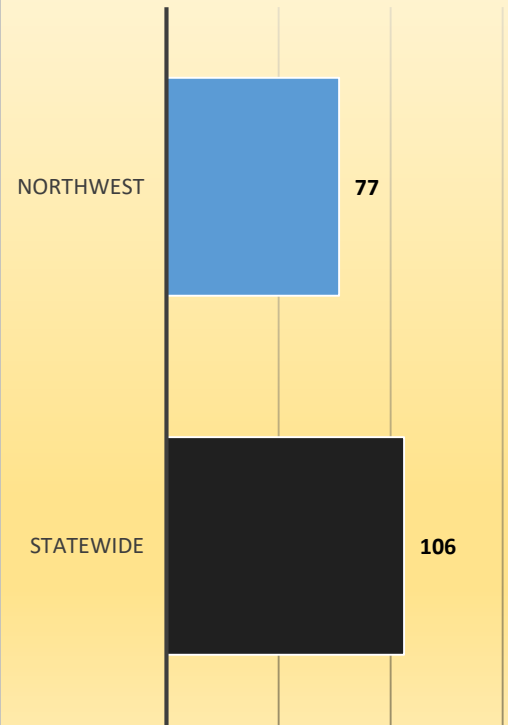

average percentage 2014-2017

NORTHWEST STATEWIDE

Municipal Employees per City

average number 2013-2017

Number of Residents per One Municipal Employee

average number 2014-2017

Northwest Florida Cities FTE Pay Raises