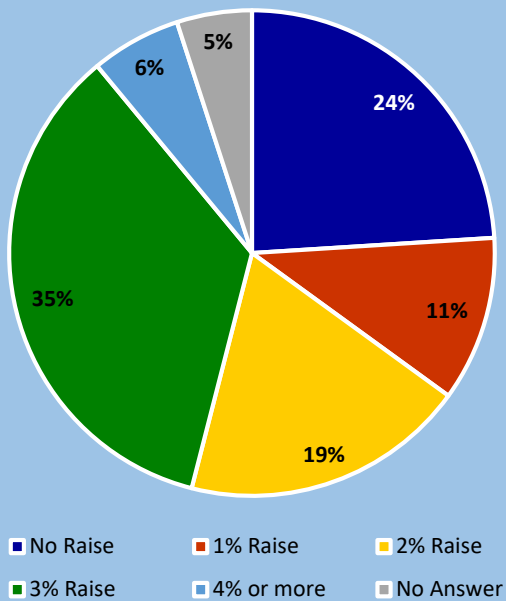

Northwest Florida Cities FTE Pay Raises

average annual percentage 2014-2017