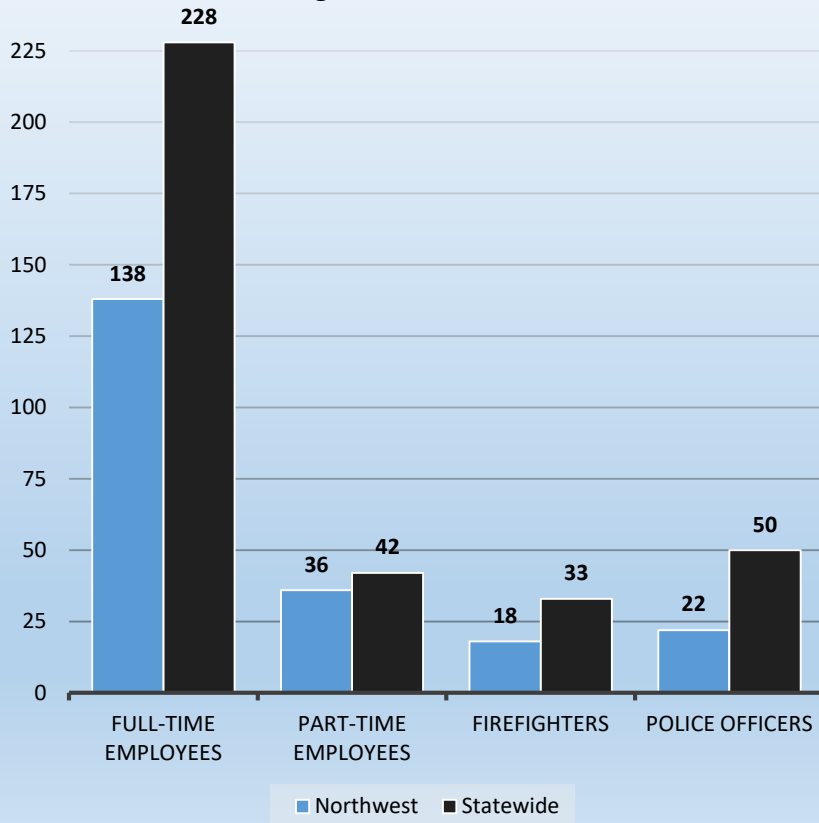

average percentage 2014-2017

NORTHWEST STATEWIDE

Municipal Employees per City

average number 2013-2017

Number of Residents per One Municipal Employee

average number 2014-2017

Northwest Florida Cities FTE Pay Raises