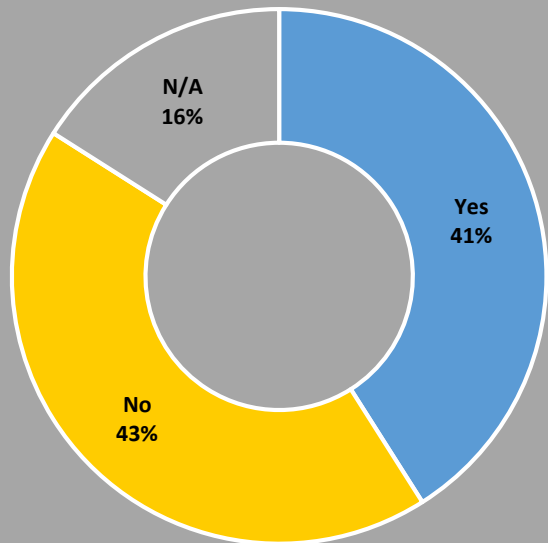

Statewide Cities Providing Water/Waste Water Services To Other Jurisdictions
average percentage 2013-2017