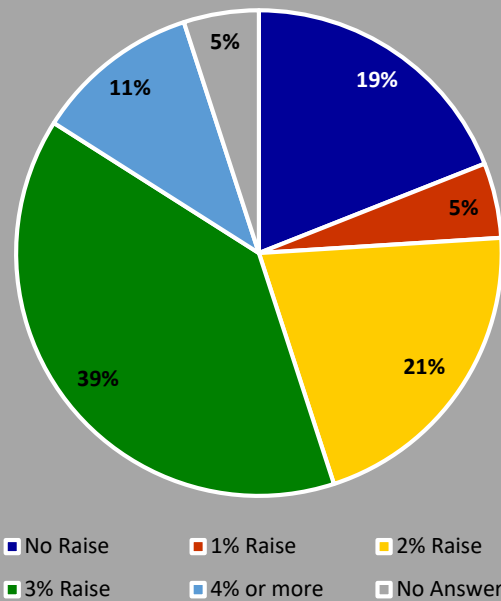

Statewide Florida Cities FTE Pay Raises

average annual percentage 2014-2017