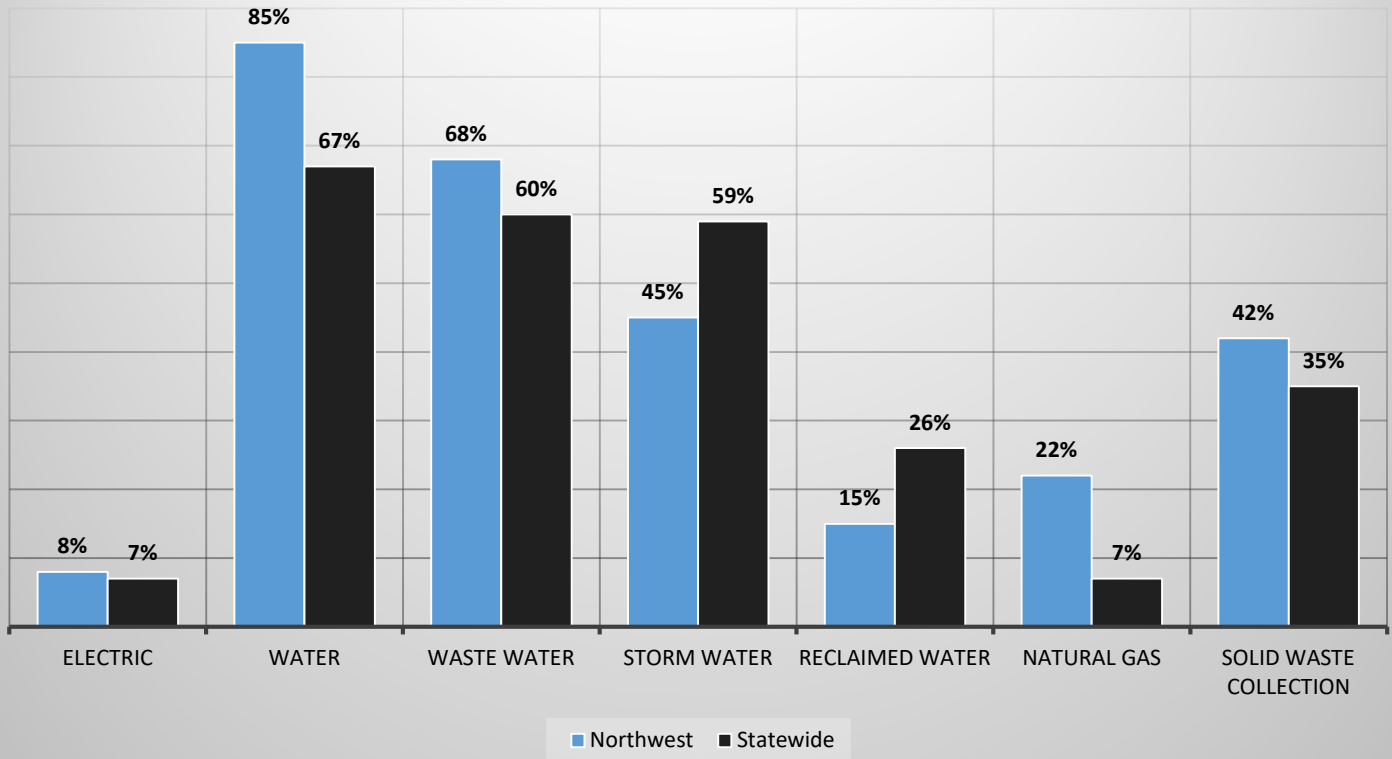

Utilities Services

average percentage 2013-2017

Northwest Florida Cities Providing Water/Waste Water Services To Other Jurisdictions
average percentage 2013-2017