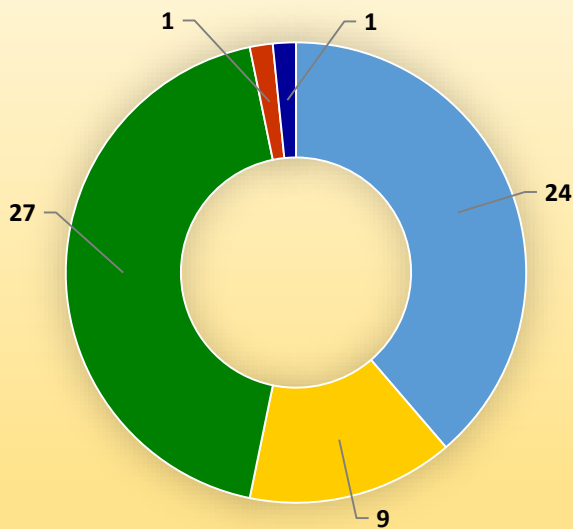

CityStats Northwest Florida Trends

Research Analyst Liane Schrader, CAE
Center for Municipal Research & Innovation
Florida League of Cities

CityStats Northwest Florida Regional Trend Analysis

Population Source: University of Florida, Bureau of Economic and Business Research, December 2016.

Economic Development Incentives

average percentage 2013-2017

Number of Northwest Florida Cities with Each Form of Government

■ Council-Manager ■ Council-Strong Mayor
■ Council-Weak Mayor ■ Commission
■ Hybrid