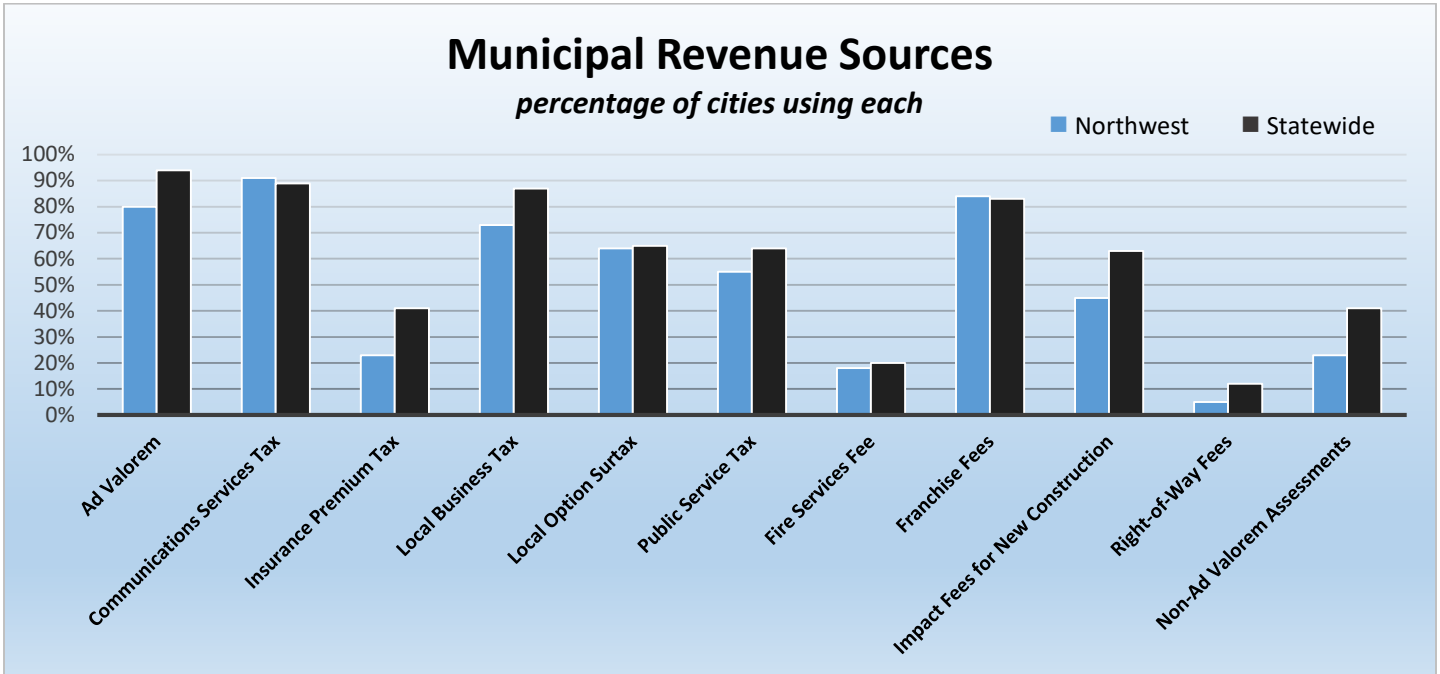

CityStats Northwest Florida Trends

Research Analyst Liane Schrader, CAE
Center for Municipal Research & Innovation
Florida League of Cities

CityStats Northwest Florida Regional Trend Analysis

Population Source: University of Florida, Bureau of Economic and Business Research, December 2016.

Economic Development Incentives

average percentage 2013-2017

Number of Northwest Florida Cities with Each Form of Government

■ Council-Manager ■ Council-Strong Mayor
■ Council-Weak Mayor ■ Commission
■ Hybrid