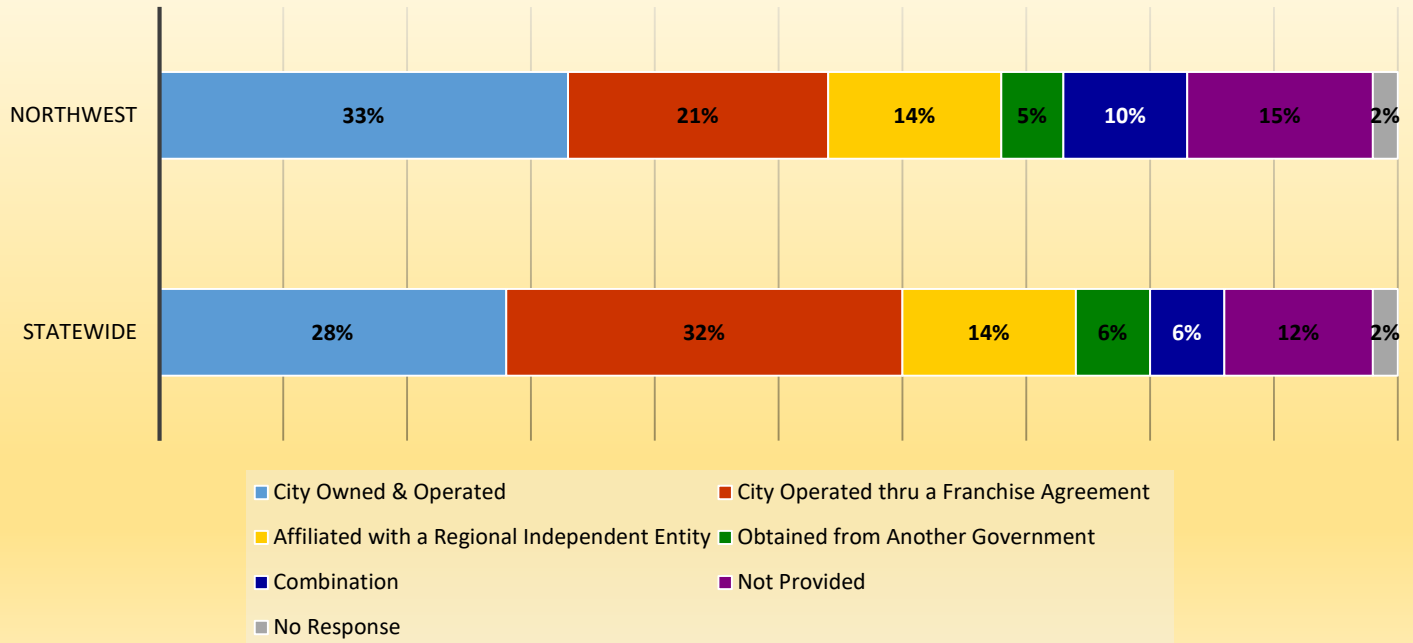

Solid Waste Collection Services

average percentage 2013-2017