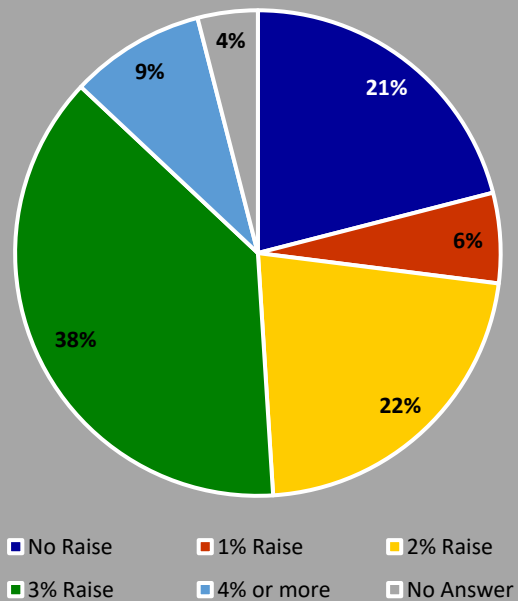

Statewide Florida Cities FTE Pay Raises

average annual percentage 2014-2016