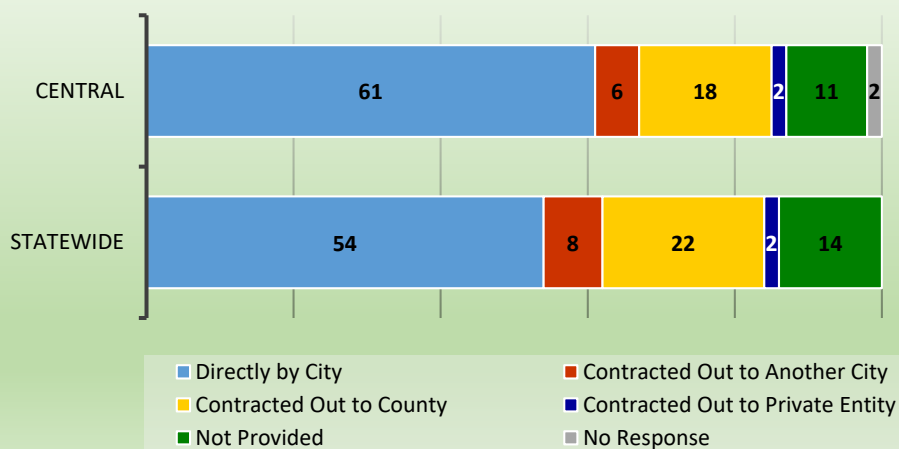

How Fire Services Are Provided

average percentage 2014-2016