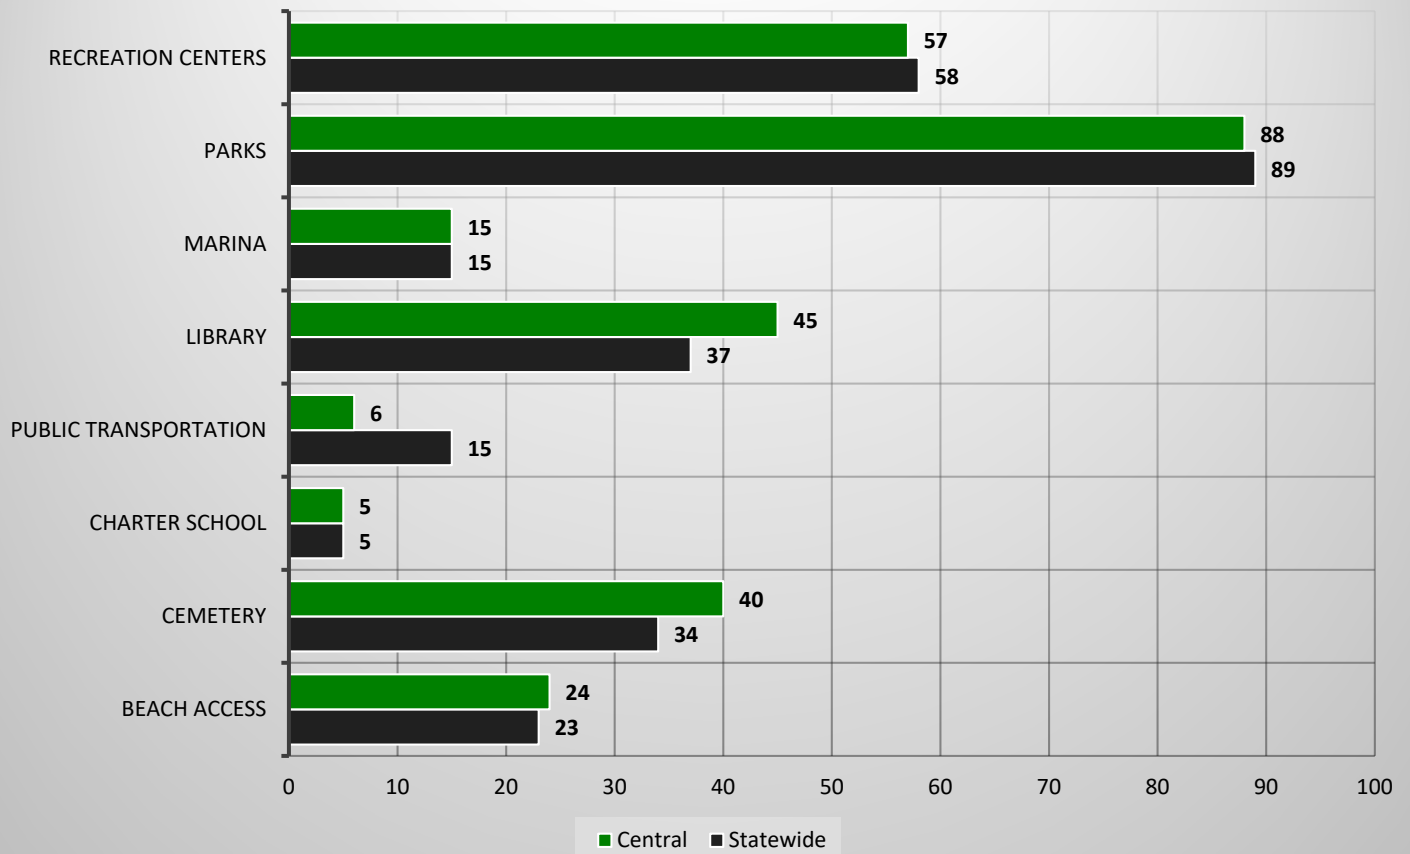

Statewide Cities Providing Water/Waste Water Services To Other Jurisdictions
average percentage 2011-2016

Solid Waste Collection Services

average percentage 2011-2016

City-Run Services

average percentage 2011-2016