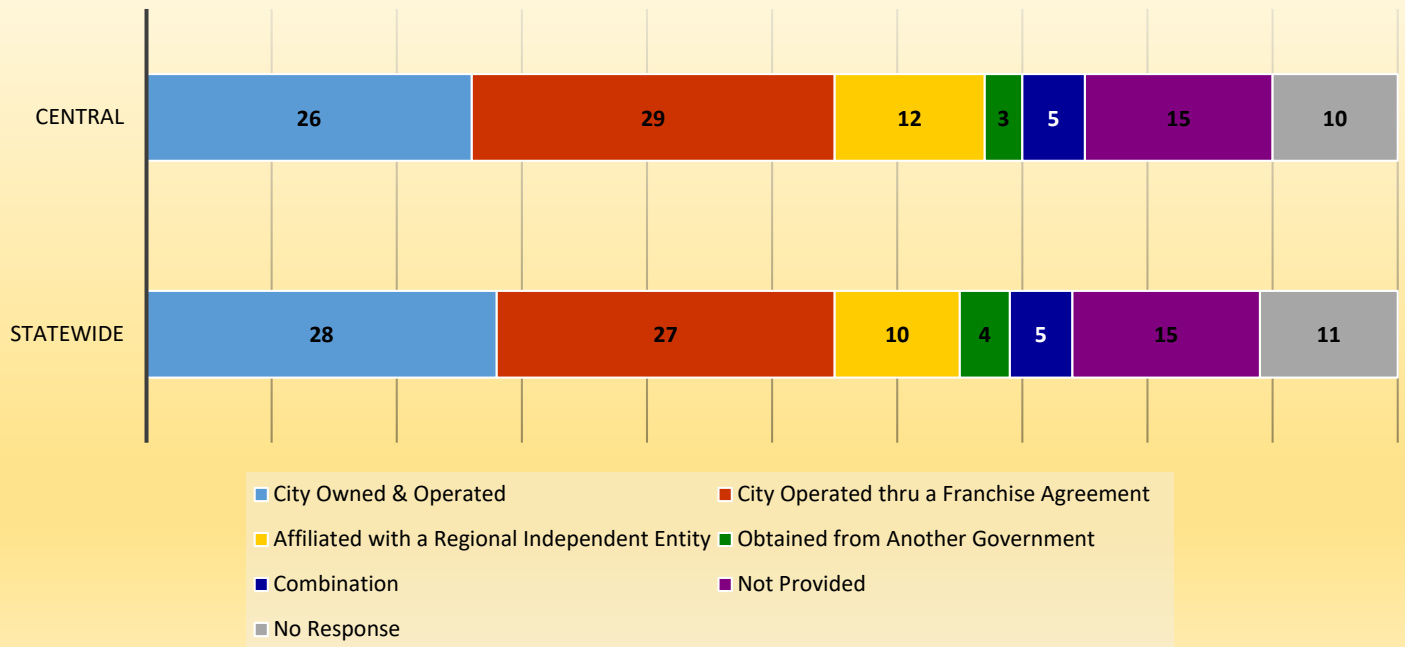

Solid Waste Collection Services

average percentage 2011-2016