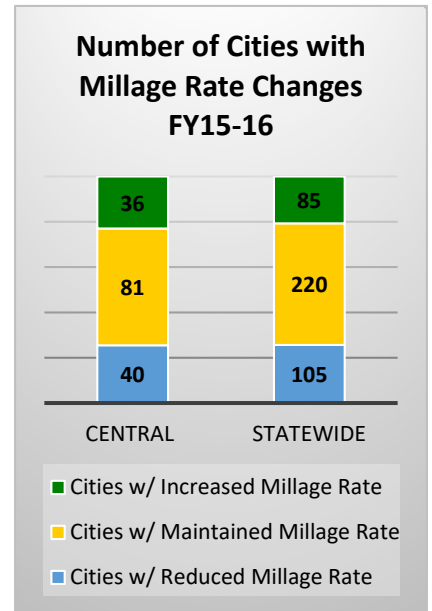

CityStats Central Florida Regional Trend Analysis

Population Source: University of Florida, Bureau of Economic and Business Research, October 2015.