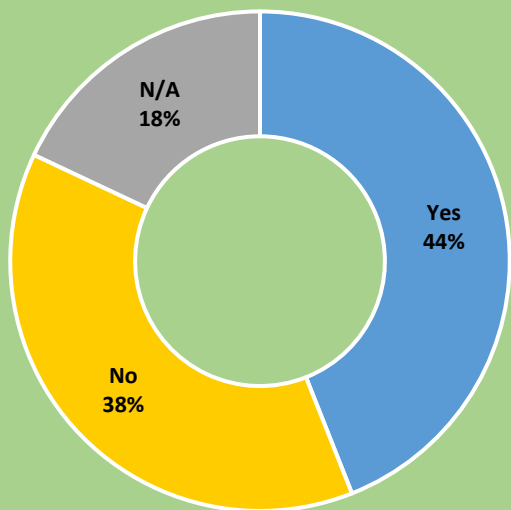

Number of Cities Statewide with Each Form of Government

- Council-Manager
- Council-Strong Mayor
- Council-Weak Mayor
- Commission
- Hybrid

Utilities Services

average percentage 2011-2016

Central Florida Cities Providing Water/Waste Water Services To Other Jurisdictions
average percentage 2011-2016