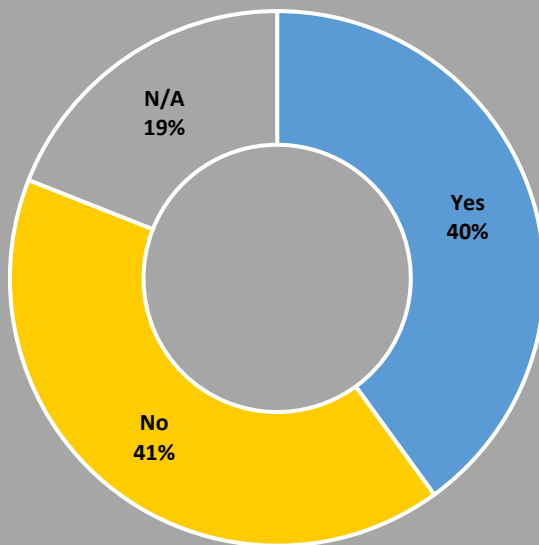

Statewide Cities Providing Water/Waste Water Services To Other Jurisdictions
average percentage 2011-2016