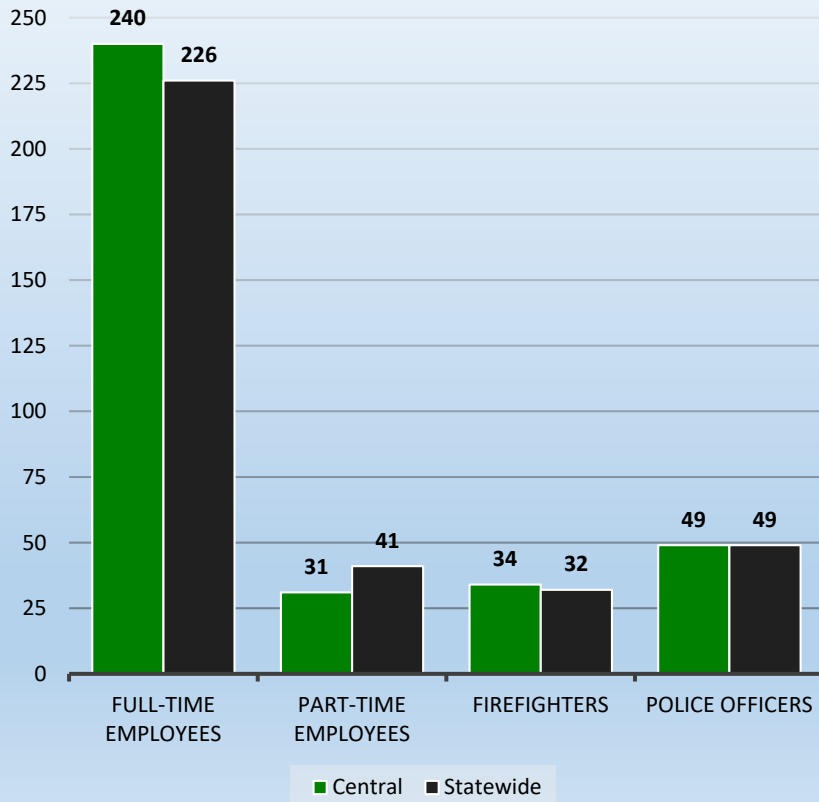

average percentage 2014-2016

Cities with Fire Assessment Fees

average percentage 2014-2016

Municipal Employees per City

average number 2011-2016

Number of Residents per One Municipal Employee

average number 2014-2016