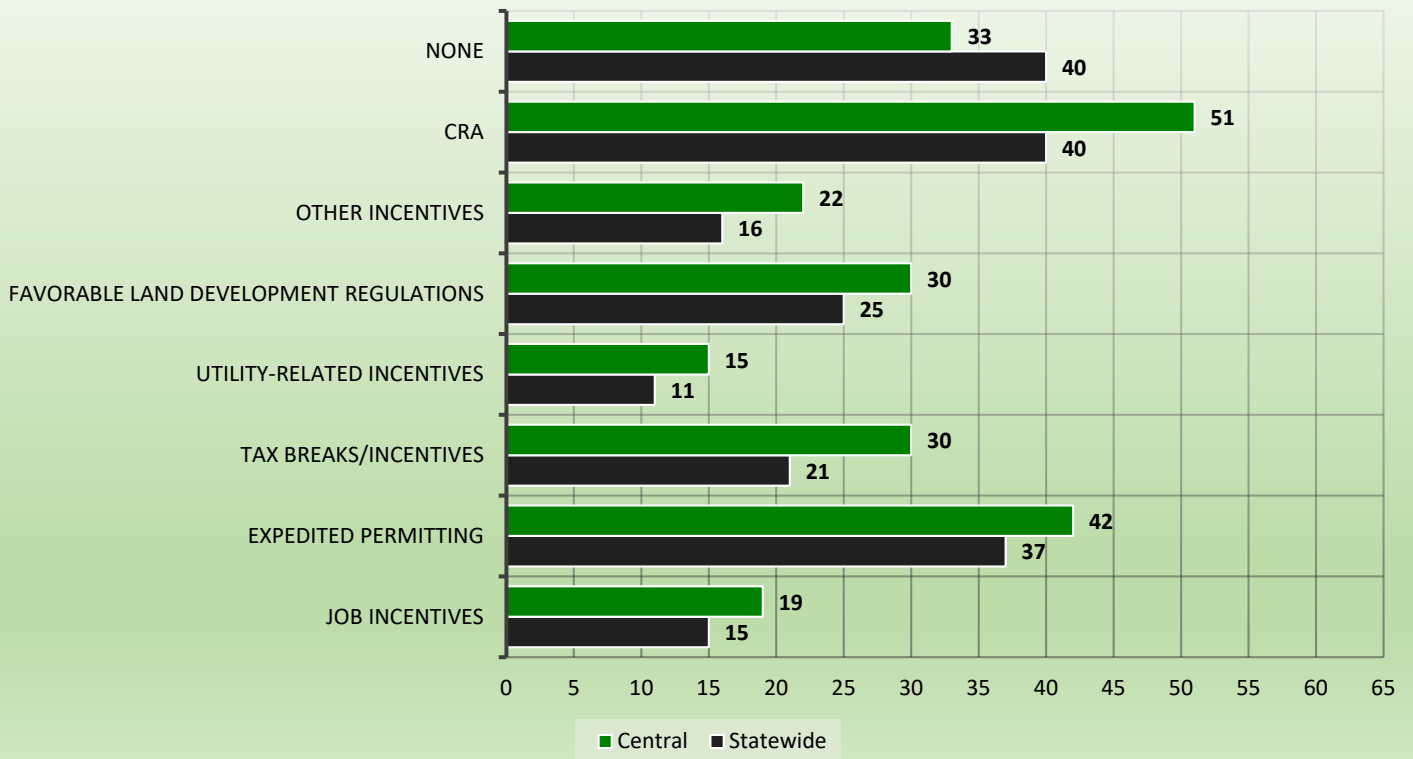

CityStats Central Florida Trends

Research Analyst Liane Schrader, CAE
Center for Municipal Research & Innovation
Florida League of Cities

CityStats Central Florida Regional Trend Analysis

Population Source: University of Florida, Bureau of Economic and Business Research, October 2015.

Economic Development Incentives

average percentage 2011-2016

Number of Central Florida Cities with Each Form of Government

- Council-Manager
- Council-Strong Mayor
- Council-Weak Mayor
- Commission
- Hybrid