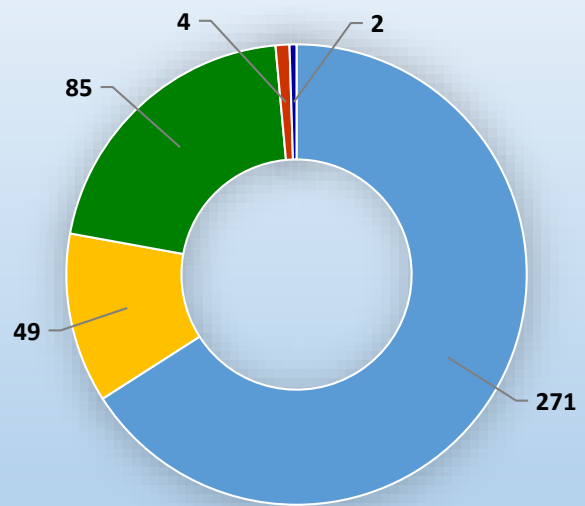

Number of Cities Statewide with Each Form of Government

- Council-Manager
- Council-Strong Mayor
- Council-Weak Mayor
- Commission
- Hybrid