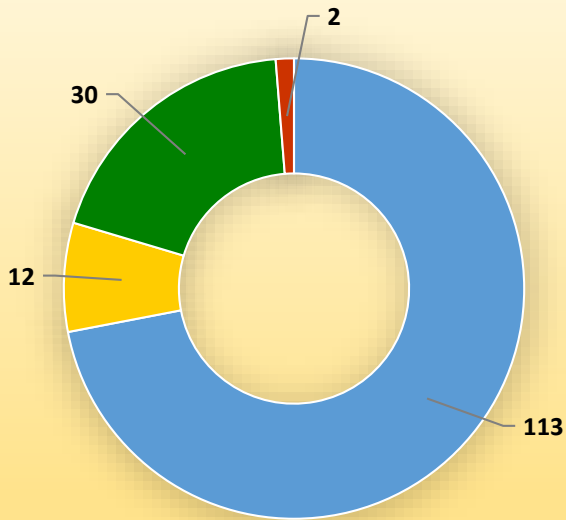

Number of Central Florida Cities with Each Form of Government

- Council-Manager
- Council-Strong Mayor
- Council-Weak Mayor
- Commission
- Hybrid