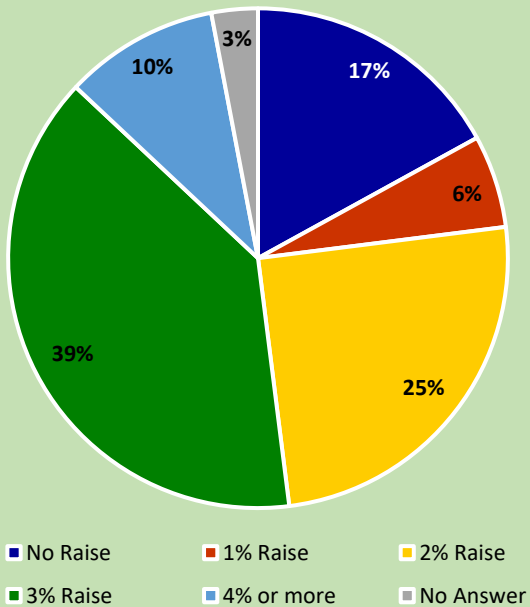

Central Florida Cities FTE Pay Raises

average annual percentage 2014-2016