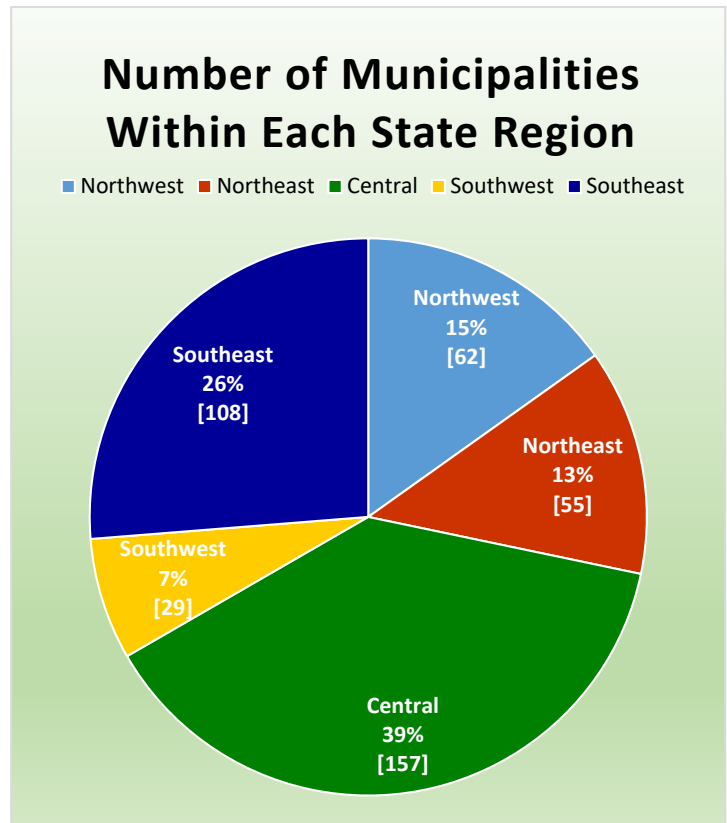

CityStats Central Florida Trends

Research Analyst Liane Schrader, CAE
Center for Municipal Research & Innovation
Florida League of Cities

CityStats Central Florida Regional Trend Analysis

Population Source: University of Florida, Bureau of Economic and Business Research, October 2015.

Cape Canaveral
Cocoa
Cocoa Beach
Grant-Valkaria
Indialantic
Indian Harbour Beach
Malabar
Melbourne
Melbourne Beach
Melbourne Village
Palm Bay
Palm Shores
Rockledge
Satellite Beach
Titusville
West Melbourne

Citrus County

Crystal River
Inverness

Flagler County

Beverly Beach
Bunnell
Flagler Beach (part)
Marineland (part)
Palm Coast

Hernando County

Brooksville
Weeki Wachee

Hillsborough County

Plant City
Tampa
Temple Terrace

Daytona Beach
Daytona Beach Shores
DeBary
DeLand
Deltona
Edgewater
Flagler Beach (part)
Holly Hill
Lake Helen
New Smyrna Beach
Oak Hill
Orange City
Ormond Beach
Pierson
Ponce Inlet
Port Orange
South Daytona