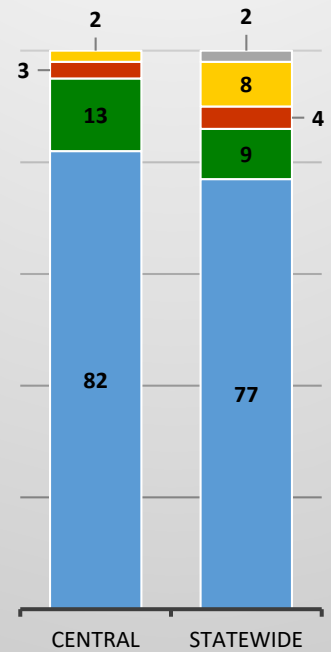

Fire Services Breakdowns

average percentage 2014-2016