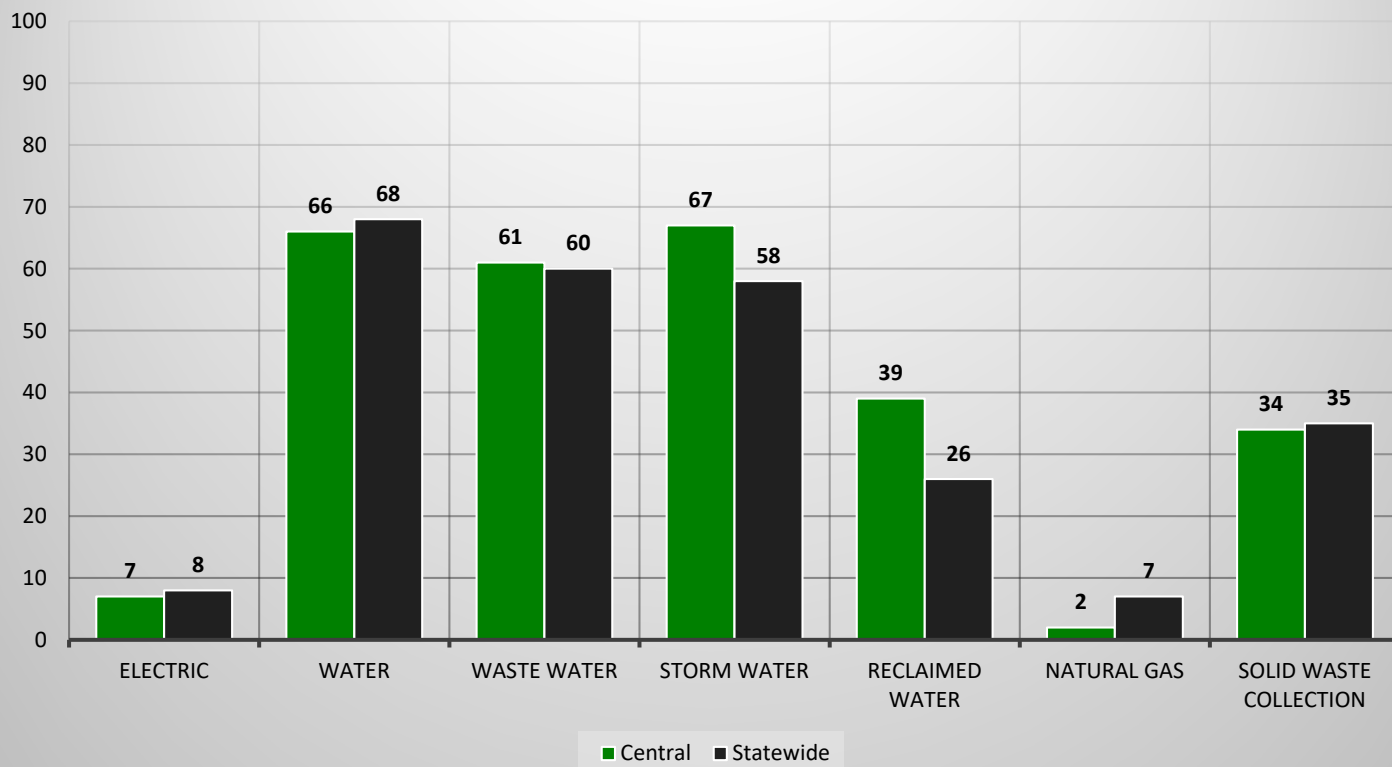

Utilities Services

average percentage 2011-2016

Central Florida Cities Providing Water/Waste Water Services To Other Jurisdictions
average percentage 2011-2016