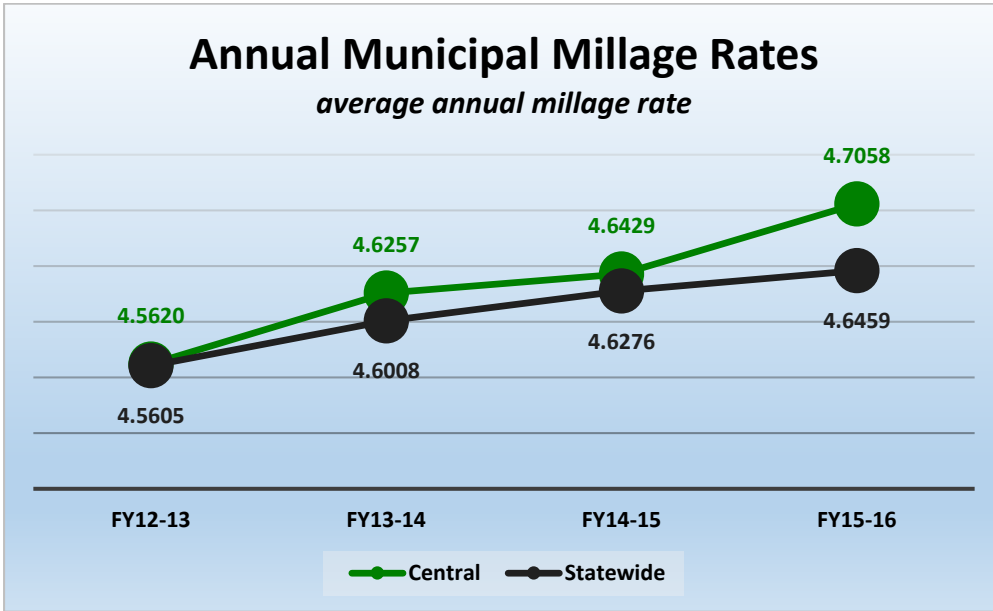

CityStats Central Florida Trends

Research Analyst Liane Schrader, CAE
Center for Municipal Research & Innovation
Florida League of Cities

CityStats Central Florida Regional Trend Analysis

Population Source: University of Florida, Bureau of Economic and Business Research, October 2015.