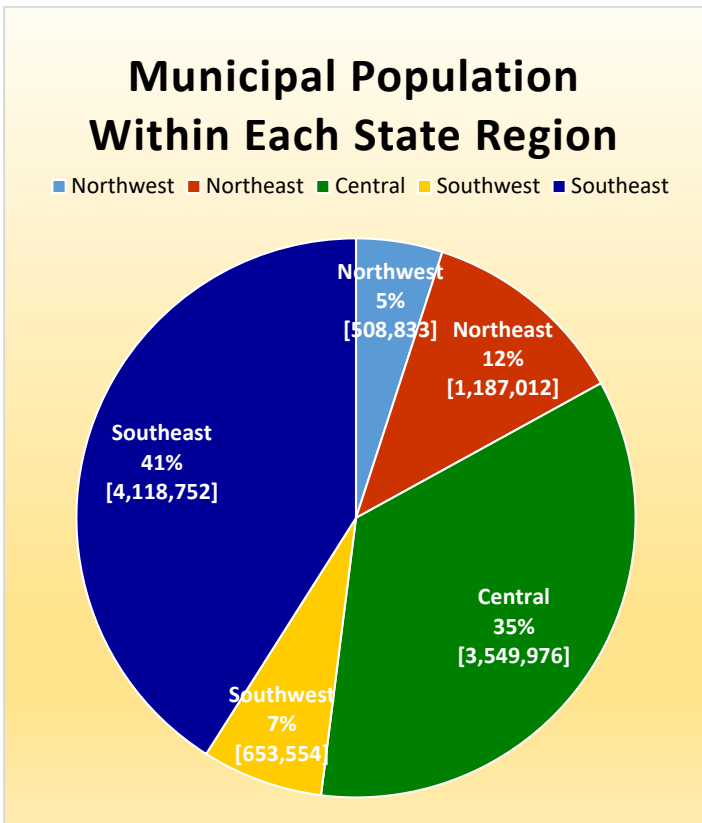

CityStats Central Florida Trends

Research Analyst Liane Schrader, CAE
Center for Municipal Research & Innovation
Florida League of Cities

CityStats Central Florida Regional Trend Analysis

Population Source: University of Florida, Bureau of Economic and Business Research, October 2015.

Cape Canaveral
Cocoa
Cocoa Beach
Grant-Valkaria
Indialantic
Indian Harbour Beach
Malabar
Melbourne
Melbourne Beach
Melbourne Village
Palm Bay
Palm Shores
Rockledge
Satellite Beach
Titusville
West Melbourne

Daytona Beach
Daytona Beach Shores
DeBary
DeLand
Deltona
Edgewater
Flagler Beach (part)
Holly Hill
Lake Helen
New Smyrna Beach
Oak Hill
Orange City
Ormond Beach
Pierson
Ponce Inlet
Port Orange
South Daytona