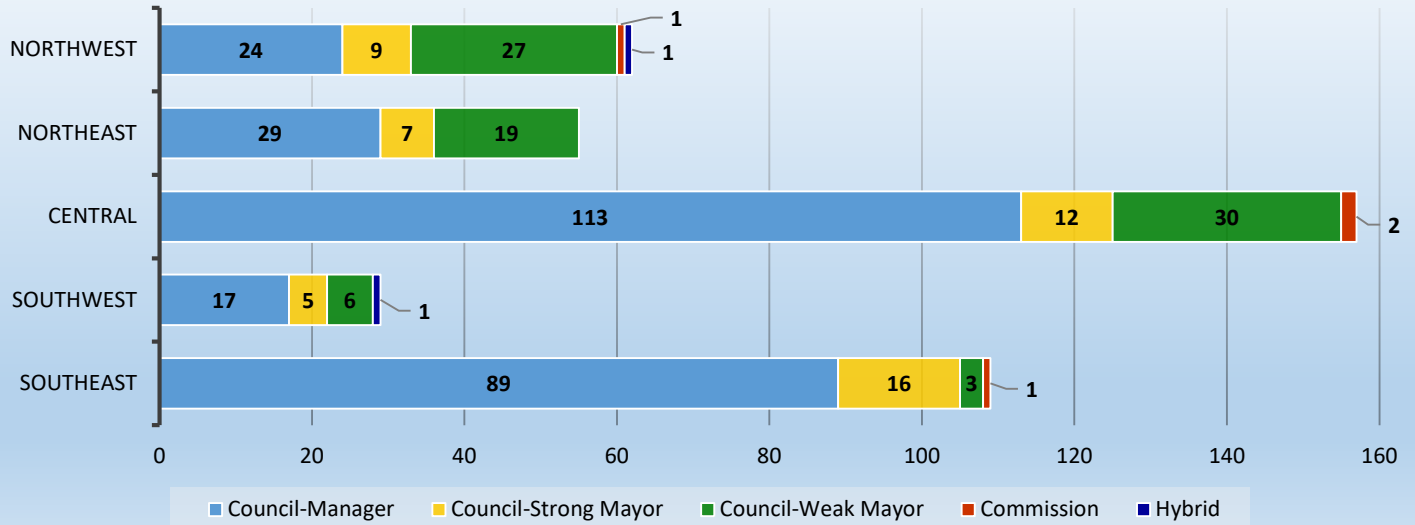

Number of Cities with Each Form of Government