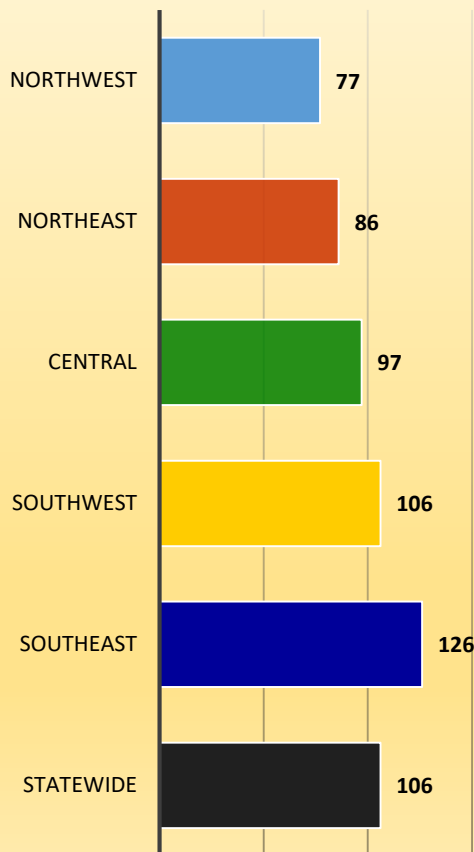

CityStats Statewide Regional Trends

Research Analyst Liane Schrader, CAE
Center for Municipal Research & Innovation
Florida League of Cities

CityStats Statewide Regional Trend Analysis

Municipal Population Within Each Region

Number of Municipalities Within Each Region

Population Source: University of Florida, Bureau of Economic and Business Research, December 2016.

Number of Cities with Each Form of Government

Number of Residents per One Municipal Employee

average number 2014-2017

Full-Time Employee Pay Raises

average annual percentage 2014-2017

Municipal Revenue Sources

Economic Development Incentives

average percentage 2013-2017

Municipal Employees per City

Cape Canaveral
Cocoa
Cocoa Beach
Grant-Valkaria
Indialantic
Indian Harbour Beach
Malabar
Melbourne
Melbourne Beach
Melbourne Village
Palm Bay
Palm Shores
Rockledge
Satellite Beach
Titusville
West Melbourne