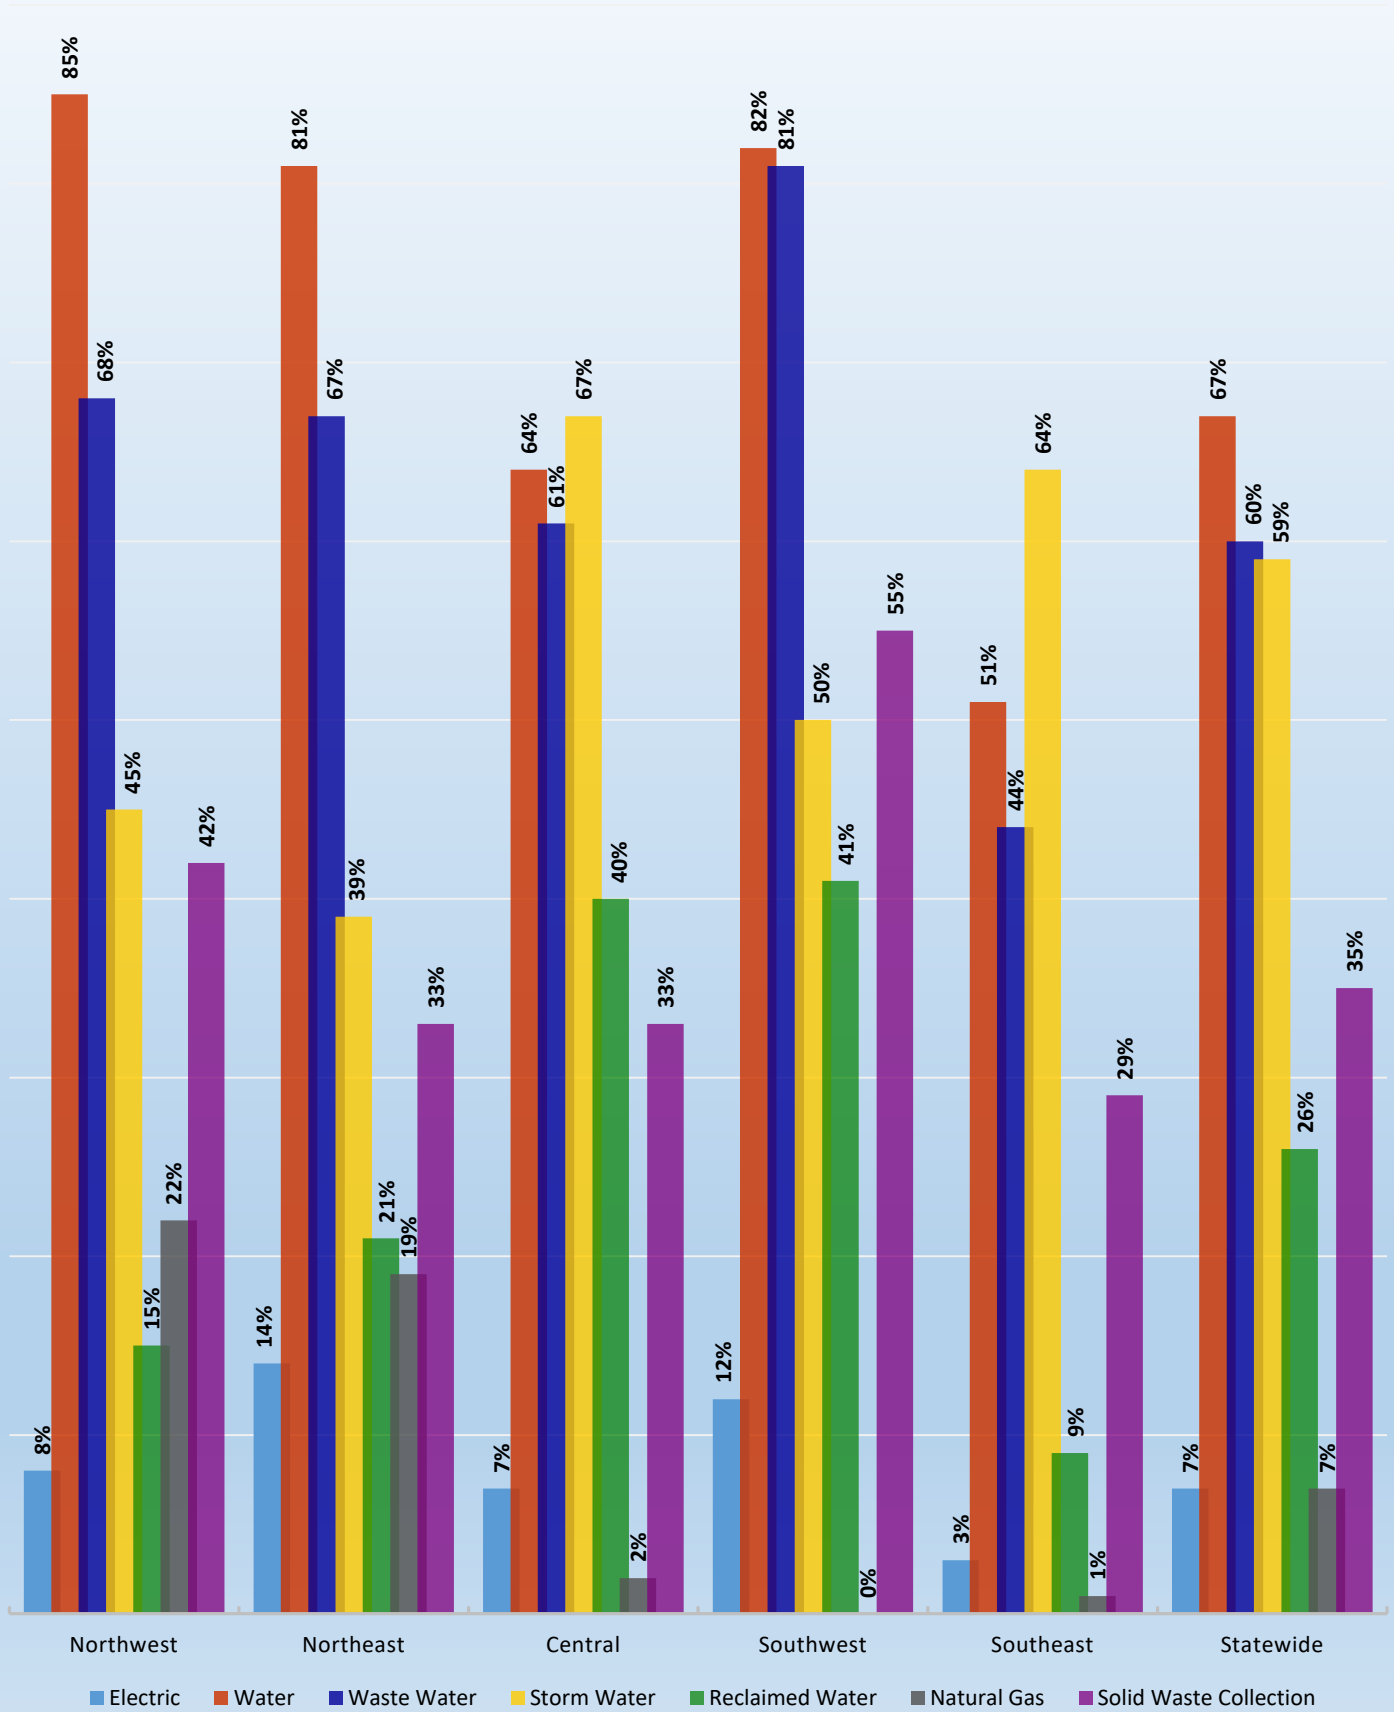

Utilities Services

average percentage 2013-2017