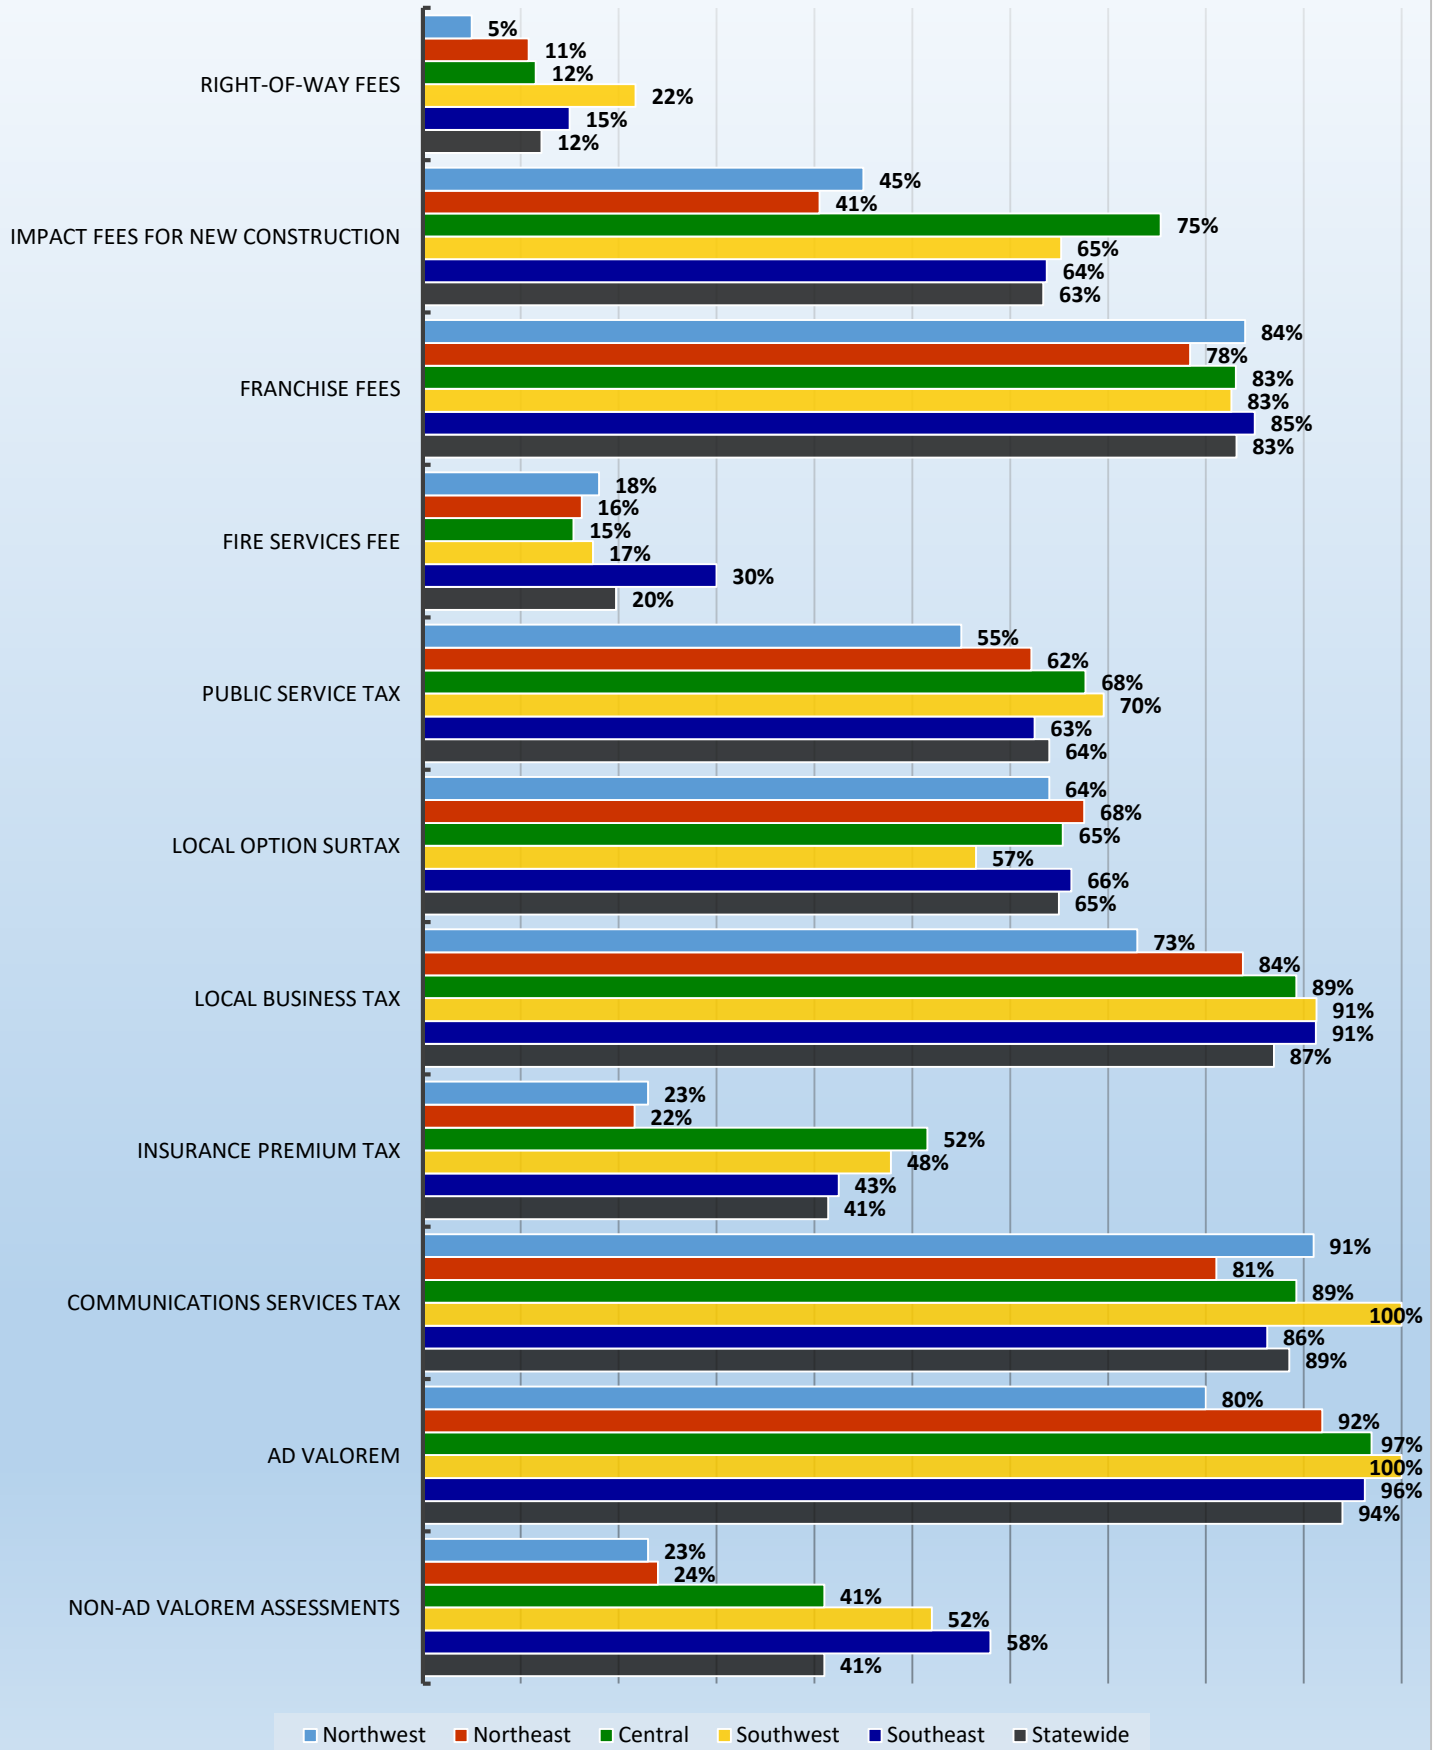

average number 2014-2017

Full-Time Employee Pay Raises

average annual percentage 2014-2017

Municipal Revenue Sources

Economic Development Incentives

average percentage 2013-2017

Municipal Employees per City