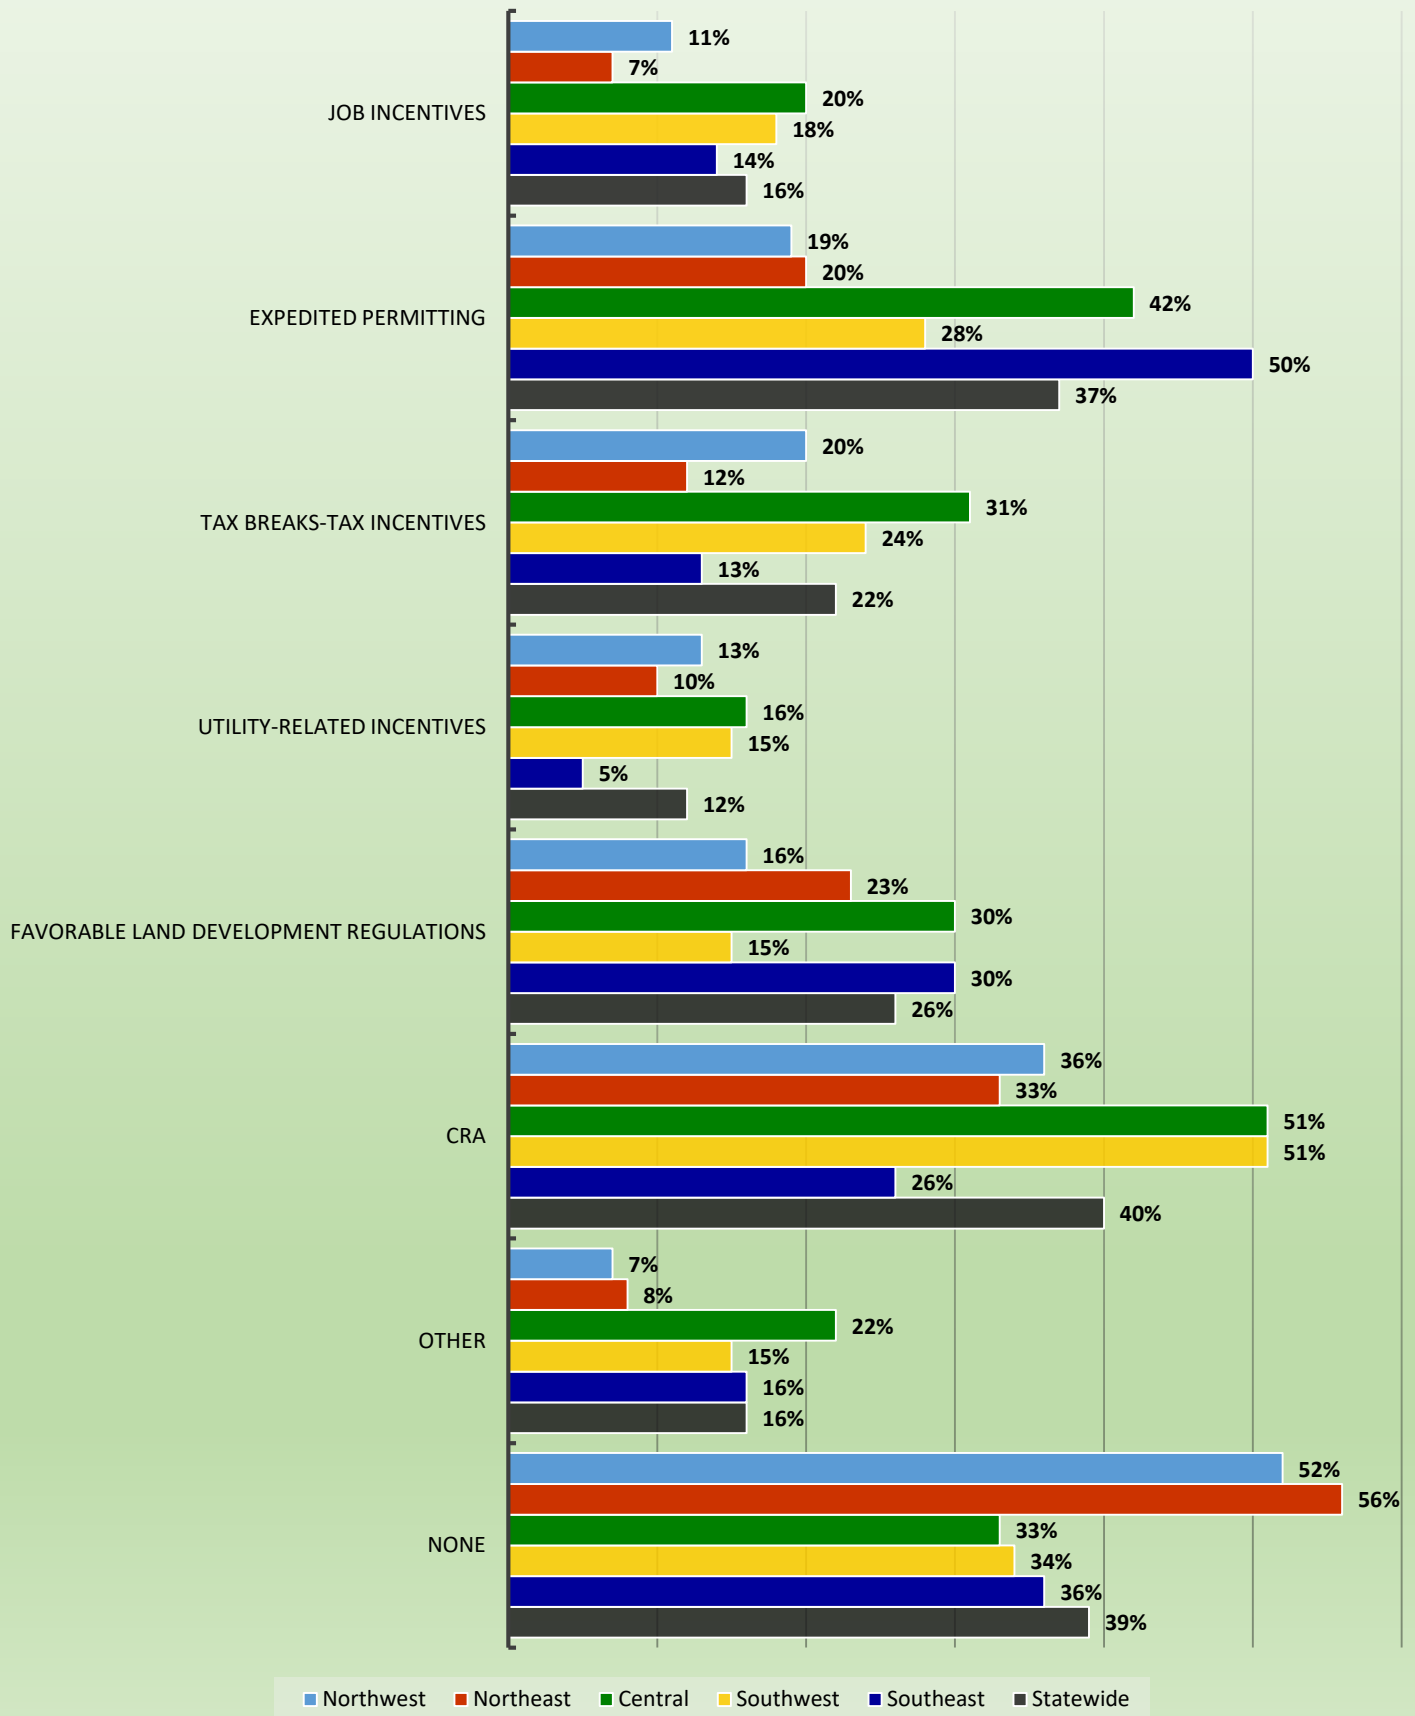

average number 2014-2017

Full-Time Employee Pay Raises

average annual percentage 2014-2017

Municipal Revenue Sources

Economic Development Incentives

average percentage 2013-2017

Municipal Employees per City

average number 2013-2017

Fire Services Breakdowns

average percentage 2014-2017

How Police Services Are Provided

average percentage 2014-2017

How Emergency Medical Services Are Provided

average percentage 2014-2017