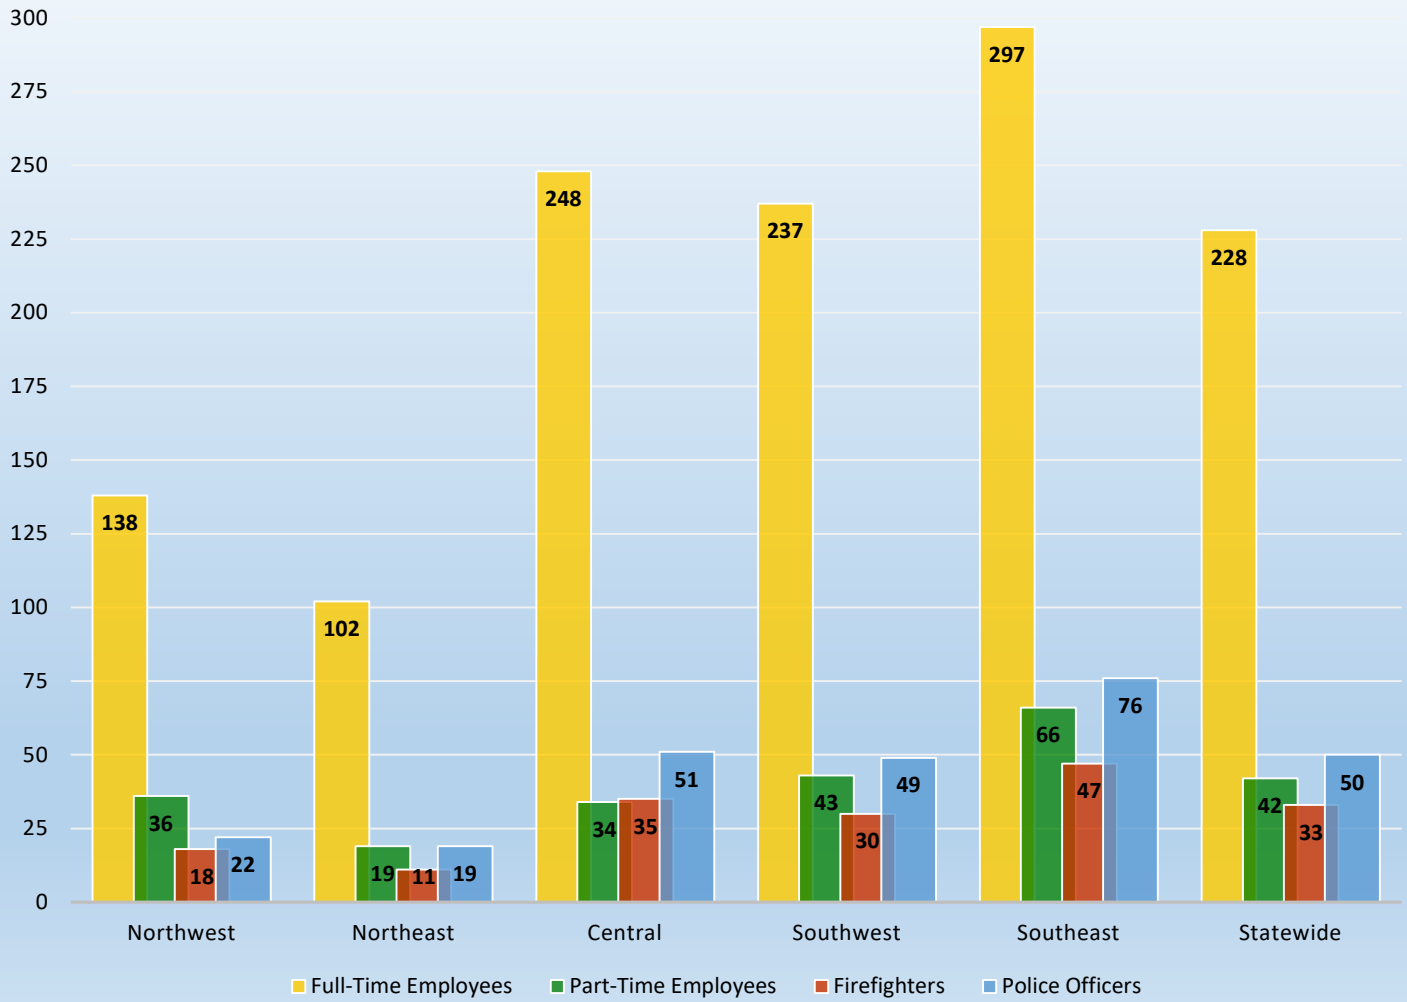

average number 2014-2017

Full-Time Employee Pay Raises

average annual percentage 2014-2017

Municipal Revenue Sources

Economic Development Incentives

average percentage 2013-2017

Municipal Employees per City

average number 2013-2017

Fire Services Breakdowns

average percentage 2014-2017

How Police Services Are Provided

average percentage 2014-2017

How Emergency Medical Services Are Provided

average percentage 2014-2017