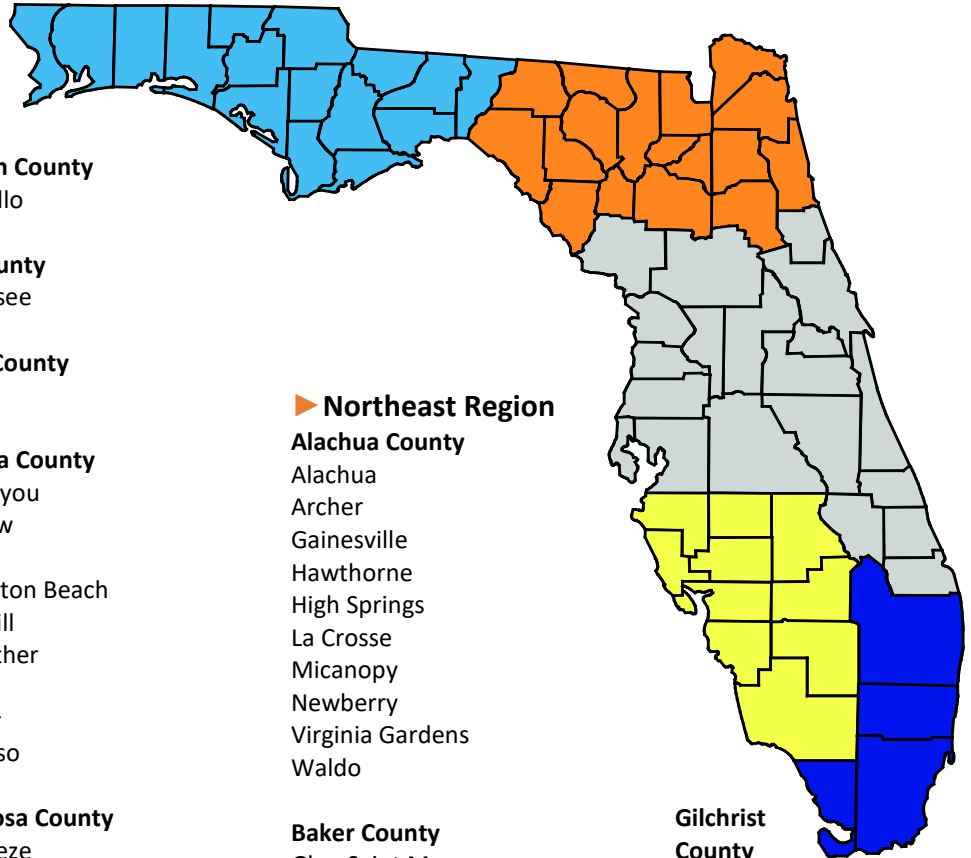

Gadsden County

Chattahoochee
Greensboro
Gretna
Havana
Midway
Quincy

Gulf County

Port St. Joe
Wewahitchka

Holmes County

Bonifay
Esto
Noma
Ponce De Leon
Westville

Jackson County

Alford
Bascom
Campbellton
Cottondale
Graceville
Grand Ridge
Greenwood
Jacob City
Malone
Marianna
Sneads

Jefferson County

Monticello

Leon County

Tallahassee

Liberty County

Bristol

Okaloosa County

Cinco Bayou
Crestview
Destin
Fort Walton Beach
Laurel Hill
Mary Esther
Niceville
Shalimar
Valparaiso

Santa Rosa County

Gulf Breeze
Jay
Milton

Wakulla County

Sopchoppy
St. Marks

Walton County

DeFuniak Springs
Freeport
Paxton

Washington County

Caryville
Chipley
Ebro
Vernon
Wausau

▶ Northeast Region

Alachua County

Alachua
Archer
Gainesville
Hawthorne
High Springs
La Crosse
Micanopy
Newberry
Virginia Gardens
Waldo

Baker County

Glen Saint Mary
Macclenny

Bradford County

Brooker
Hampton
Lawtey
Starke

Clay County

Green Cove Springs
Keystone Heights
Orange Park
Penney Farms

Columbia County

Fort White
Lake City

Dixie County

Cross City
Horseshoe Beach

Duval County

Atlantic Beach
Baldwin
Jacksonville
Jacksonville Beach
Neptune Beach

Gilchrist County

Bell
Fanning Springs (part)
Trenton

Hamilton County

Jasper
Jennings
White Springs

Lafayette County

Mayo

Madison County

Greenville
Lee
Madison

Nassau County

Callahan
Fernandina Beach
Hilliard

Putnam County

Crescent City
Interlachen
Palatka
Pomona Park
Welaka