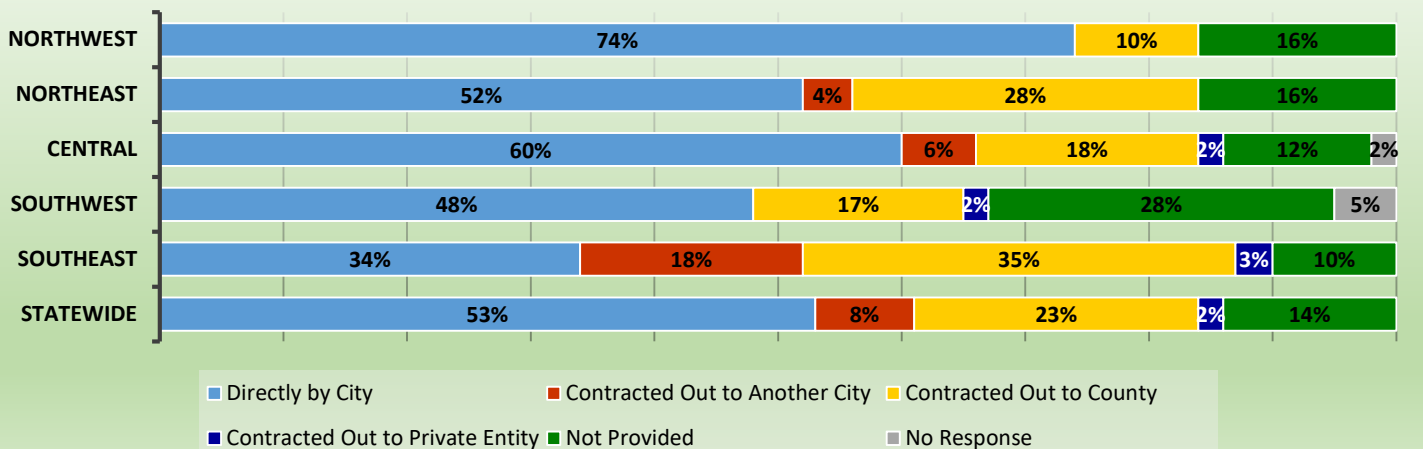

average number 2013-2017

Fire Services Breakdowns

average percentage 2014-2017

How Police Services Are Provided

average percentage 2014-2017

How Emergency Medical Services Are Provided

average percentage 2014-2017

How Fire Services Are Provided

average percentage 2014-2017

City-Run Services

average percentage 2013-2017

Utilities Services

average percentage 2013-2017

Cities Providing Water/Waste Water Service to Other Jurisdictions *average percentage 2013-2017*