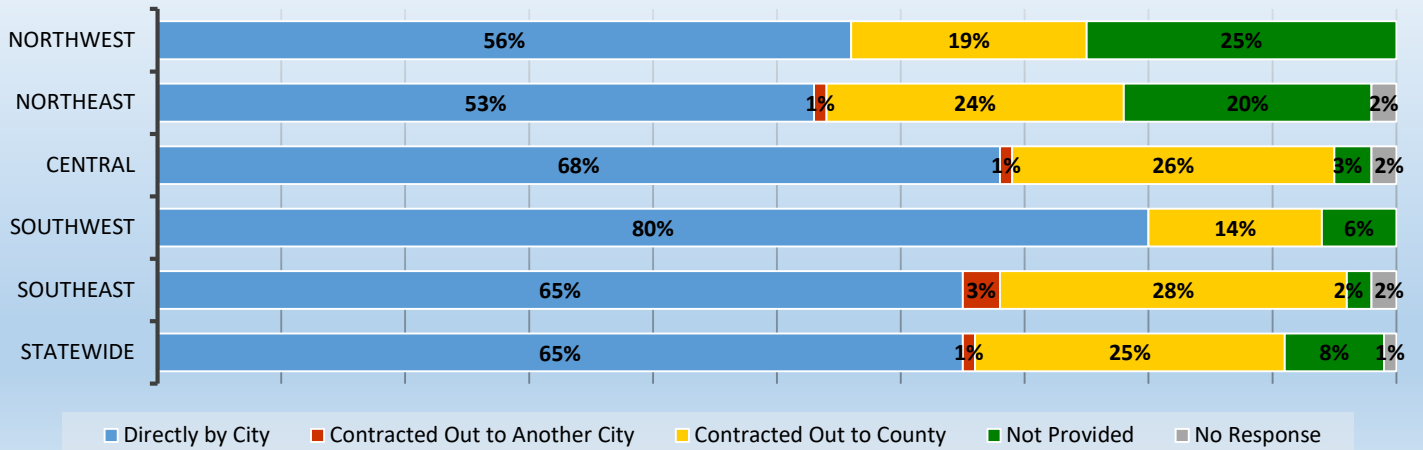

average number 2013-2017

Fire Services Breakdowns

average percentage 2014-2017

How Police Services Are Provided

average percentage 2014-2017

How Emergency Medical Services Are Provided

average percentage 2014-2017

How Fire Services Are Provided

average percentage 2014-2017

City-Run Services

average percentage 2013-2017

Utilities Services

average percentage 2013-2017

Cities Providing Water/Waste Water Service to Other Jurisdictions *average percentage 2013-2017*