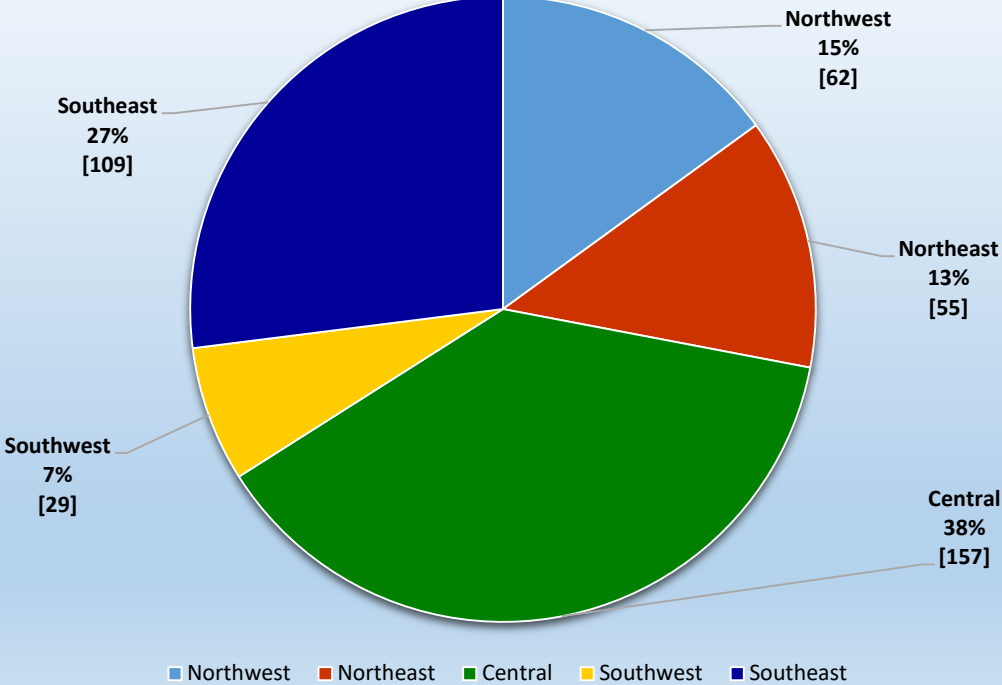

Number of Municipalities Within Each Region

Population Source: University of Florida, Bureau of Economic and Business Research, December 2016.