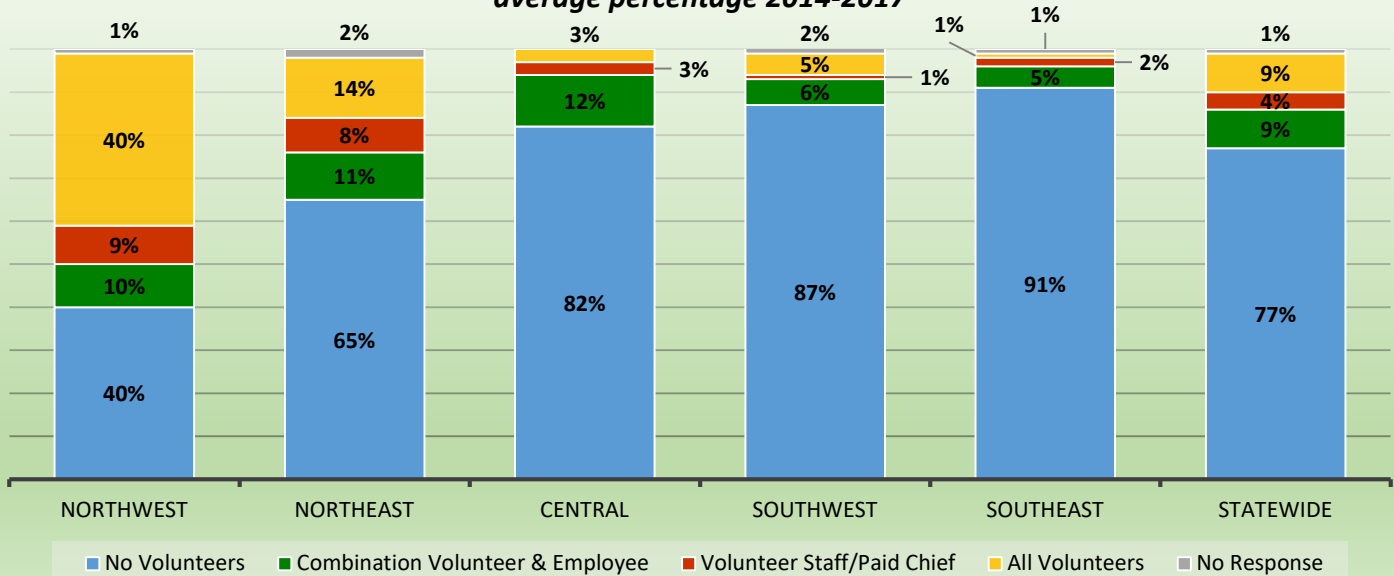

Fire Services Breakdowns

average percentage 2014-2017