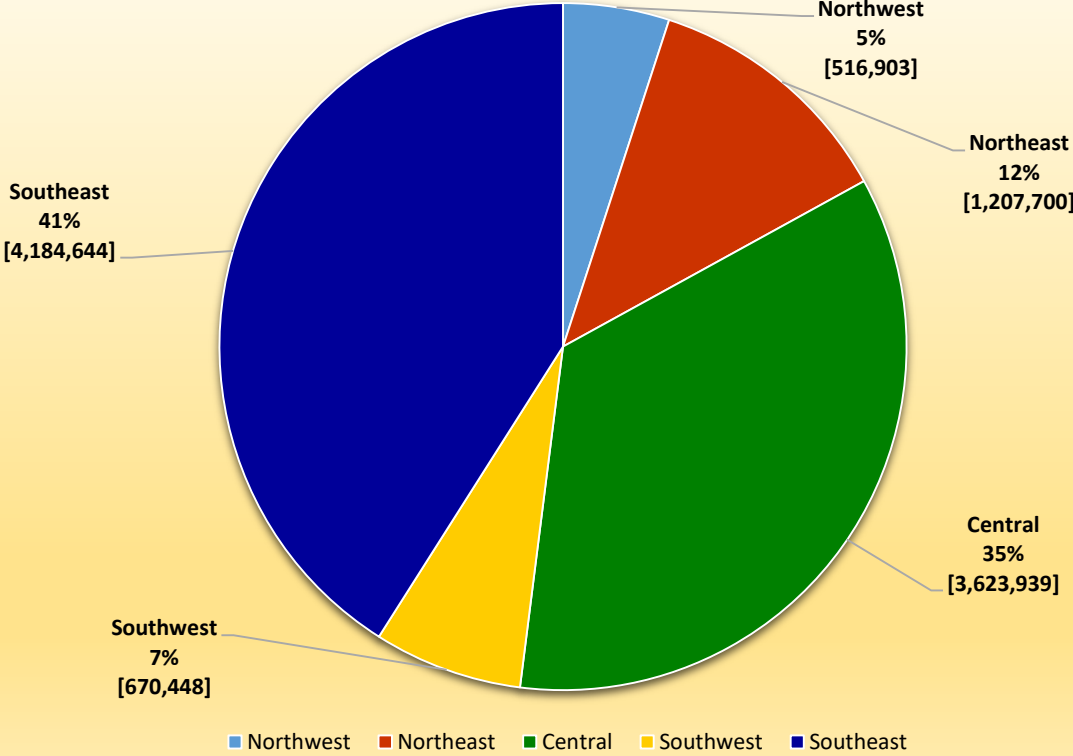

CityStats Statewide Regional Trends

Research Analyst Liane Schrader, CAE
Center for Municipal Research & Innovation
Florida League of Cities

CityStats Statewide Regional Trend Analysis

Municipal Population Within Each Region