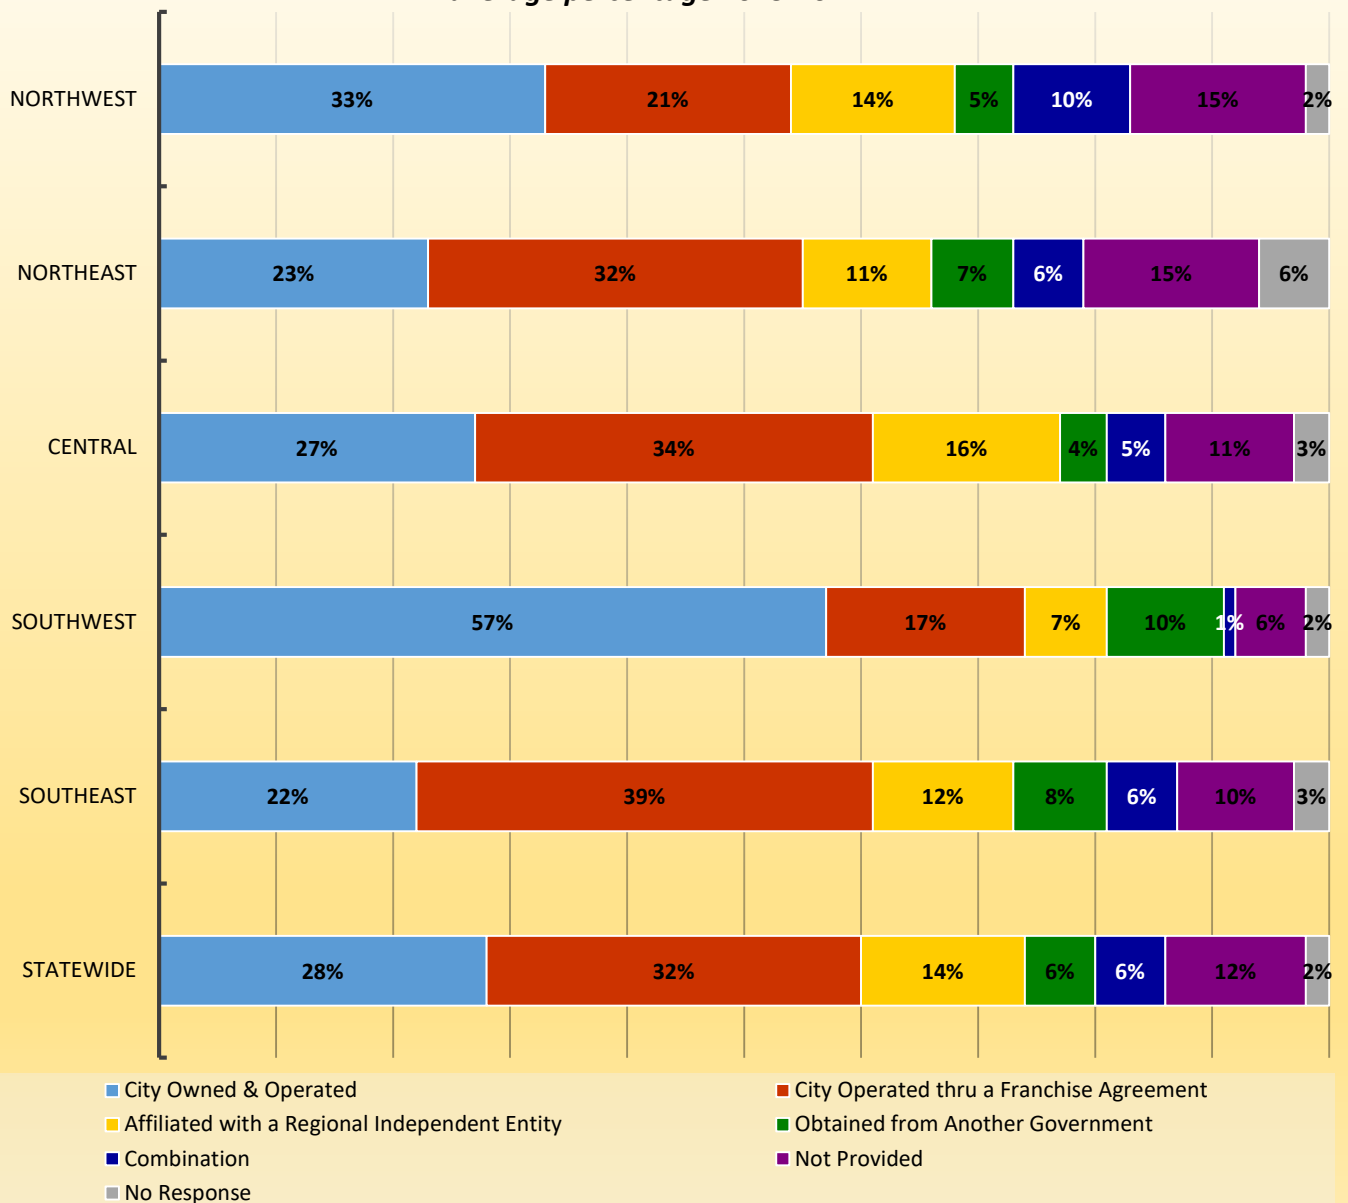

Solid Waste Collection Services *average percentage 2013-2017*