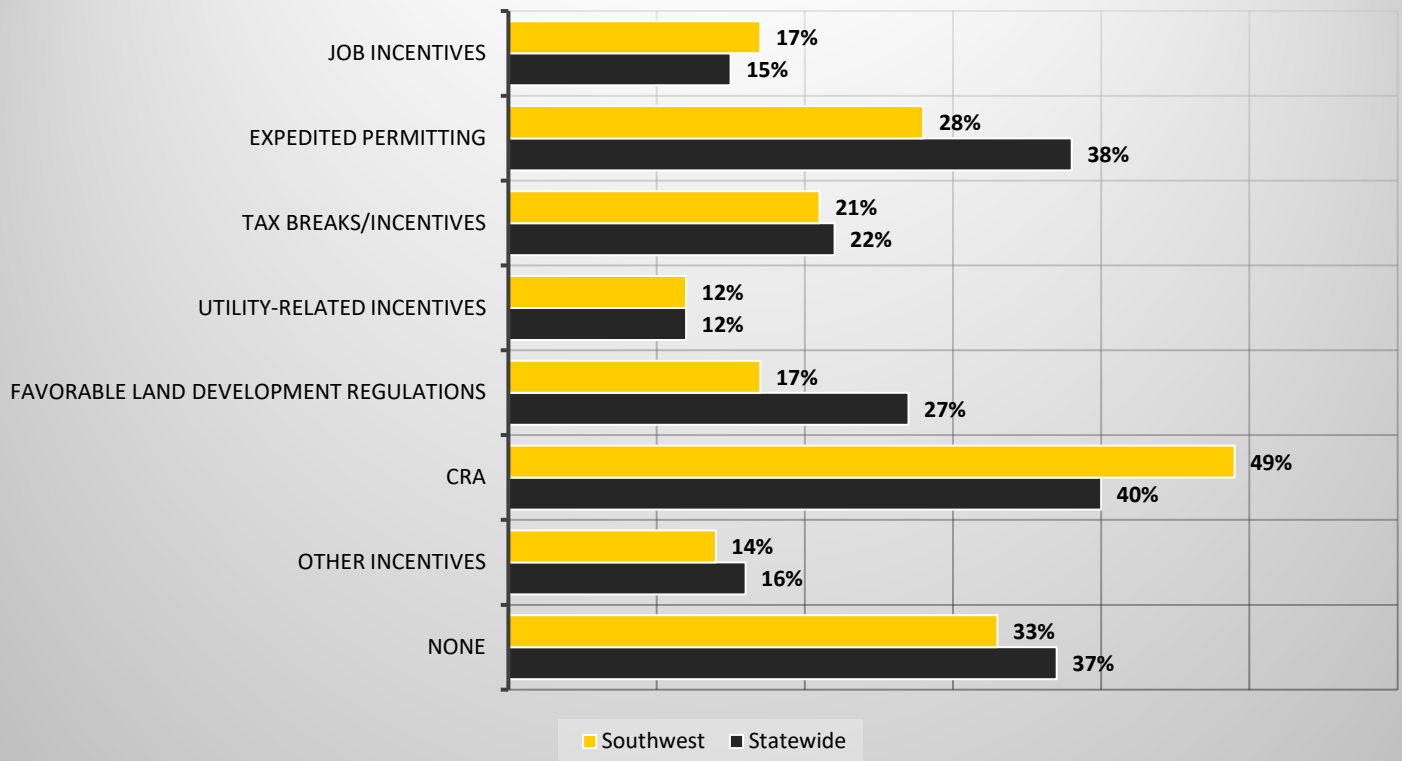

CityStats Southwest Florida Trends

Research Analyst Liane Giroux, CAE
Center for Municipal Research & Innovation
Florida League of Cities

CityStats Southwest Florida Regional Trend Analysis

Population Source: University of Florida, Bureau of Economic and Business Research, December 2017.

Economic Development Incentives

average percentage 2014-2018

Number of Southwest Florida Cities with Each Form of Government

Number of Cities Statewide with Each Form of Government

Utilities Services

percentage of cities providing in 2018