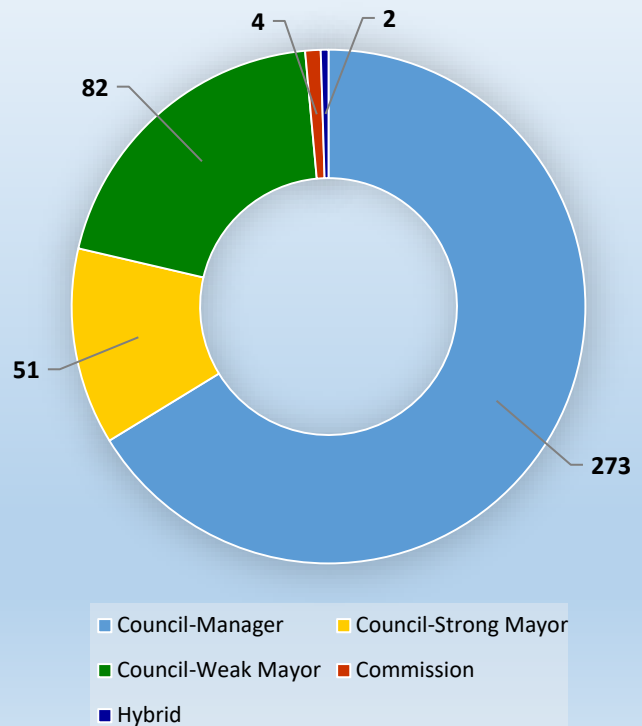

Economic Development Incentives

average percentage 2014-2018

Number of Southwest Florida Cities with Each Form of Government

Number of Cities Statewide with Each Form of Government

Utilities Services

percentage of cities providing in 2018