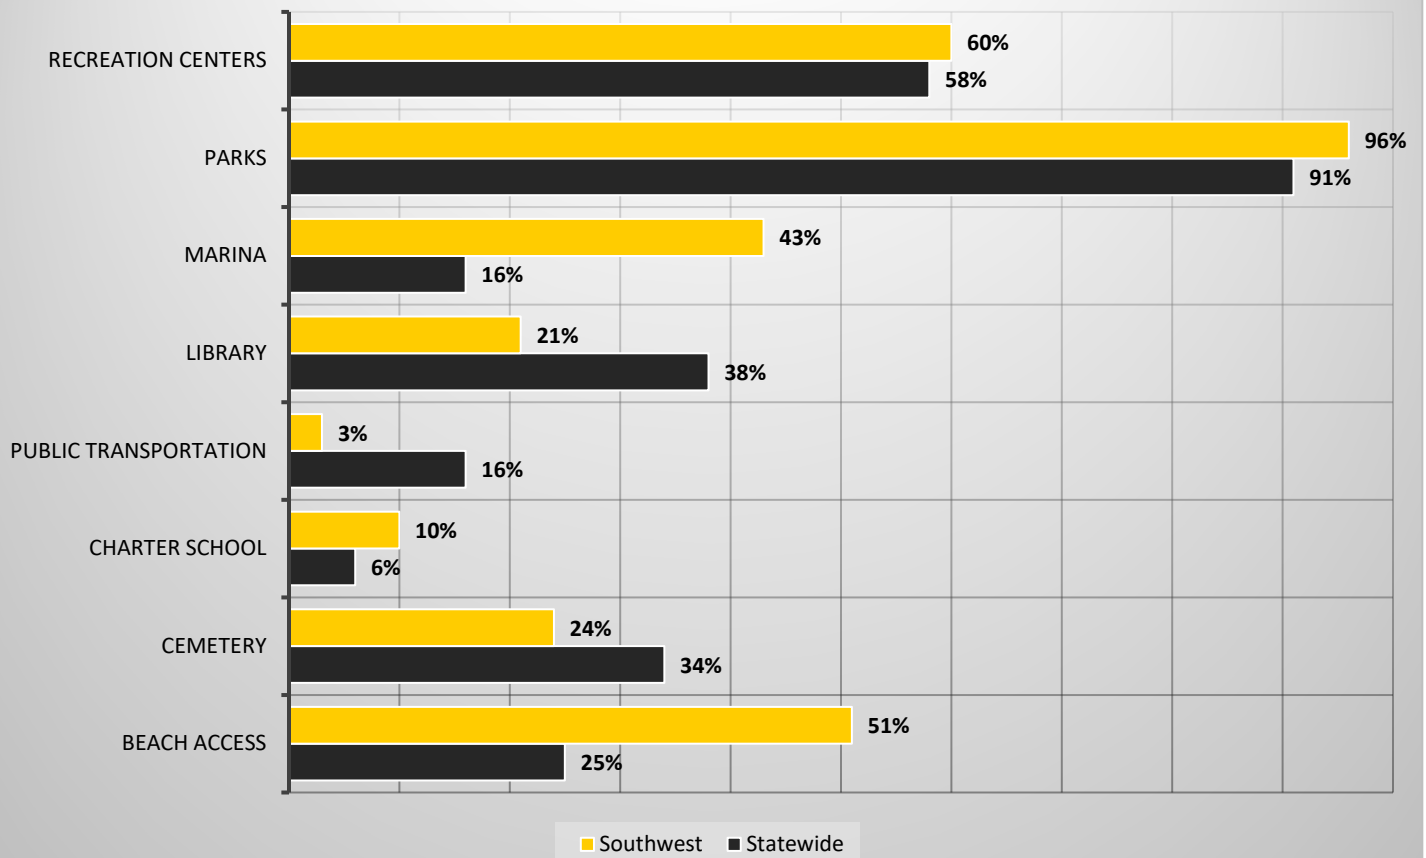

City-Run Services

average percentage 2014-2018