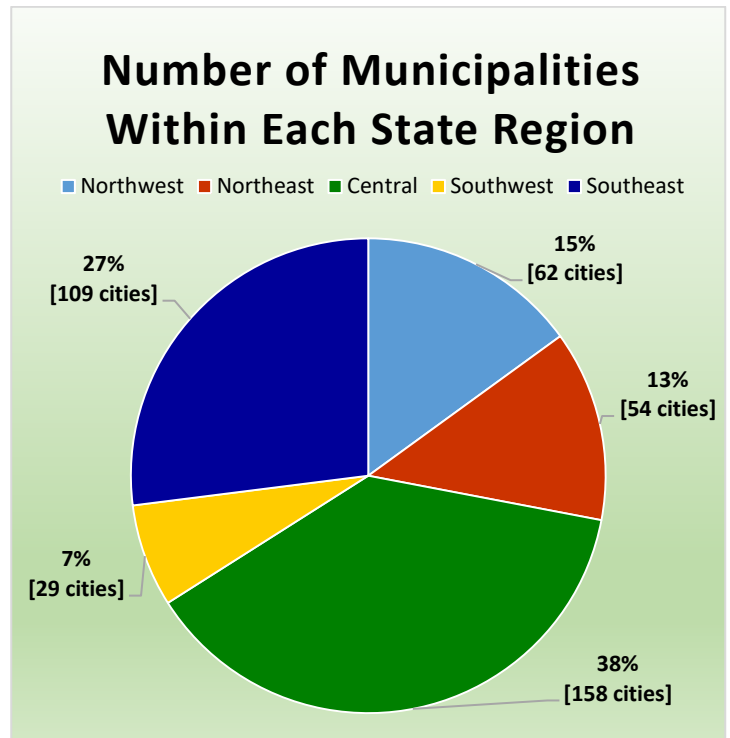

CityStats Southwest Florida Regional Trend Analysis

Population Source: University of Florida, Bureau of Economic and Business Research, December 2017.