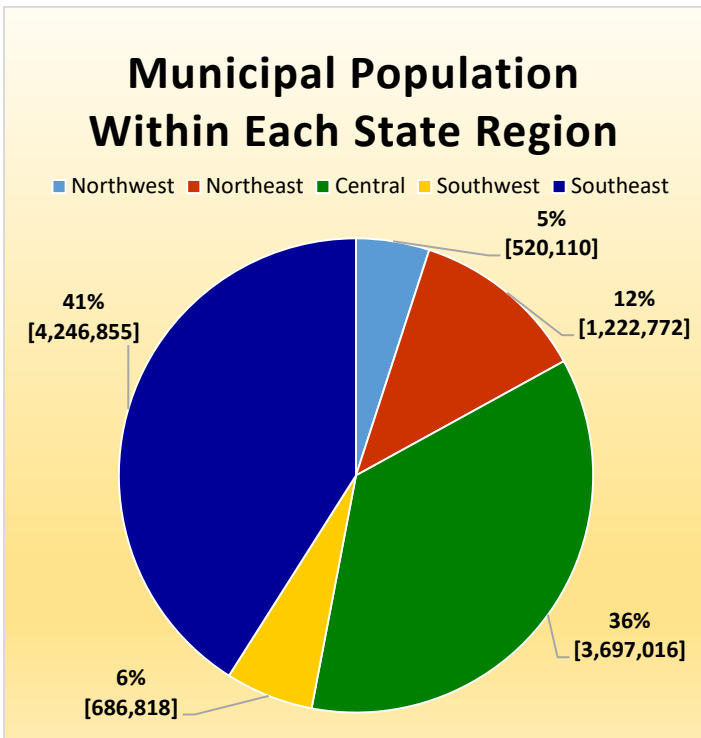

CityStats Southwest Florida Regional Trend Analysis

Population Source: University of Florida, Bureau of Economic and Business Research, December 2017.