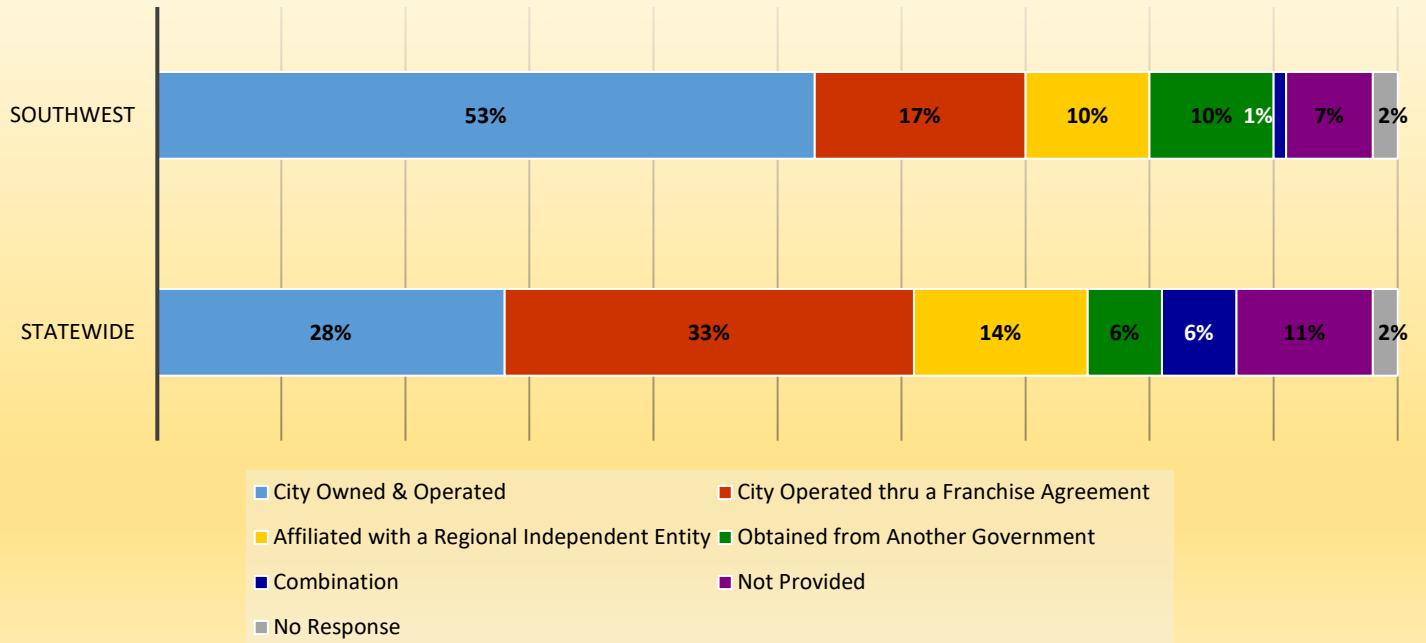

Solid Waste Collection Services

average percentage 2014-2018