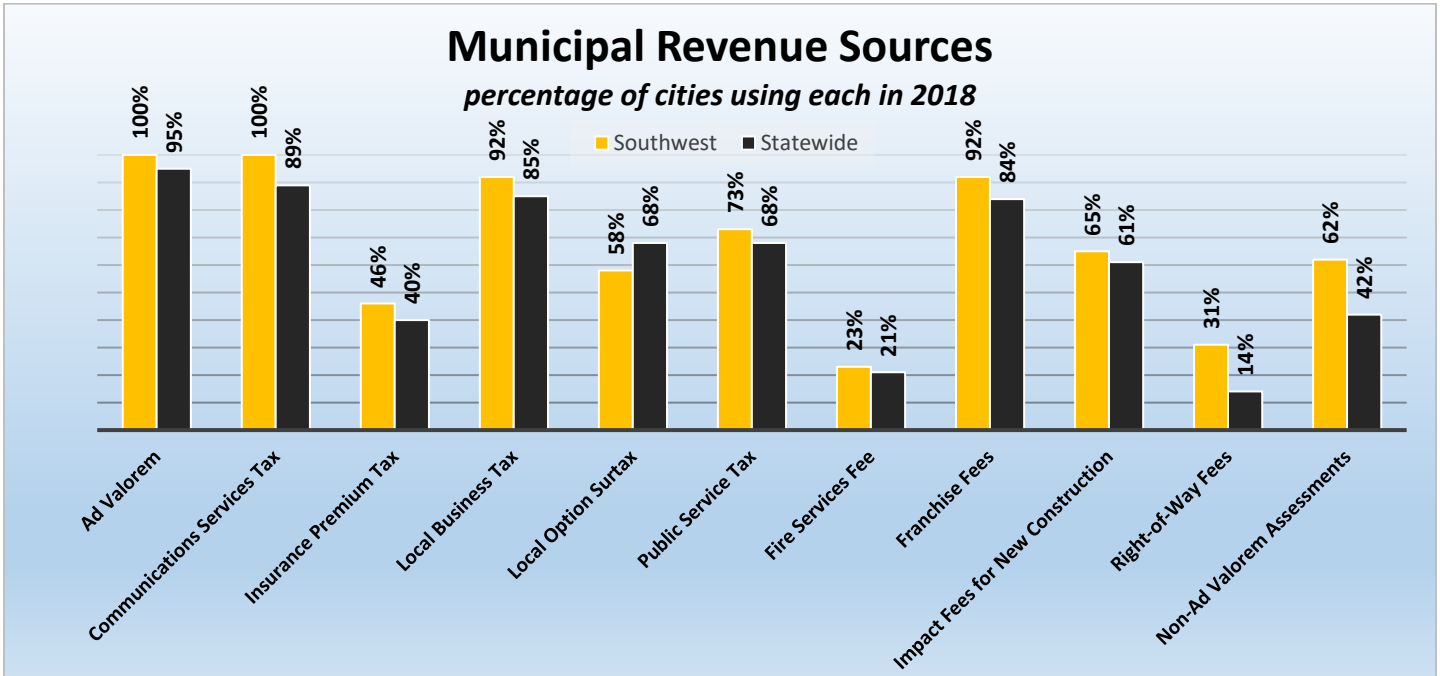

CityStats Southwest Florida Trends

Research Analyst Liane Giroux, CAE
Center for Municipal Research & Innovation
Florida League of Cities

CityStats Southwest Florida Regional Trend Analysis

Population Source: University of Florida, Bureau of Economic and Business Research, December 2017.

Economic Development Incentives

average percentage 2014-2018

Number of Southwest Florida Cities with Each Form of Government

Number of Cities Statewide with Each Form of Government

Utilities Services

percentage of cities providing in 2018