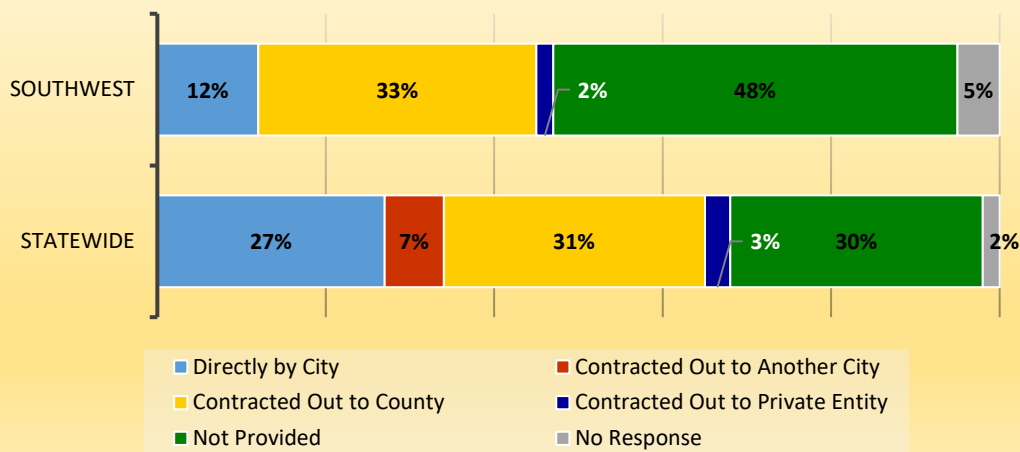

How Emergency Medical Services Are Provided

average percentage 2014-2018