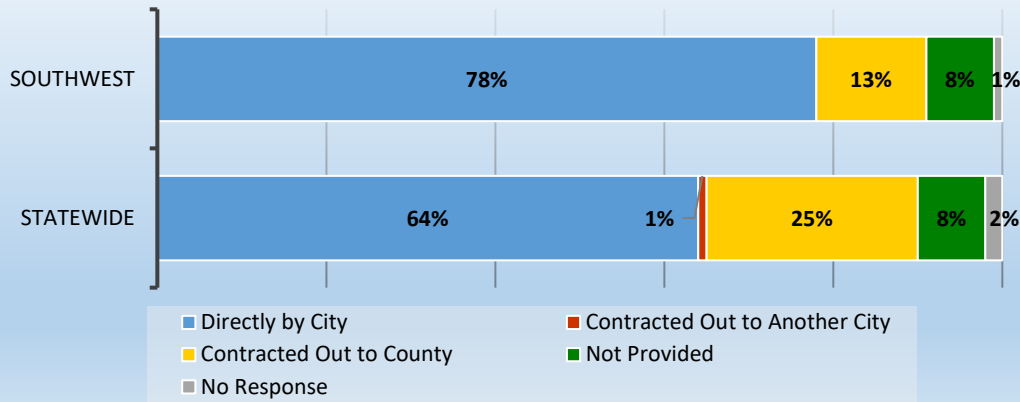

Southwest Florida Cities Providing Water/Waste Water Services To Other Jurisdictions
average percentage 2014-2018

Statewide Cities Providing Water/Waste Water Services To Other Jurisdictions
average percentage 2014-2018

Solid Waste Collection Services

average percentage 2014-2018

City-Run Services

average percentage 2014-2018

How Police Services Are Provided

average percentage 2014-2018

How Emergency Medical Services Are Provided