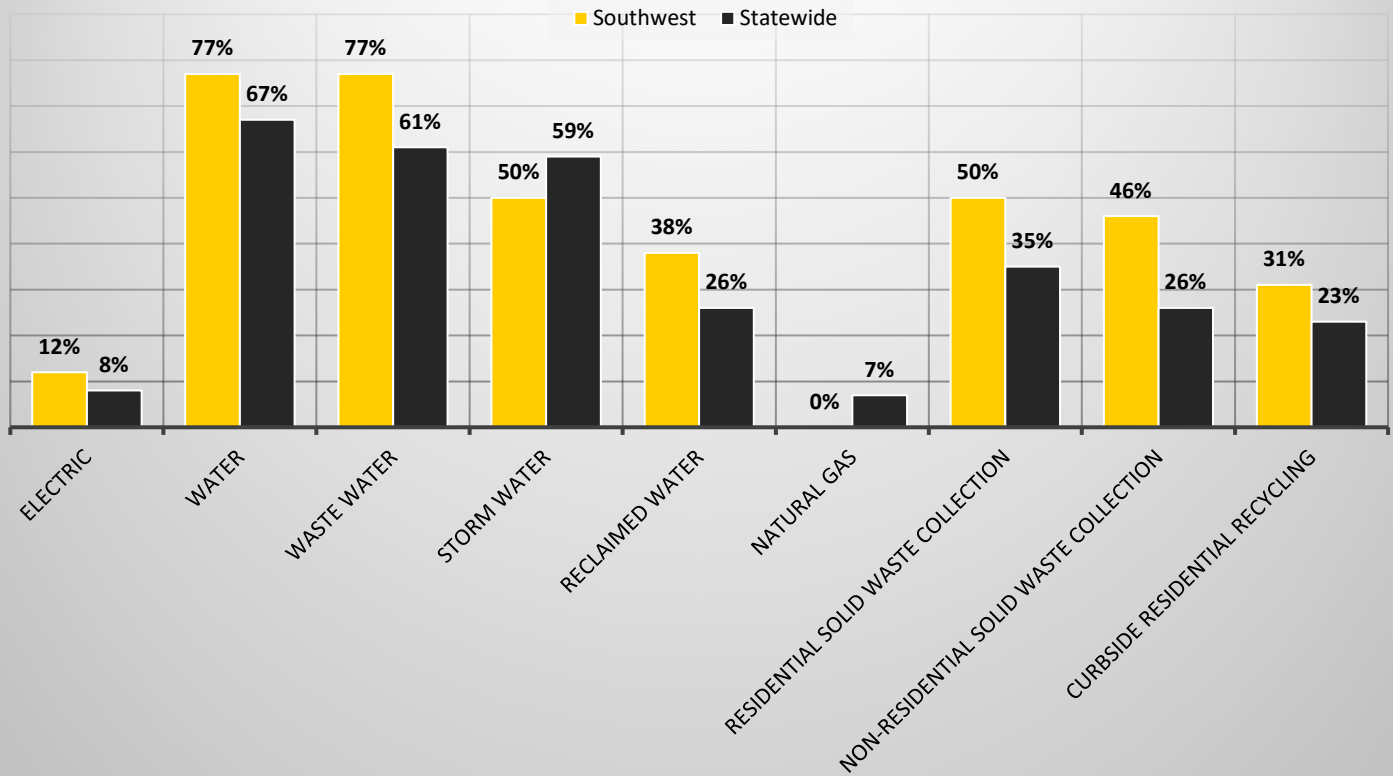

Economic Development Incentives

average percentage 2014-2018

Number of Southwest Florida Cities with Each Form of Government

Number of Cities Statewide with Each Form of Government

Utilities Services

percentage of cities providing in 2018

Southwest Florida Cities Providing Water/Waste Water Services To Other Jurisdictions
average percentage 2014-2018

Statewide Cities Providing Water/Waste Water Services To Other Jurisdictions
average percentage 2014-2018