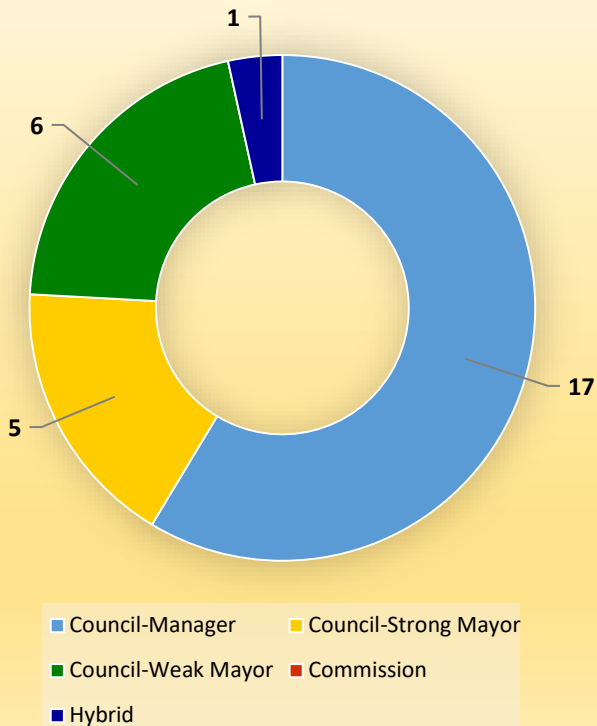

CityStats Southwest Florida Trends

Research Analyst Liane Giroux, CAE
Center for Municipal Research & Innovation
Florida League of Cities

CityStats Southwest Florida Regional Trend Analysis

Population Source: University of Florida, Bureau of Economic and Business Research, December 2017.

Economic Development Incentives

average percentage 2014-2018

Number of Southwest Florida Cities with Each Form of Government

Number of Cities Statewide with Each Form of Government

Utilities Services

percentage of cities providing in 2018