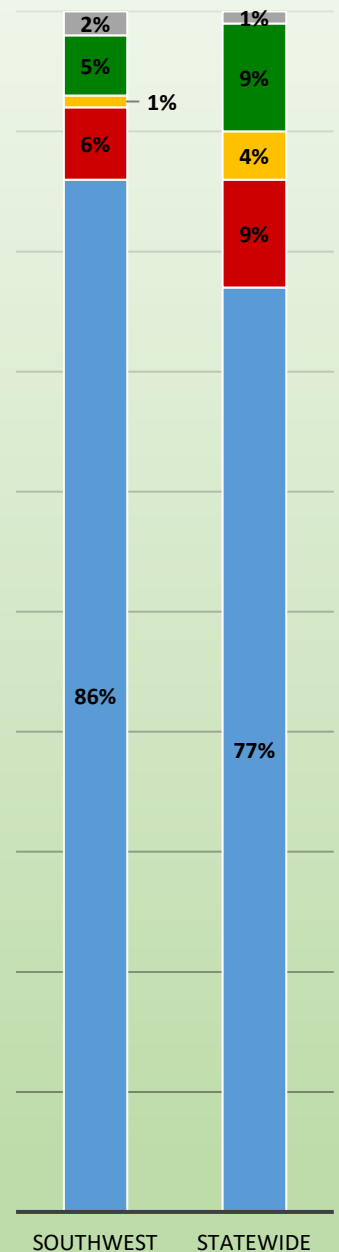

Economic Development Incentives

average percentage 2014-2018

Number of Southwest Florida Cities with Each Form of Government

Number of Cities Statewide with Each Form of Government

Utilities Services

percentage of cities providing in 2018

Solid Waste Collection Services

average percentage 2014-2018

City-Run Services

average percentage 2014-2018

How Police Services Are Provided

average percentage 2014-2018

How Emergency Medical Services Are Provided

average percentage 2014-2018

How Fire Services Are Provided

average percentage 2014-2018

Fire Services Breakdowns

average percentage 2014-2018

SOUTHWEST STATEWIDE

Municipal Employees per City

average number 2014-2018

Regions Used in CityStats Analysis

► Southwest Region

Charlotte County

Punta Gorda

Collier County

Everglades City
Marco Island
Naples

DeSoto County

Arcadia