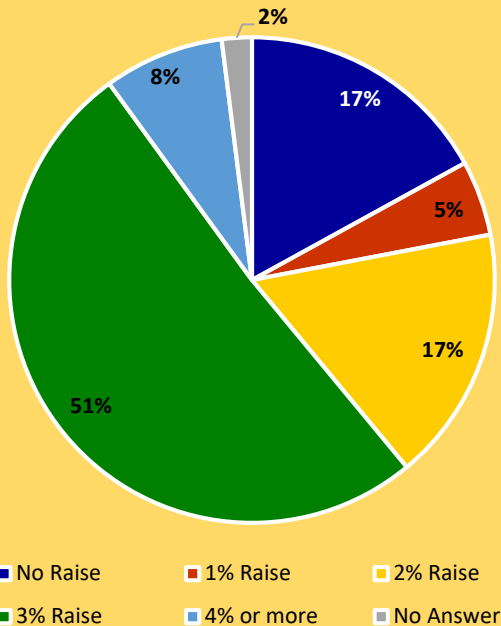

Southwest Florida Cities FTE Pay Raises

average annual percentage 2014-2018