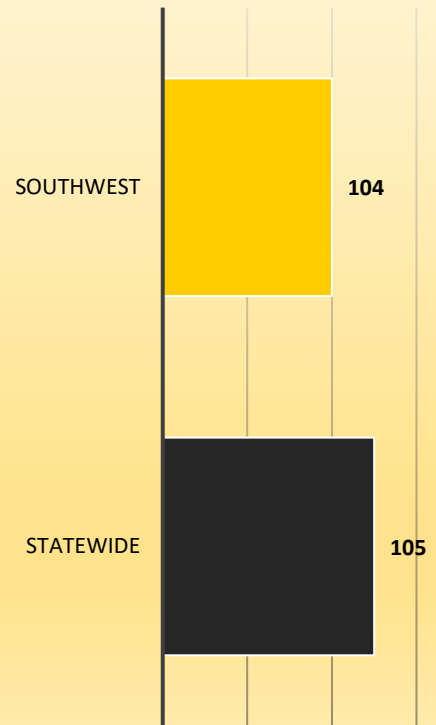

Number of Residents per One Municipal Employee

average number 2014-2018