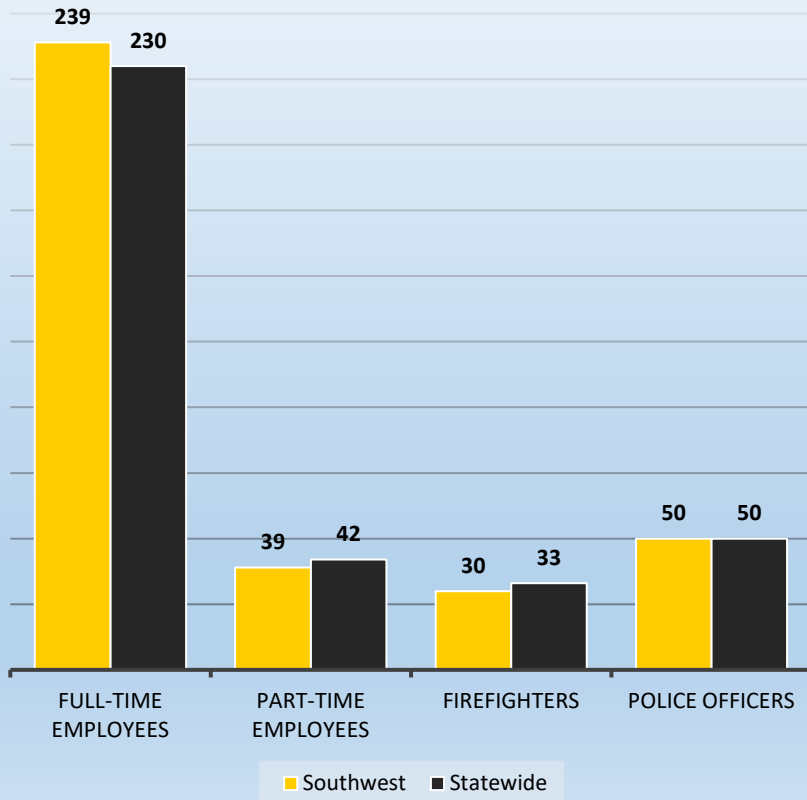

average percentage 2014-2018

How Fire Services Are Provided

average percentage 2014-2018

Fire Services Breakdowns

average percentage 2014-2018

SOUTHWEST STATEWIDE

Municipal Employees per City

average number 2014-2018