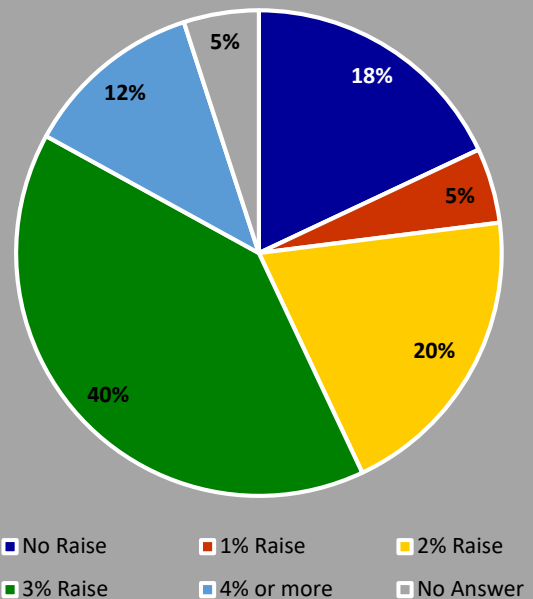

Regions Used in CityStats Analysis

► Southwest Region

Charlotte County

Punta Gorda

Collier County

Everglades City
Marco Island
Naples

DeSoto County

Arcadia