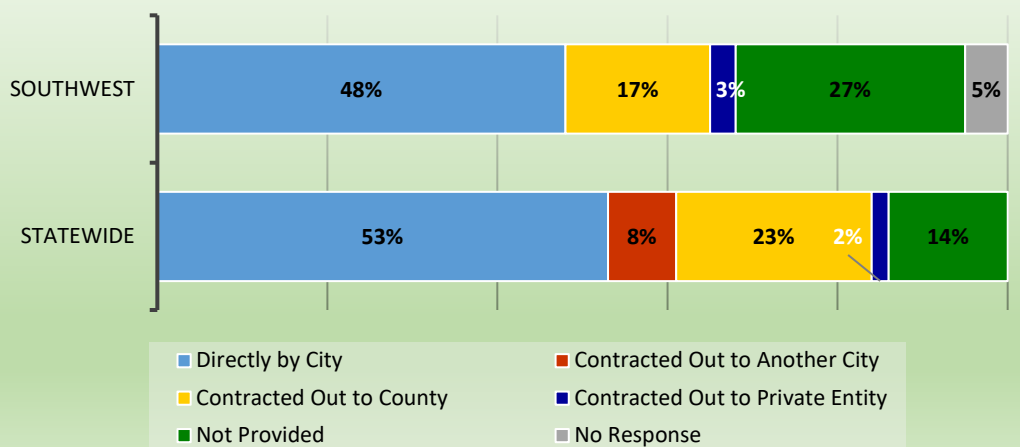

How Fire Services Are Provided

average percentage 2014-2018