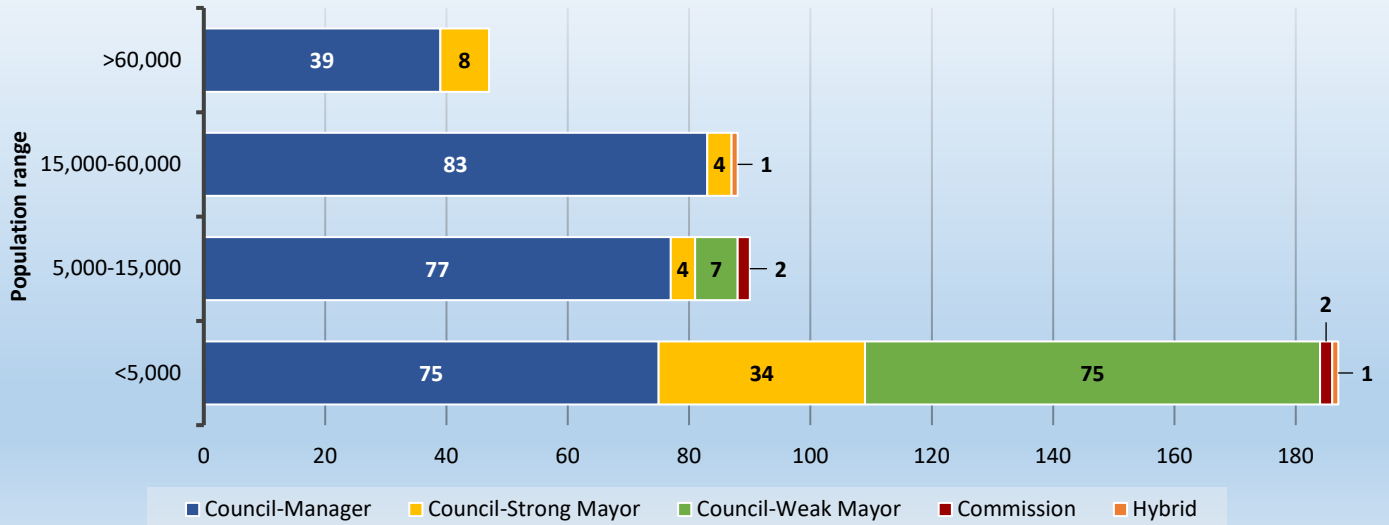

Number of cities with each form of government