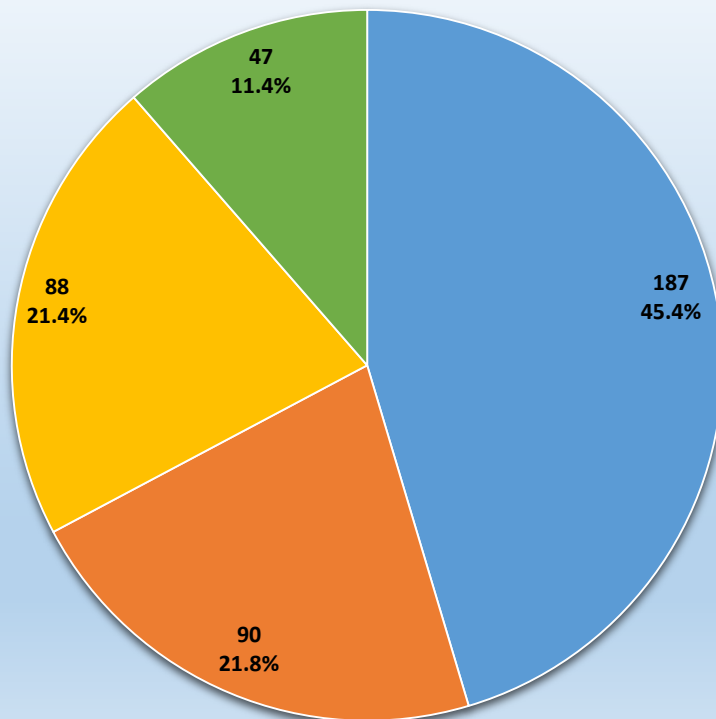

Number of municipalities within each range

- Cities <5,000 population
- Cities 5,000-15,000 population
- Cities 15,000-60,000 population
- Cities >60,000 population

Total number of Florida cities: 412

- Florida cities with populations less than 200: 15
- Florida cities with populations greater than 200,000: 6

Population Source: University of Florida, Bureau of Economic and Business Research, April 2018.