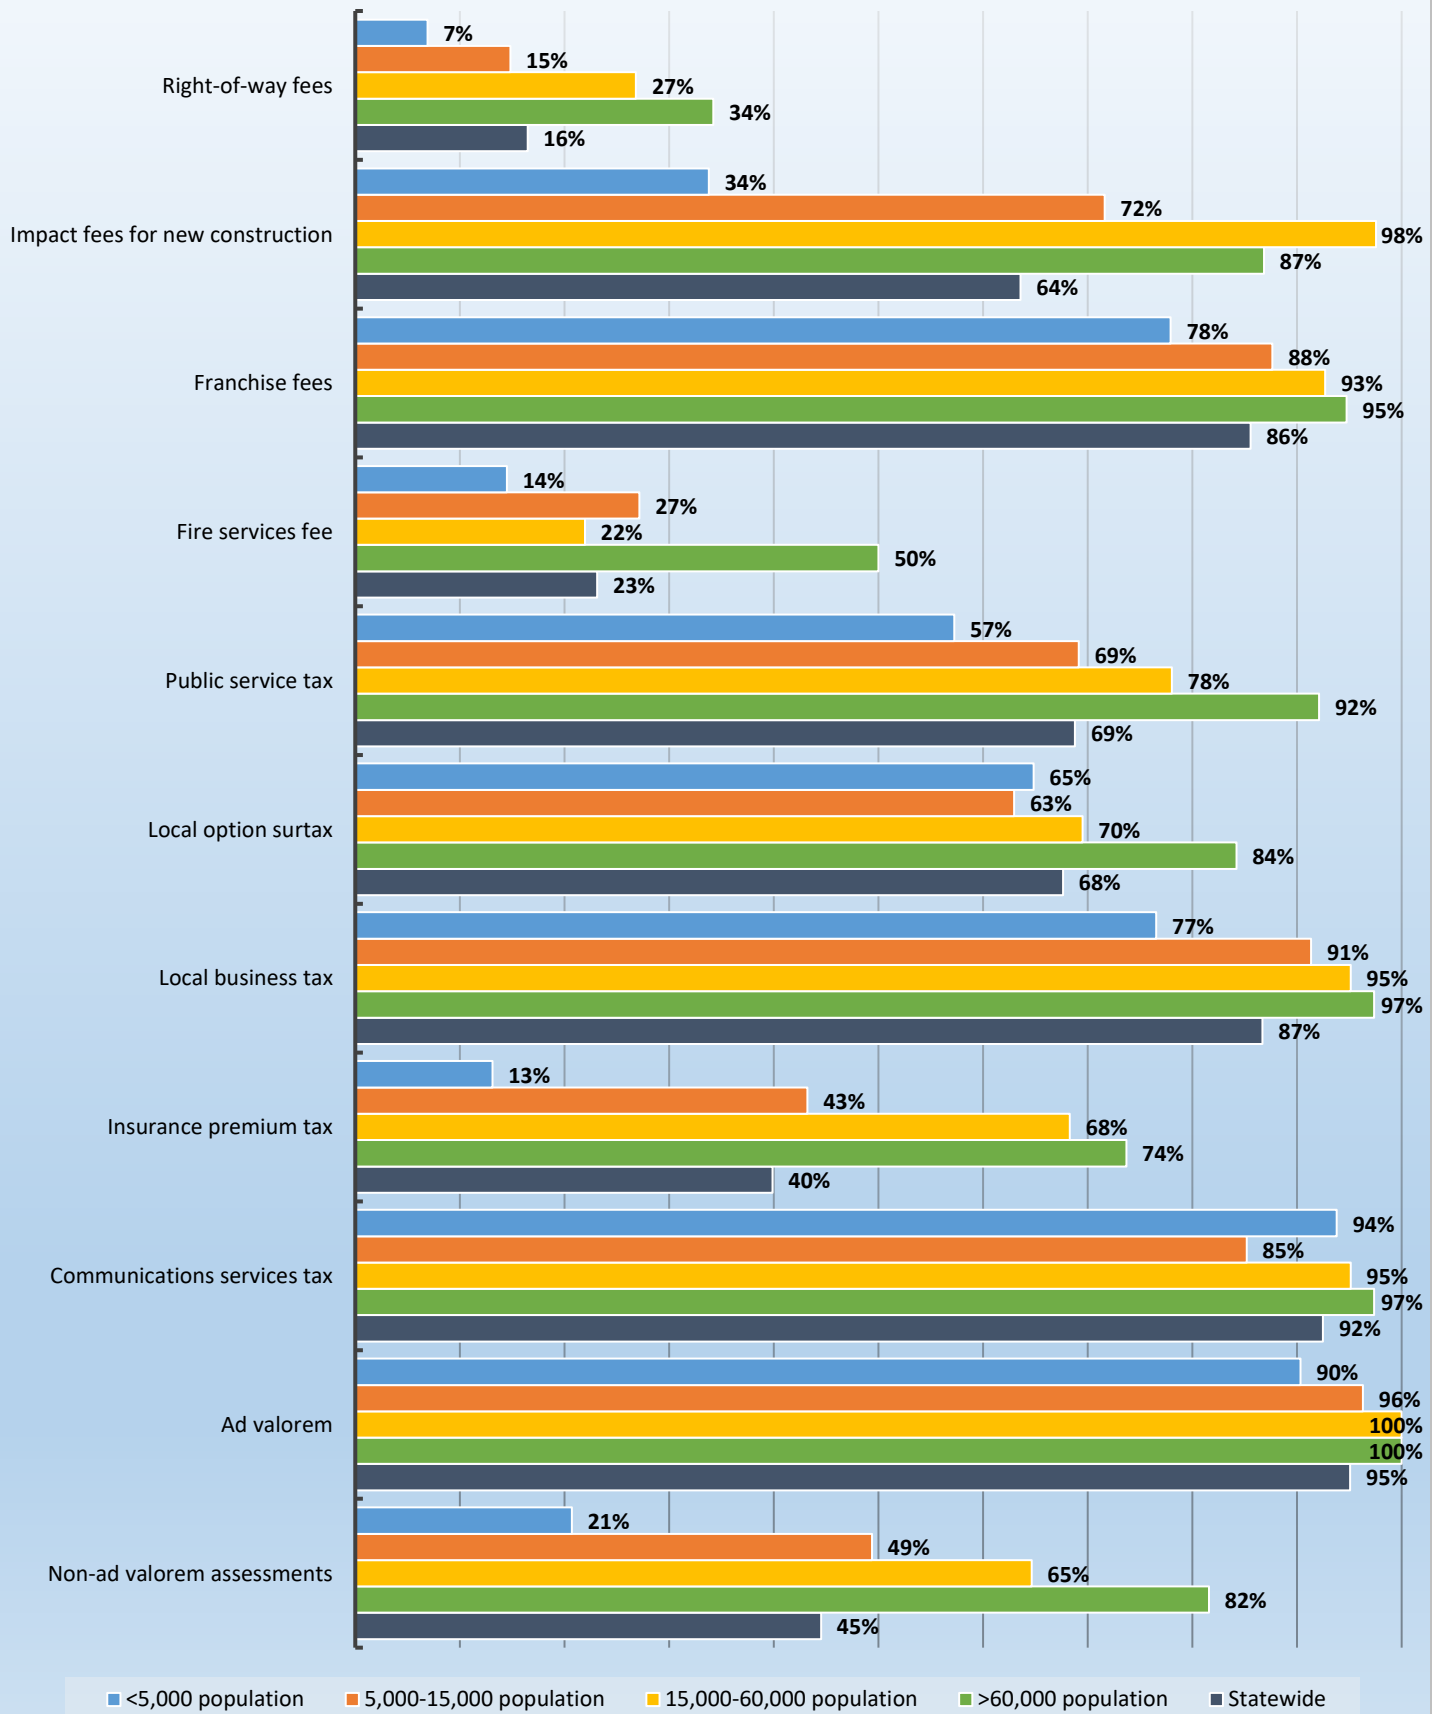

Number of cities with each form of government

Median number of residents per one municipal employee

Percent of cities providing full-time employee pay raises

Municipal revenue sources

percentage of cities using each in 2019

Economic development incentives

percentage of cities using each in 2019

Municipal employees per city

average number in 2019

How fire services are provided

percentage of cities with each in 2019

Fire services breakdowns