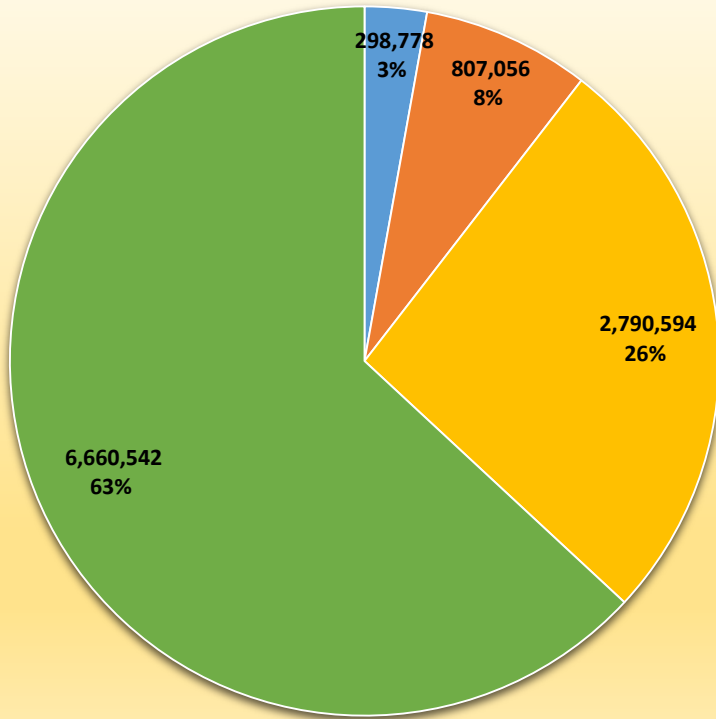

CENTER FOR
MUNICIPAL RESEARCH

2019 CityStats
Statewide Data by Population Range

Liane Giroux, CAE, Research Analyst
Center for Municipal Research
Florida League of Cities

Municipal population within each range

- Cities <5,000 population
- Cities 5,000-15,000 population
- Cities 15,000-60,000 population
- Cities >60,000 population

Total statewide population: 20,840,568

- Population in incorporated areas: 10,556,970 (50.7%)
- Population in unincorporated areas: 10,283,598 (49.3%)