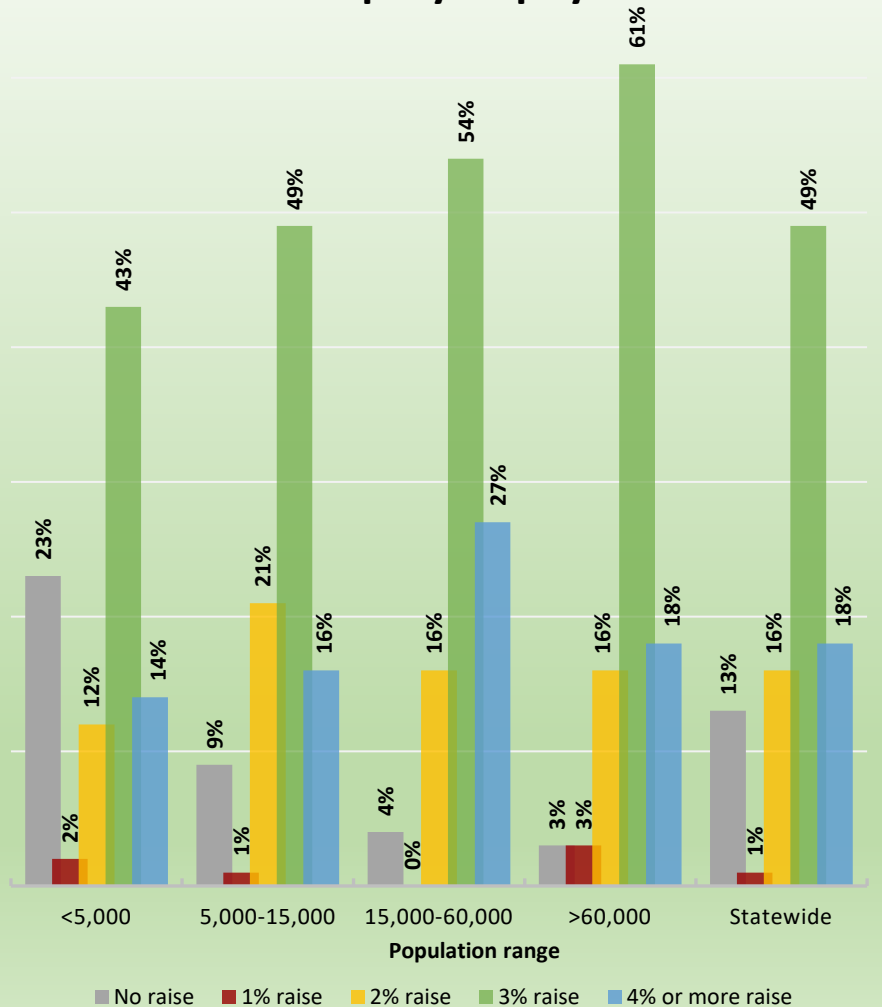

- Cities <5,000 population
- Cities 5,000-15,000 population
- Cities 15,000-60,000 population
- Cities >60,000 population

Total statewide population: 20,840,568

- Population in incorporated areas: 10,556,970 (50.7%)
- Population in unincorporated areas: 10,283,598 (49.3%)

Total number of Florida cities: 412

- Florida cities with populations less than 200: 15
- Florida cities with populations greater than 200,000: 6

Population Source: University of Florida, Bureau of Economic and Business Research, April 2018.

Number of cities with each form of government

Median number of residents per one municipal employee

Percent of cities providing full-time employee pay raises

Municipal revenue sources

percentage of cities using each in 2019