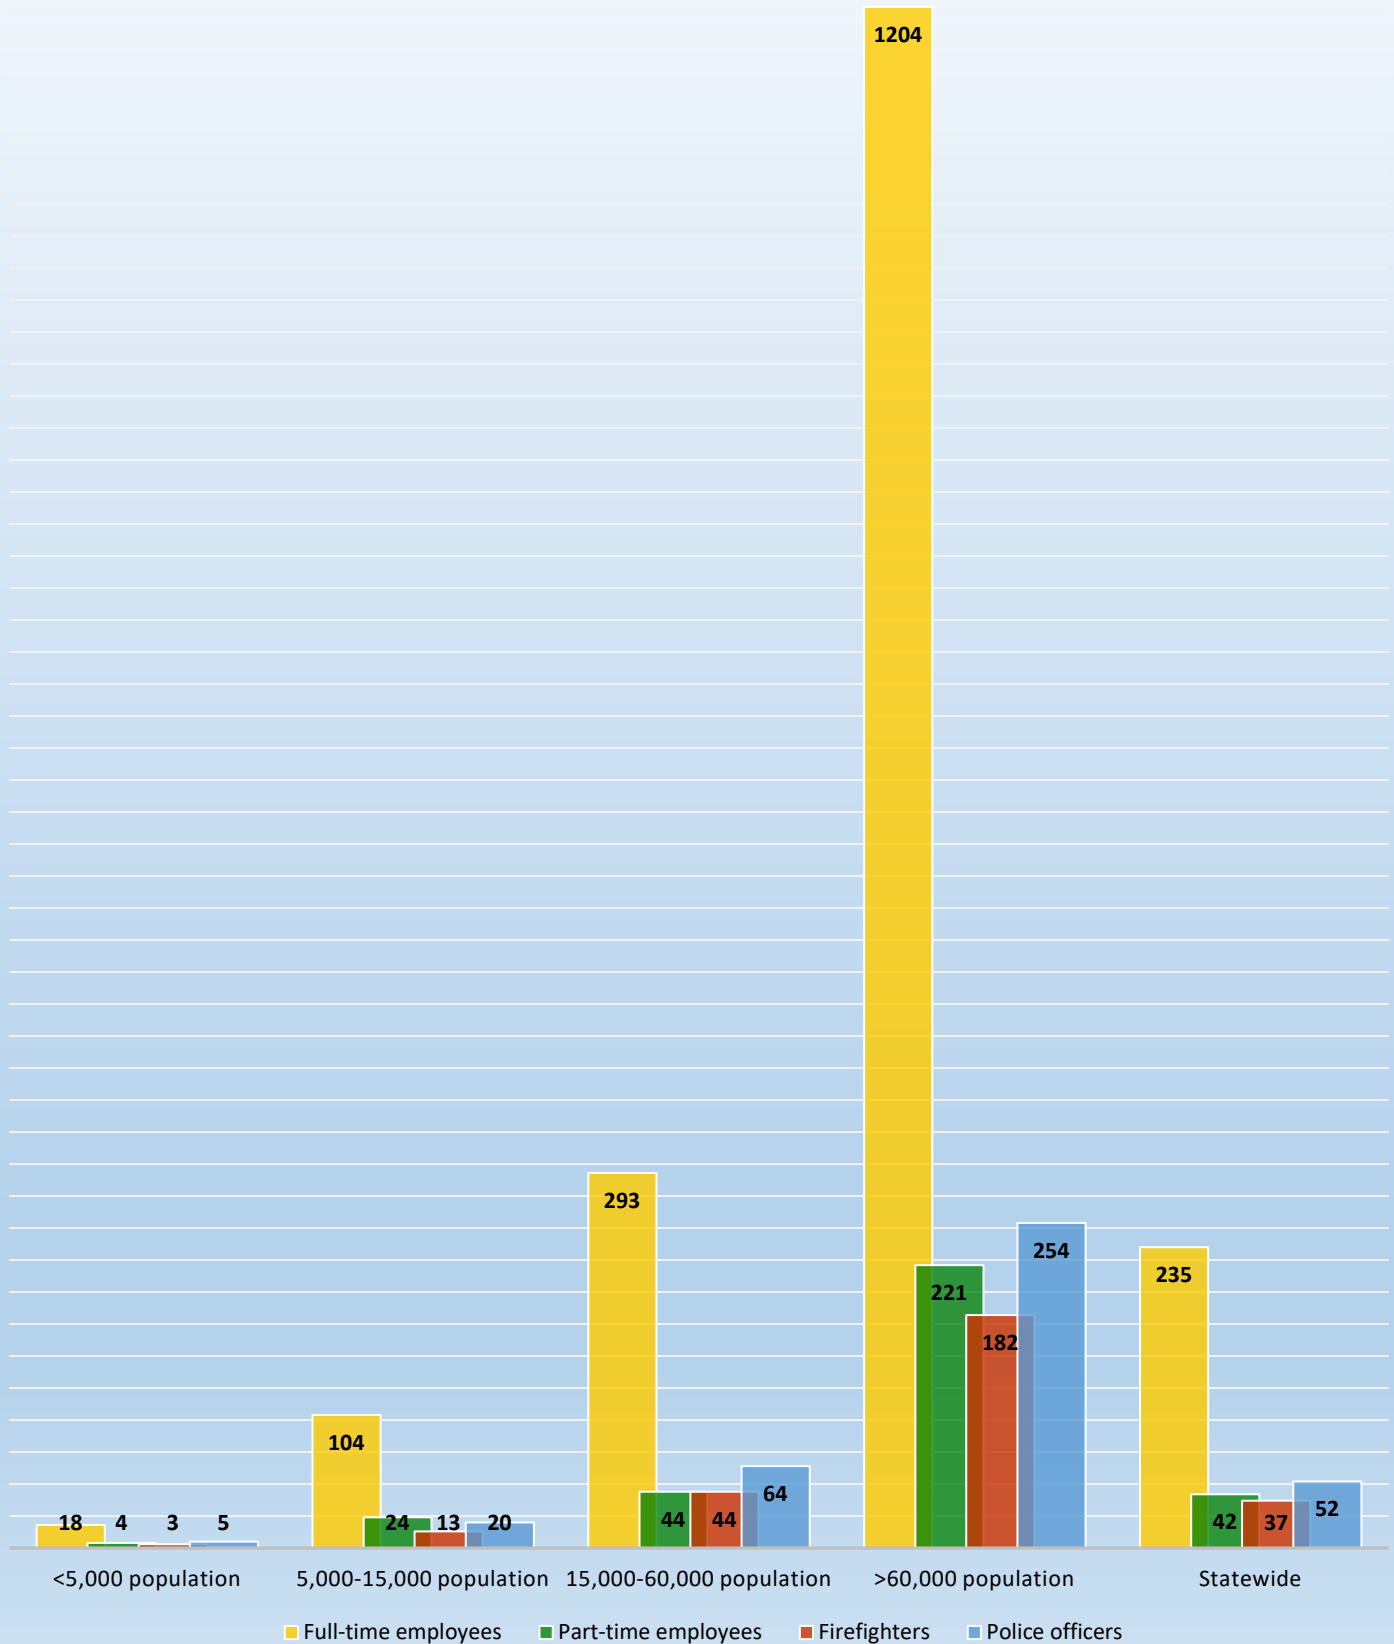

Municipal employees per city

average number in 2019