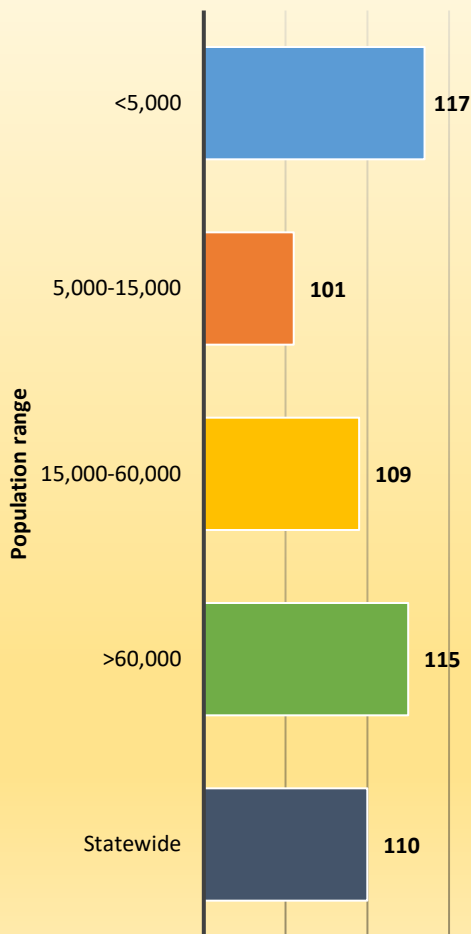

- Cities <5,000 population
- Cities 5,000-15,000 population
- Cities 15,000-60,000 population
- Cities >60,000 population

Total statewide population: 20,840,568

- Population in incorporated areas: 10,556,970 (50.7%)
- Population in unincorporated areas: 10,283,598 (49.3%)

Median population of Florida cities: 5,970

Number of municipalities within each range

- Cities <5,000 population
- Cities 5,000-15,000 population
- Cities 15,000-60,000 population
- Cities >60,000 population

Total number of Florida cities: 412

- Florida cities with populations less than 200: 15
- Florida cities with populations greater than 200,000: 6

Population Source: University of Florida, Bureau of Economic and Business Research, April 2018.

Number of cities with each form of government

Median number of residents per one municipal employee

Percent of cities providing full-time employee pay raises

Municipal revenue sources

percentage of cities using each in 2019