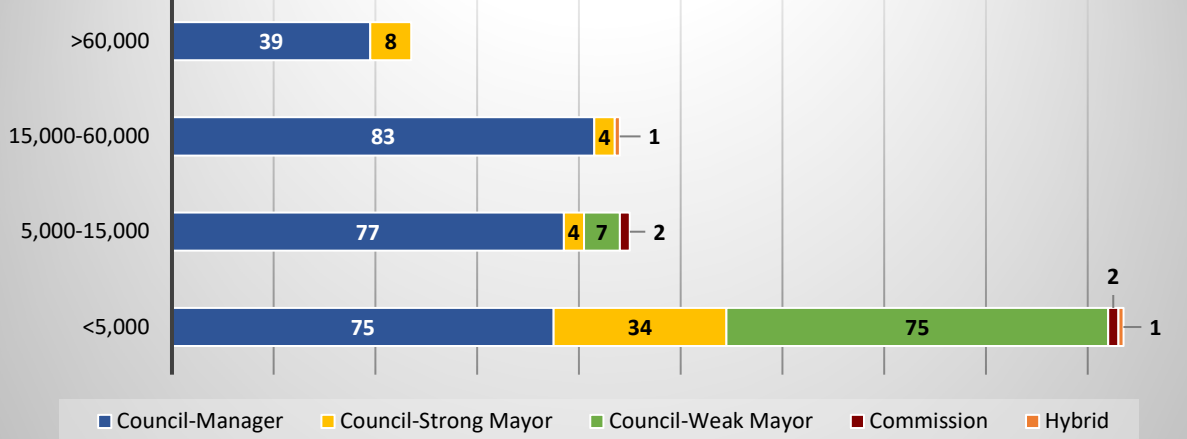

Cities with form of government by population